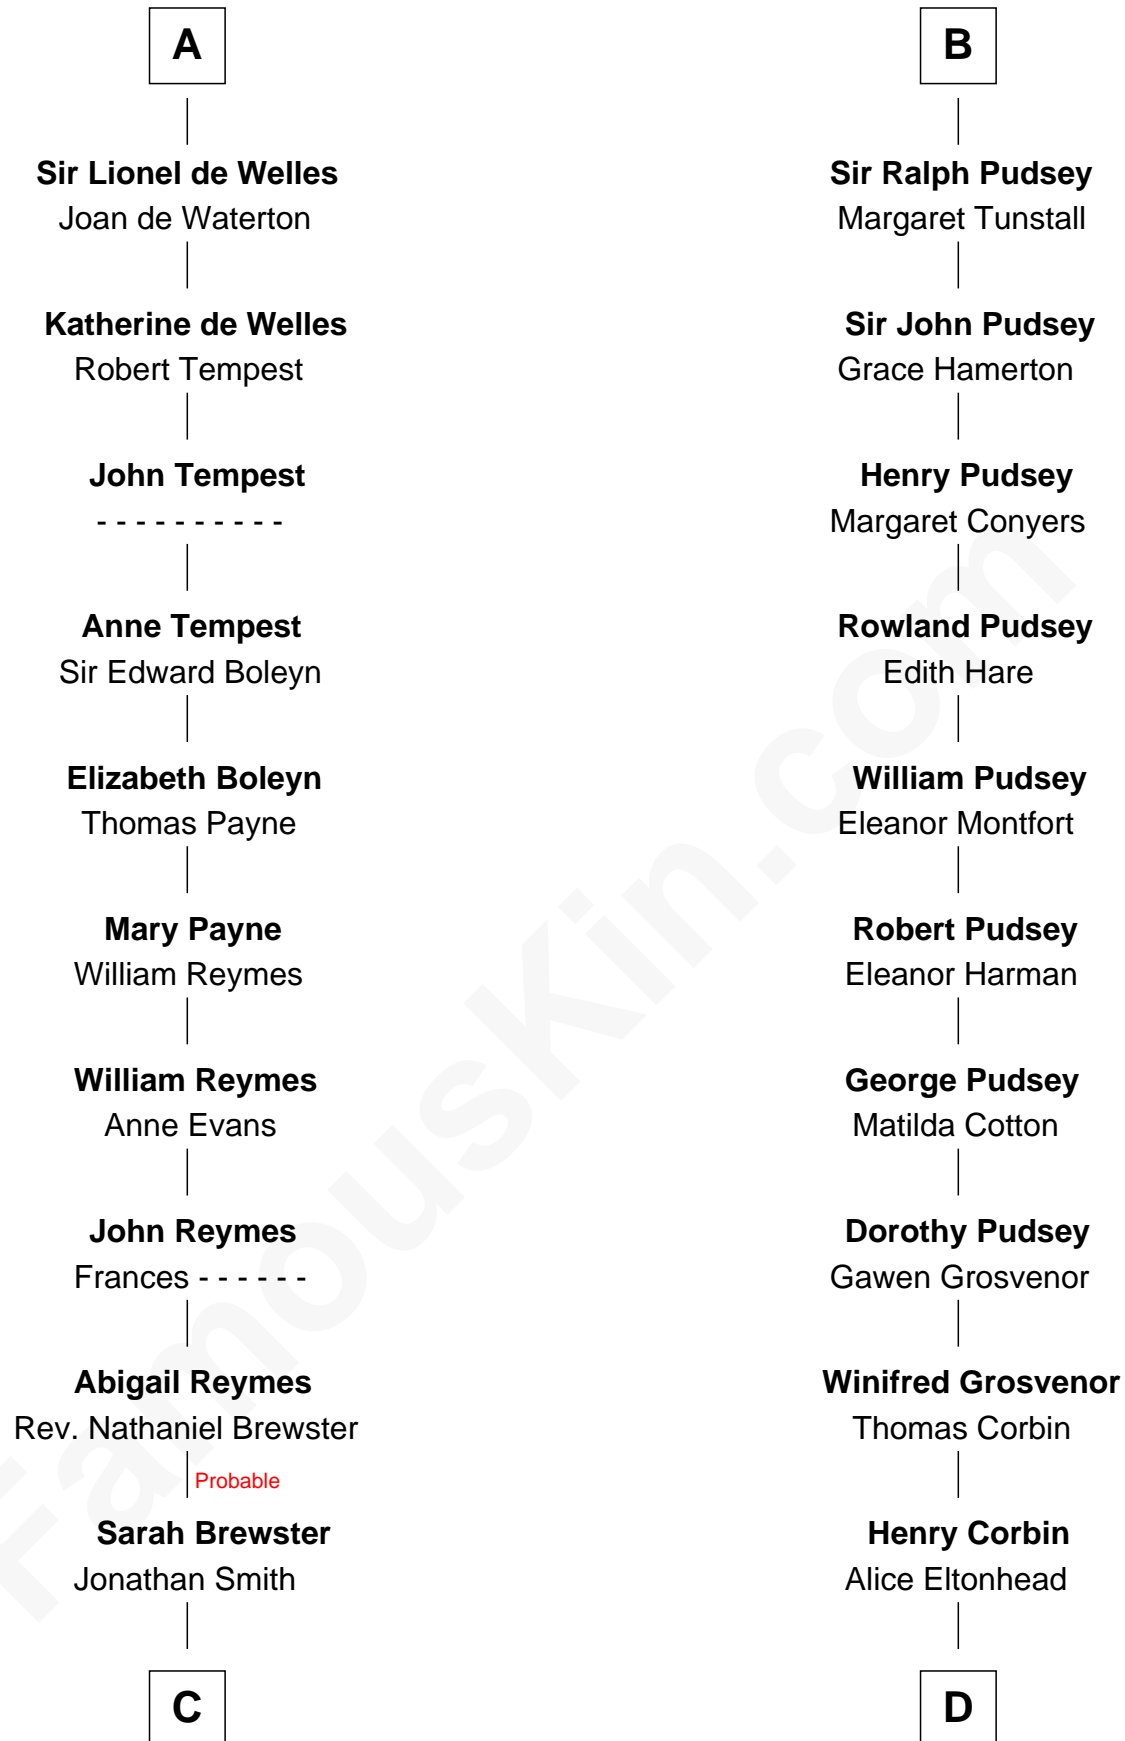

## Relationship Chart of

### William Floyd

*Signer of the Declaration of Independence*

19th cousin 2 times removed of

### General Robert E. Lee

*Confederate Army - U.S. Civil War*

**Sir Richard FitzRoy**

Rose de Dover

**C**

**Jonathan Smith**

Elizabeth Platt

**Tabitha Smith**

Nicholl Floyd

**William Floyd**

*Signer of Declaration of Independence*

**D**

**Laetitia Corbin**

Richard Lee

**Henry Lee**

Mary Bland