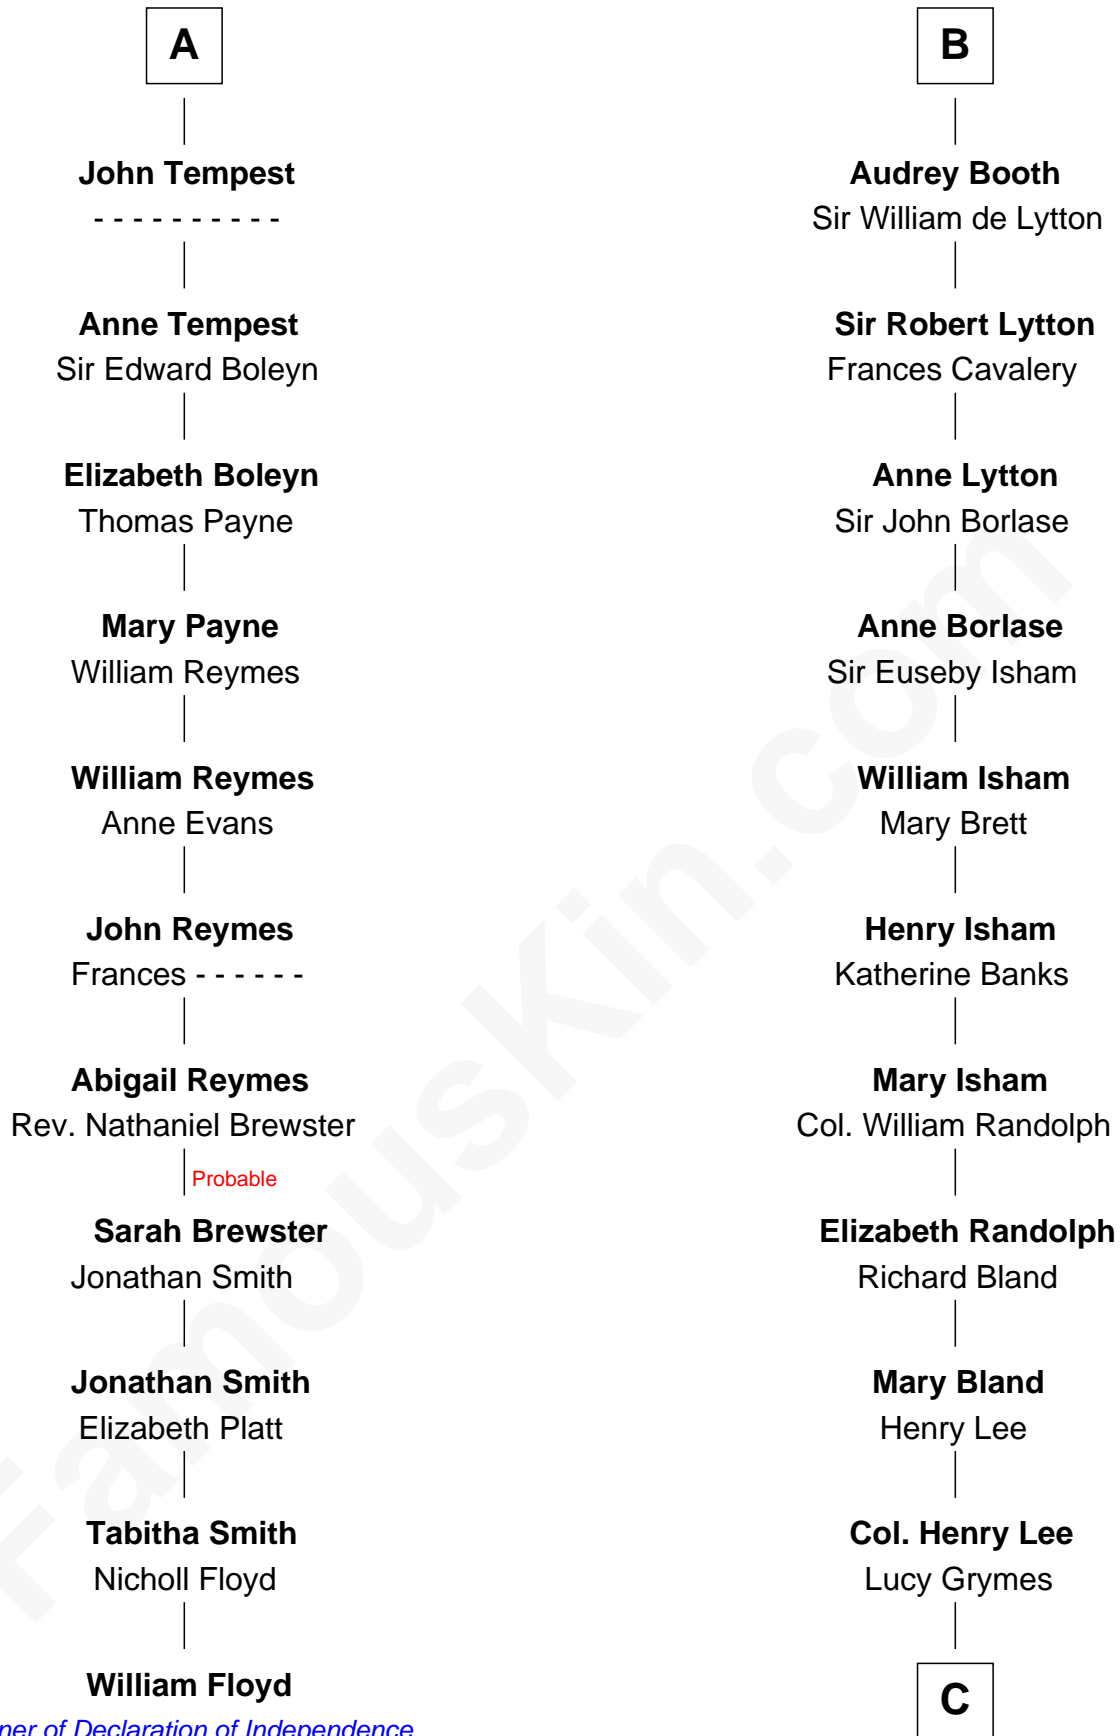

FamousKin.com

Relationship Chart of

William Floyd

Signer of the Declaration of Independence

17th cousin 1 time removed of

General Robert E. Lee

Confederate Army - U.S. Civil War

C

Maj. Gen. Henry Lee
Anne Hill Carter

General Robert E. Lee
Confederate Army - U.S. Civil War

FamousKin.com