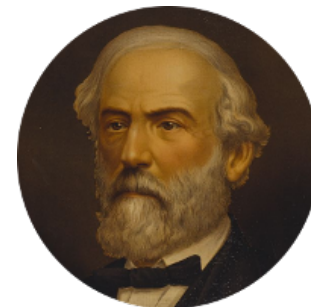

FamousKin.com

Relationship Chart of

William Floyd

Signer of the Declaration of Independence

18th cousin 2 times removed of

General Robert E. Lee

Confederate Army - U.S. Civil War

C

Tabitha Smith
Nicholl Floyd

William Floyd

Signer of Declaration of Independence

D

Mary Bland
Henry Lee

Col. Henry Lee
Lucy Grymes

Maj. Gen. Henry Lee
Anne Hill Carter

General Robert E. Lee
Confederate Army - U.S. Civil War