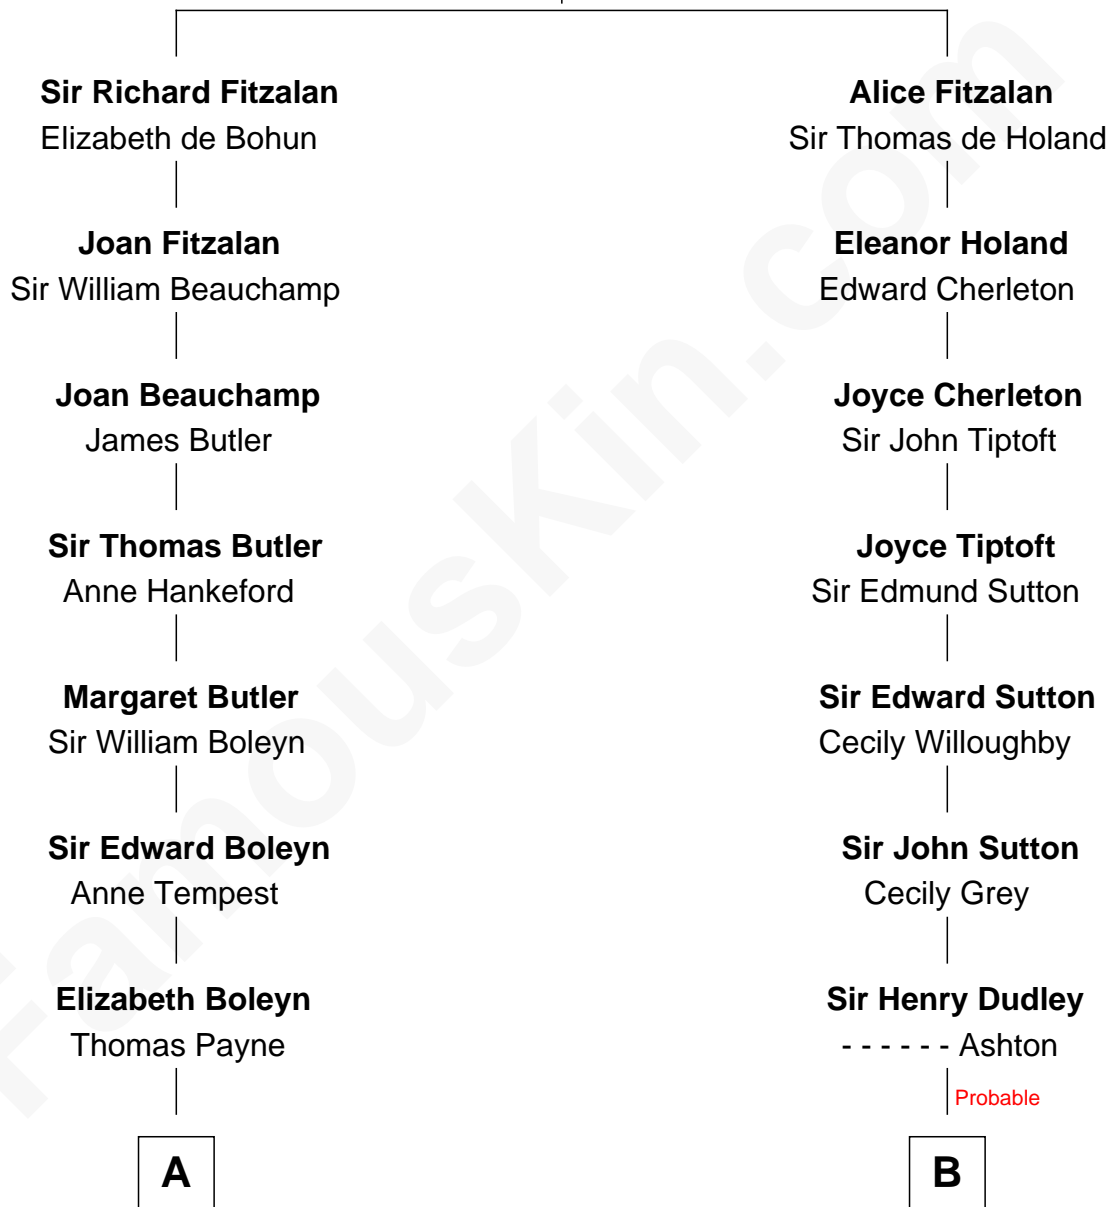

FamousKin.com

Relationship Chart of

William Floyd

Signer of the Declaration of Independence

14th cousin 6 times removed of

Keri Russell

TV and Movie Actress

Richard Fitzalan
Eleanor Plantagenet

C

Karl Joseph Fish
Mary Emma McNeil

Emma Inez Fish
Kermit Sylvester Stephens

Stephanie Stephens
David Harold Russell

Keri Russell
TV and Movie Actress