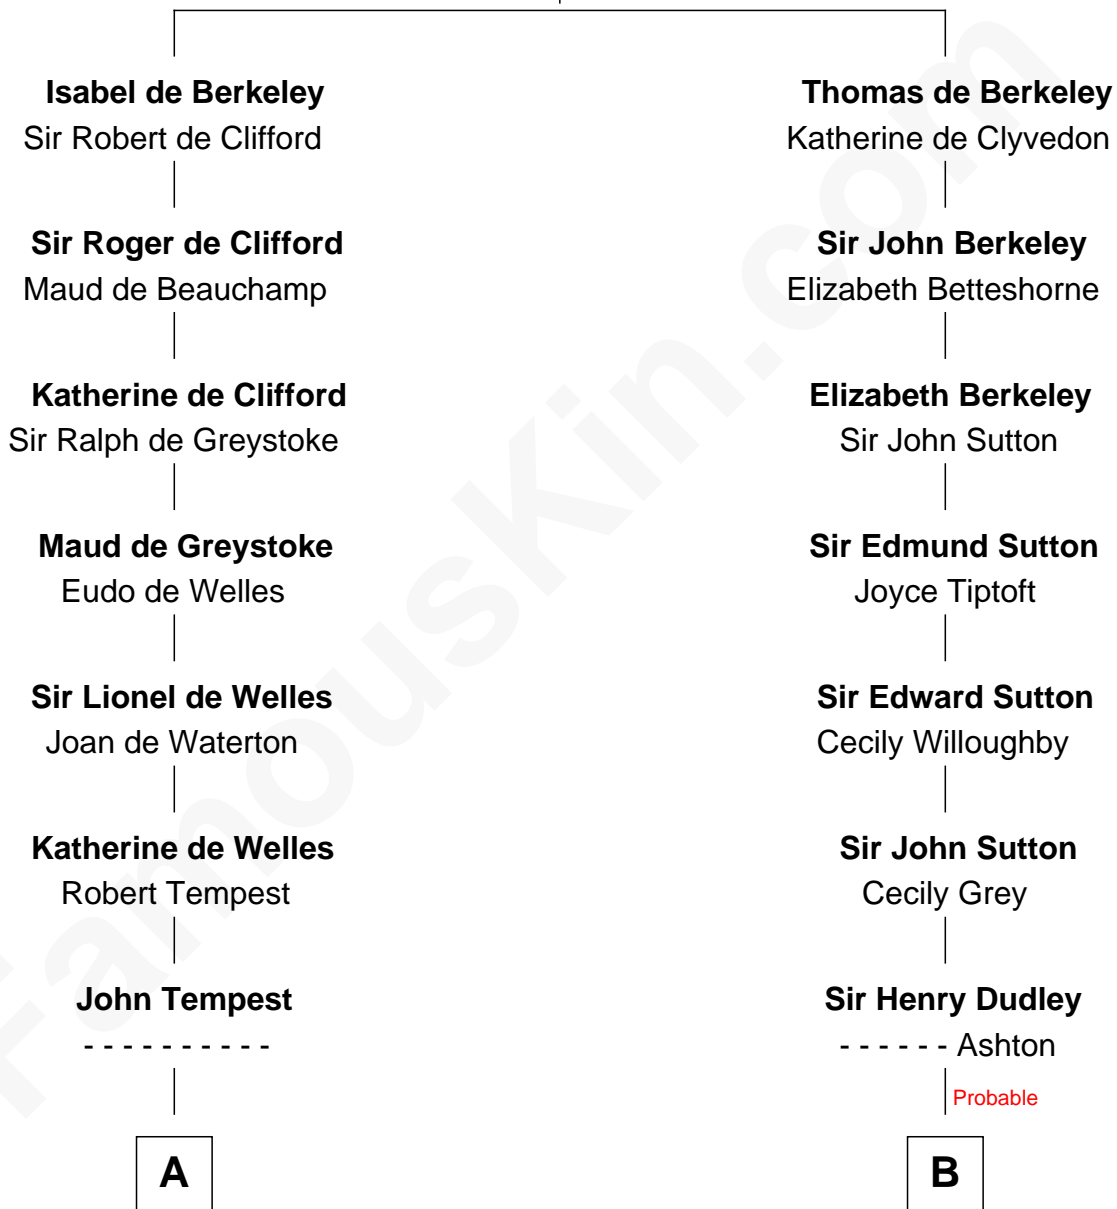

FamousKin.com

Relationship Chart of

William Floyd

Signer of the Declaration of Independence

16th cousin 4 times removed of

Keri Russell

TV and Movie Actress

Sir Maurice de Berkeley

Eve la Zouche

C

Karl Joseph Fish
Mary Emma McNeil

Emma Inez Fish
Kermit Sylvester Stephens

Stephanie Stephens
David Harold Russell

Keri Russell
TV and Movie Actress