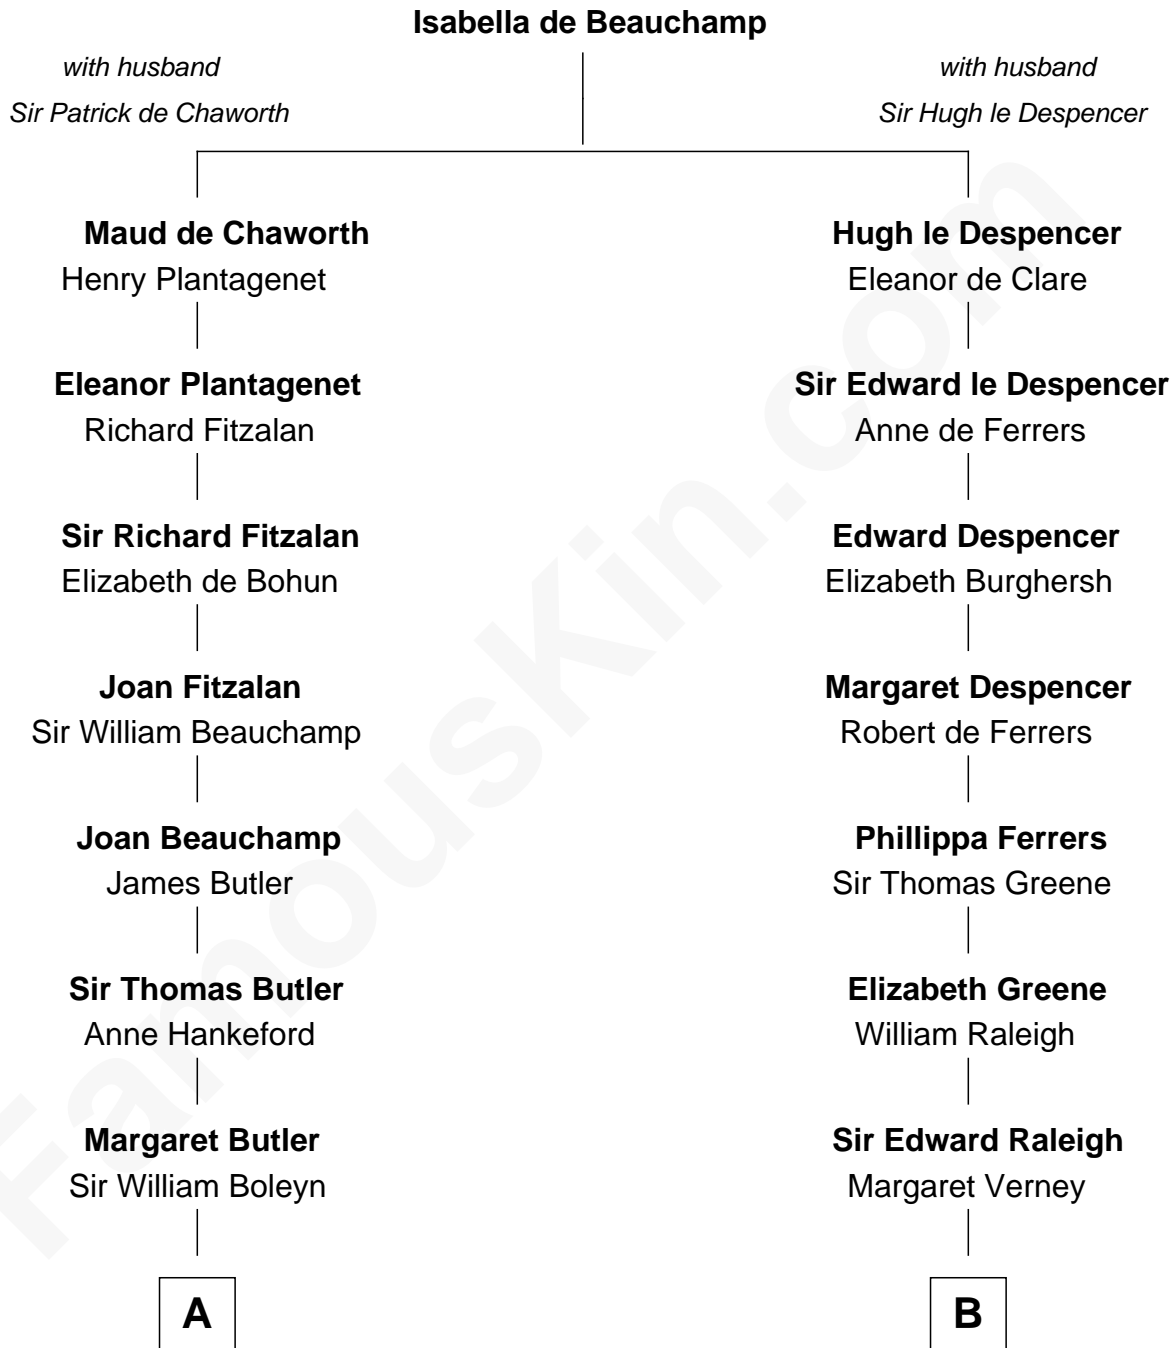

# FamousKin.com

## Relationship Chart of

### William Floyd

*Signer of the Declaration of Independence*

16th cousin 5 times removed of

**Amelia Earhart**  
*Aviation Pioneer*

**C**

**Dr. Ephraim Otis**

Mary Cornell

**Isaac Otis**