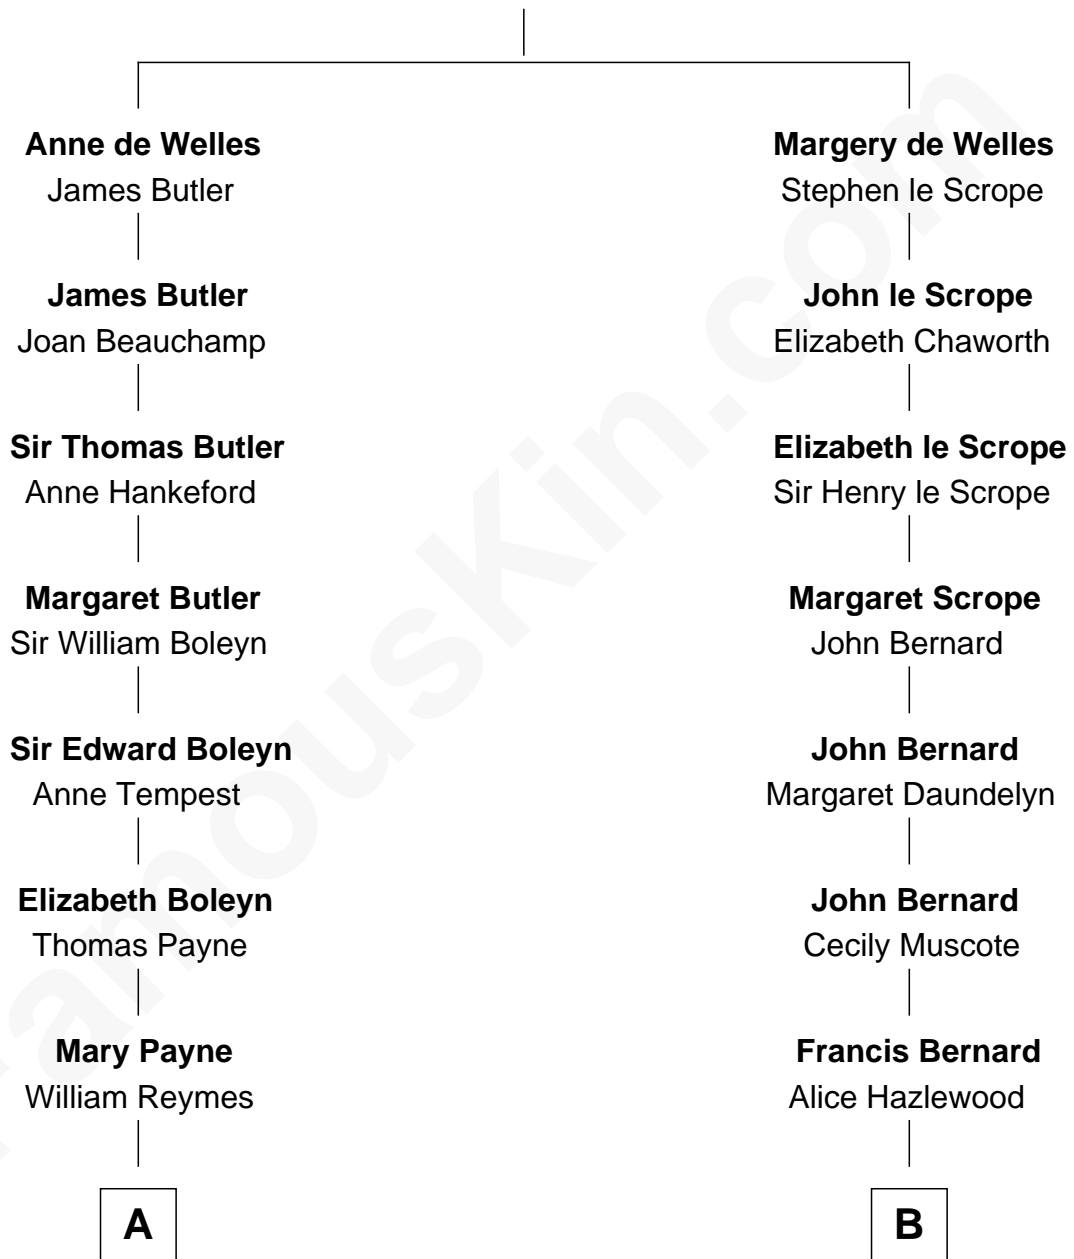

## Relationship Chart of

### William Floyd

*Signer of the Declaration of Independence*

13th cousin 2 times removed of

**Benjamin Harrison**  
*23rd U.S. President*

**John de Welles**  
Maud de Roos

**A**

**William Reymes**

Anne Evans

Elizabeth Platt

**Tabitha Smith**

Nicholl Floyd

**William Floyd**

*Signer of Declaration of Independence*

**B**

**Elizabeth Bernard**

Thomas Harrison