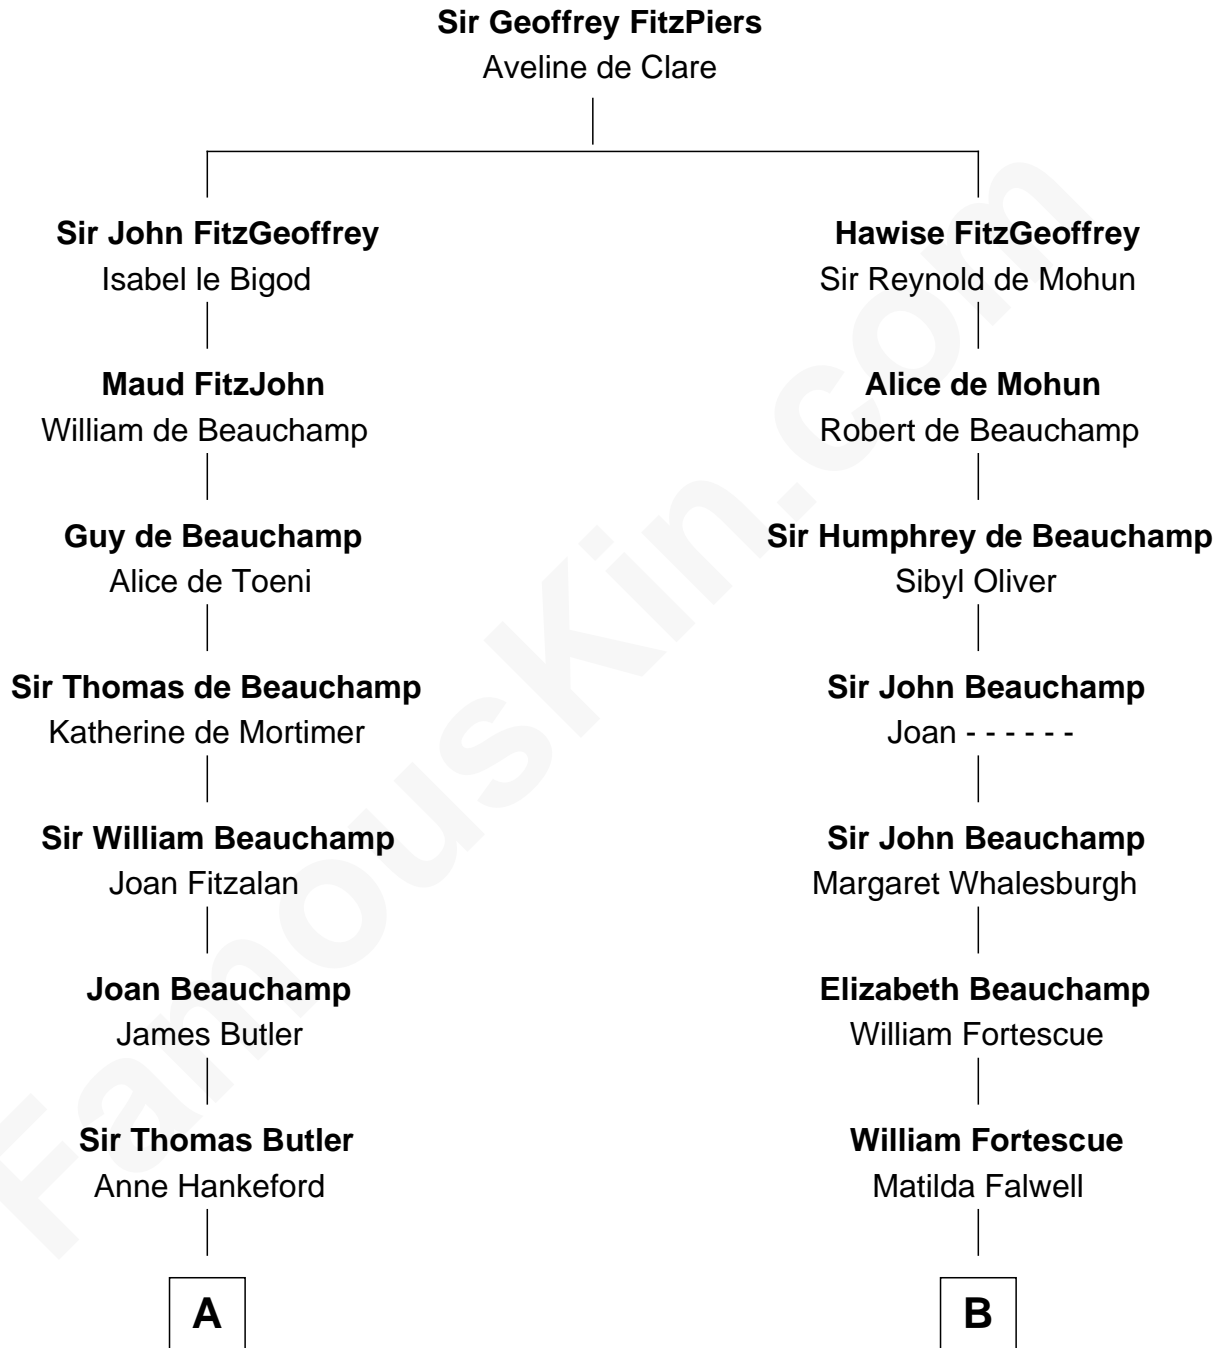

## Relationship Chart of

### William Floyd

*Signer of the Declaration of Independence*

17th cousin 3 times removed of

**Harriet Beecher Stowe**

*Author of Uncle Tom's Cabin*

**C**

**Andrew Ward**

Diana Hubbard

**Roxana Ward**

Eli Foote

**Roxana Foote**

Rev. Dr. Lyman Beecher

**Harriet Beecher Stowe**

*Author of Uncle Tom's Cabin*

FamousKin.com