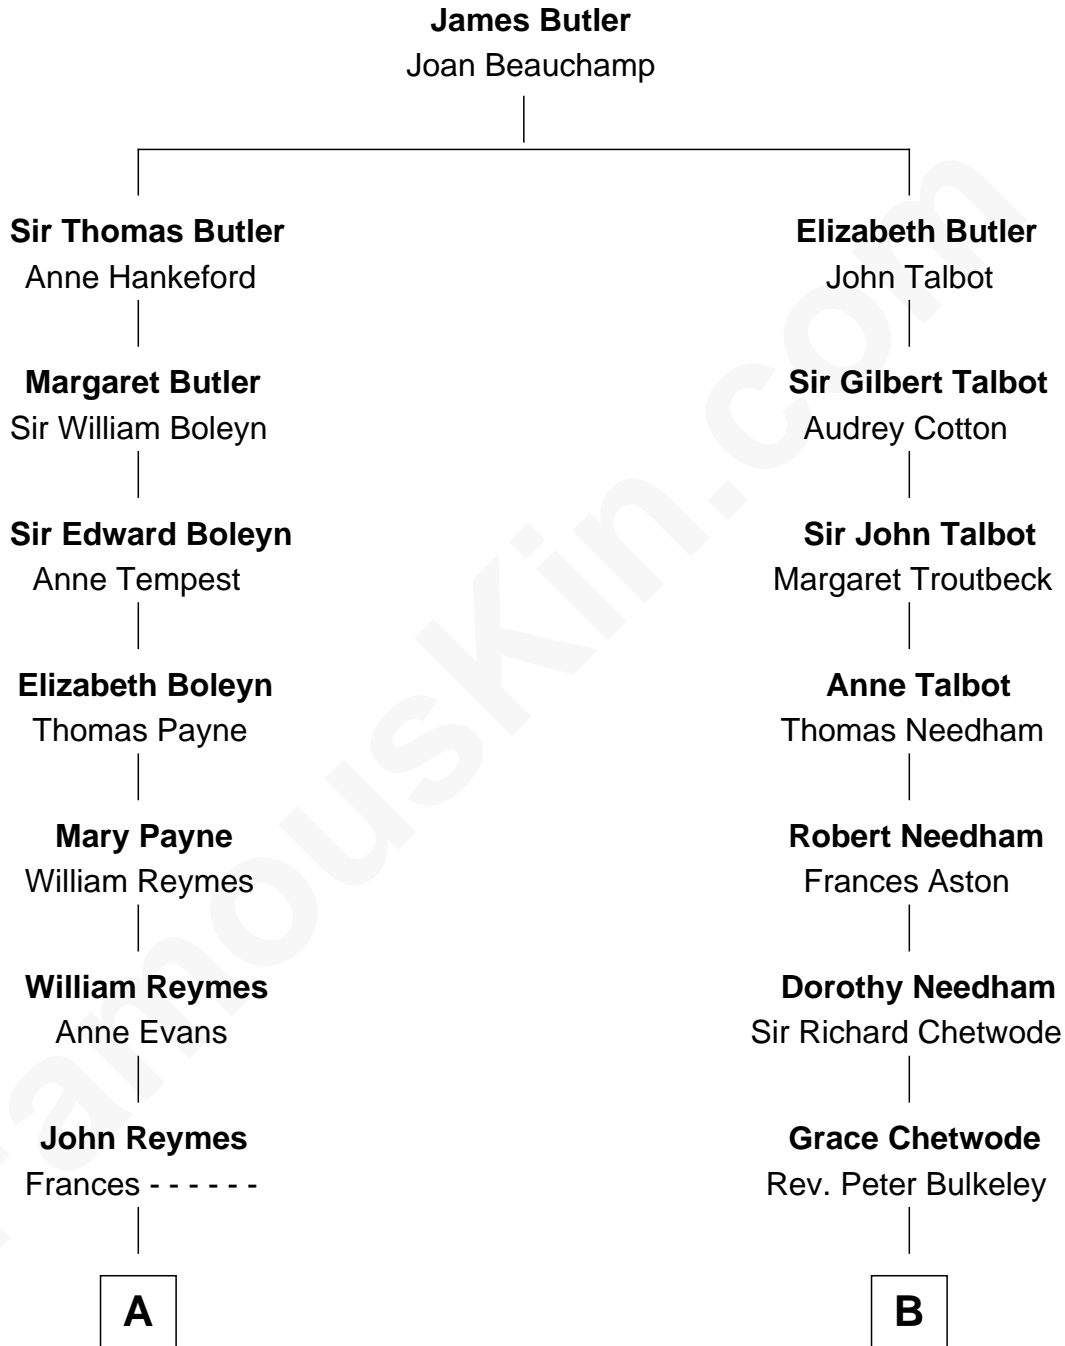

FamousKin.com

Relationship Chart of

William Floyd

Signer of the Declaration of Independence

11th cousin 2 times removed of

Jay Gould

American Railroad "Robber Baron"

A

Abigail Reymes
Rev. Nathaniel Brewster

Probable

Sarah Brewster
Jonathan Smith

Jonathan Smith
Elizabeth Platt

Tabitha Smith
Nicholl Floyd

William Floyd
Signer of Declaration of Independence

B

Peter Bulkeley
Margaret - - - - -

Dorothy Bulkeley
David Osborn

Eleazer Osborn
Hannah Bulkeley

Eleazer Osborn
Sarah Burr

Anna Osborn
Abraham Gould

John Burr Gould
Mary More

Jay Gould
"Robber Baron"