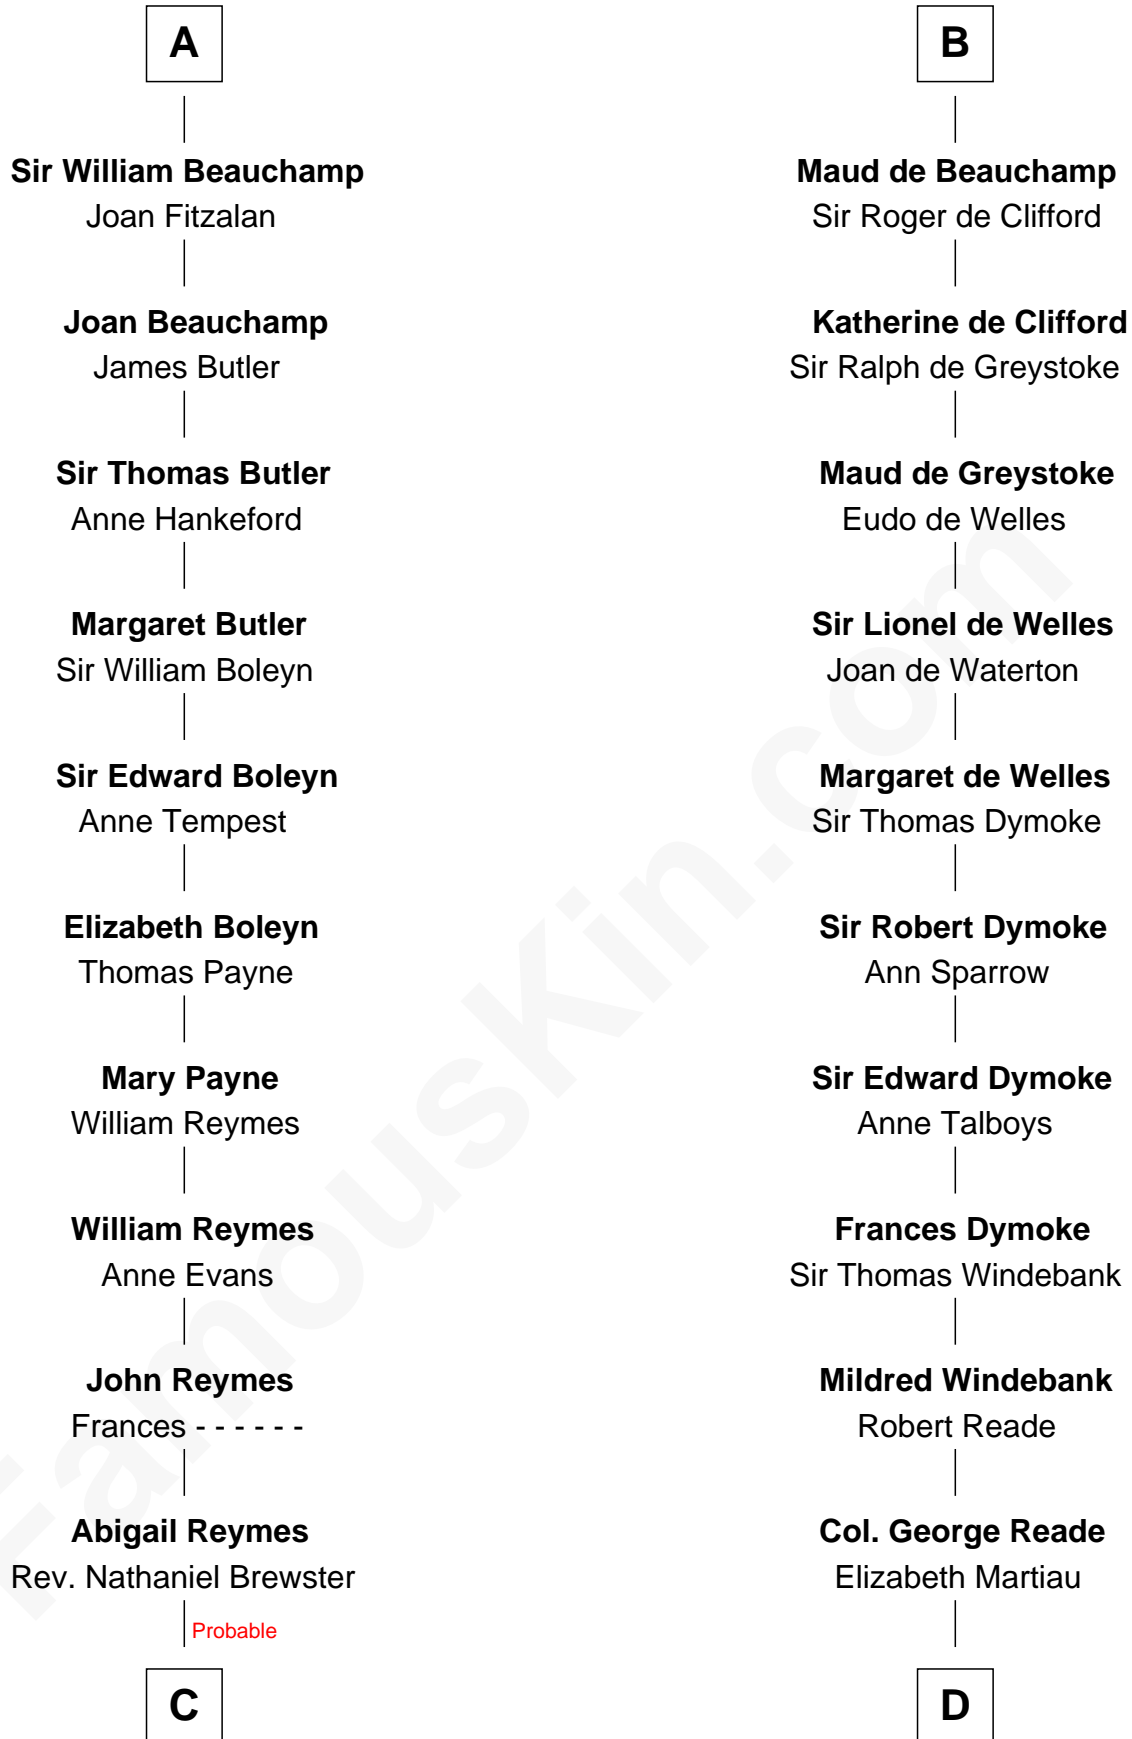

## Relationship Chart of

### William Floyd

*Signer of the Declaration of Independence*

20th cousin 1 time removed of

### Meriwether Lewis

*Lewis and Clark Expedition*

**C**

**Sarah Brewster**

Jonathan Smith

**Jonathan Smith**

Elizabeth Platt

**Tabitha Smith**