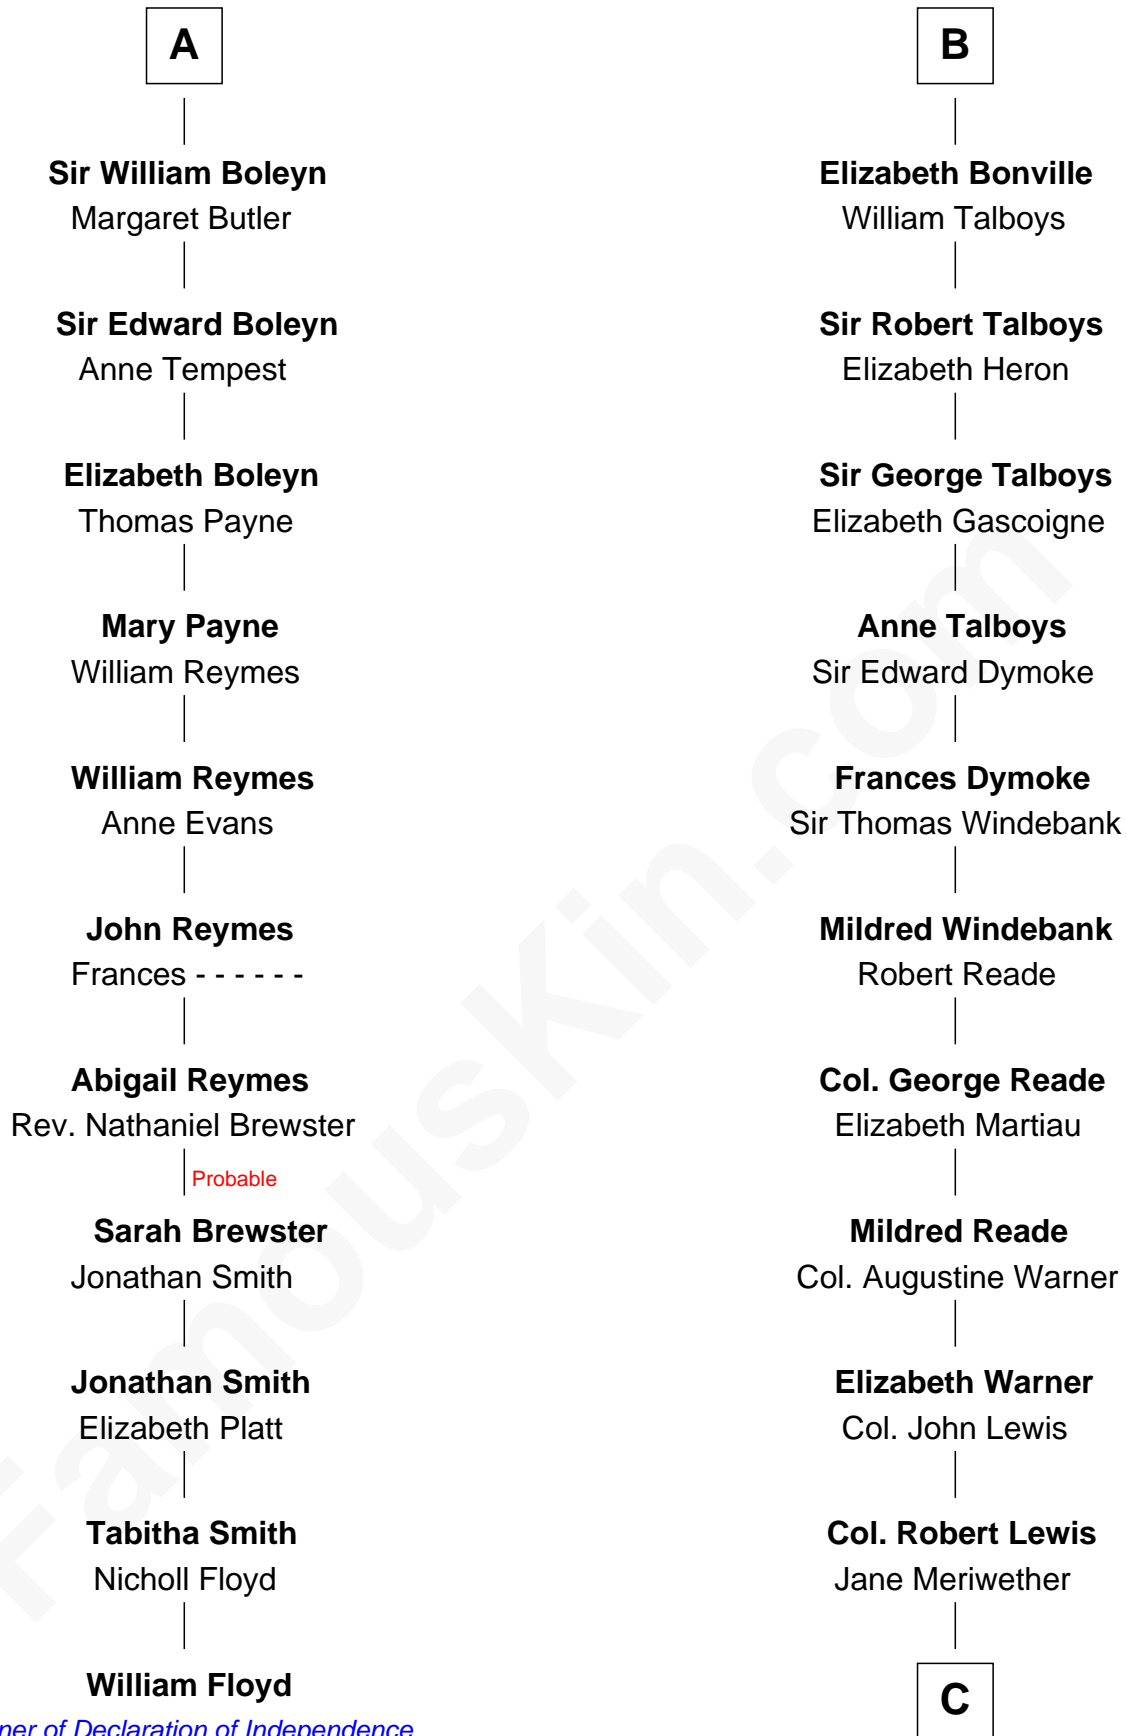

FamousKin.com

Relationship Chart of

William Floyd

Signer of the Declaration of Independence

17th cousin 1 time removed of

Meriwether Lewis

Lewis and Clark Expedition

Sir Roger de Somery

Nichole d'Aubenev

C

William Lewis
Lucy Meriwether

Meriwether Lewis
Lewis and Clark Expedition

FamousKin.com