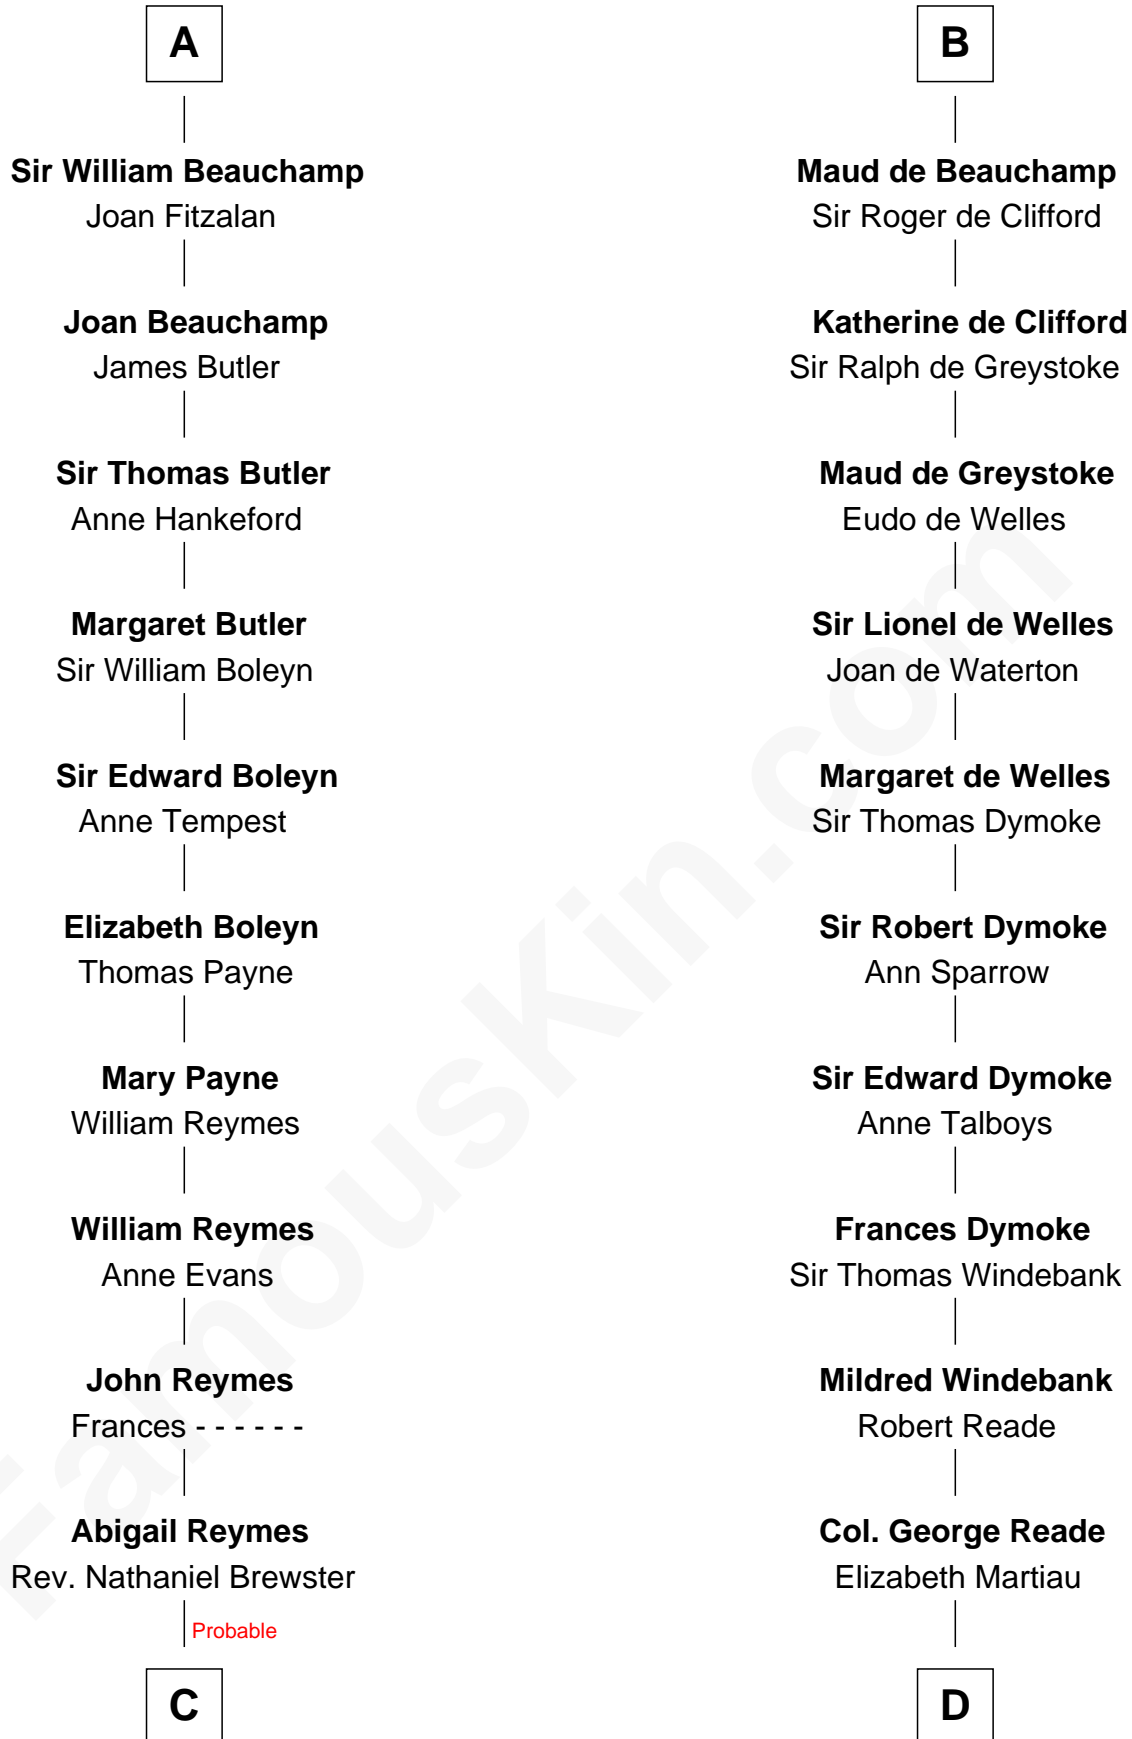

FamousKin.com

Relationship Chart of

William Floyd

Signer of the Declaration of Independence

20th cousin 1 time removed of

Meriwether Lewis

Lewis and Clark Expedition

Henry de Newburgh

C

Sarah Brewster

Jonathan Smith

Jonathan Smith

Elizabeth Platt

Tabitha Smith

Nicholl Floyd

William Floyd

William Lewis

Lucy Meriwether

Meriwether Lewis

Lewis and Clark Expedition