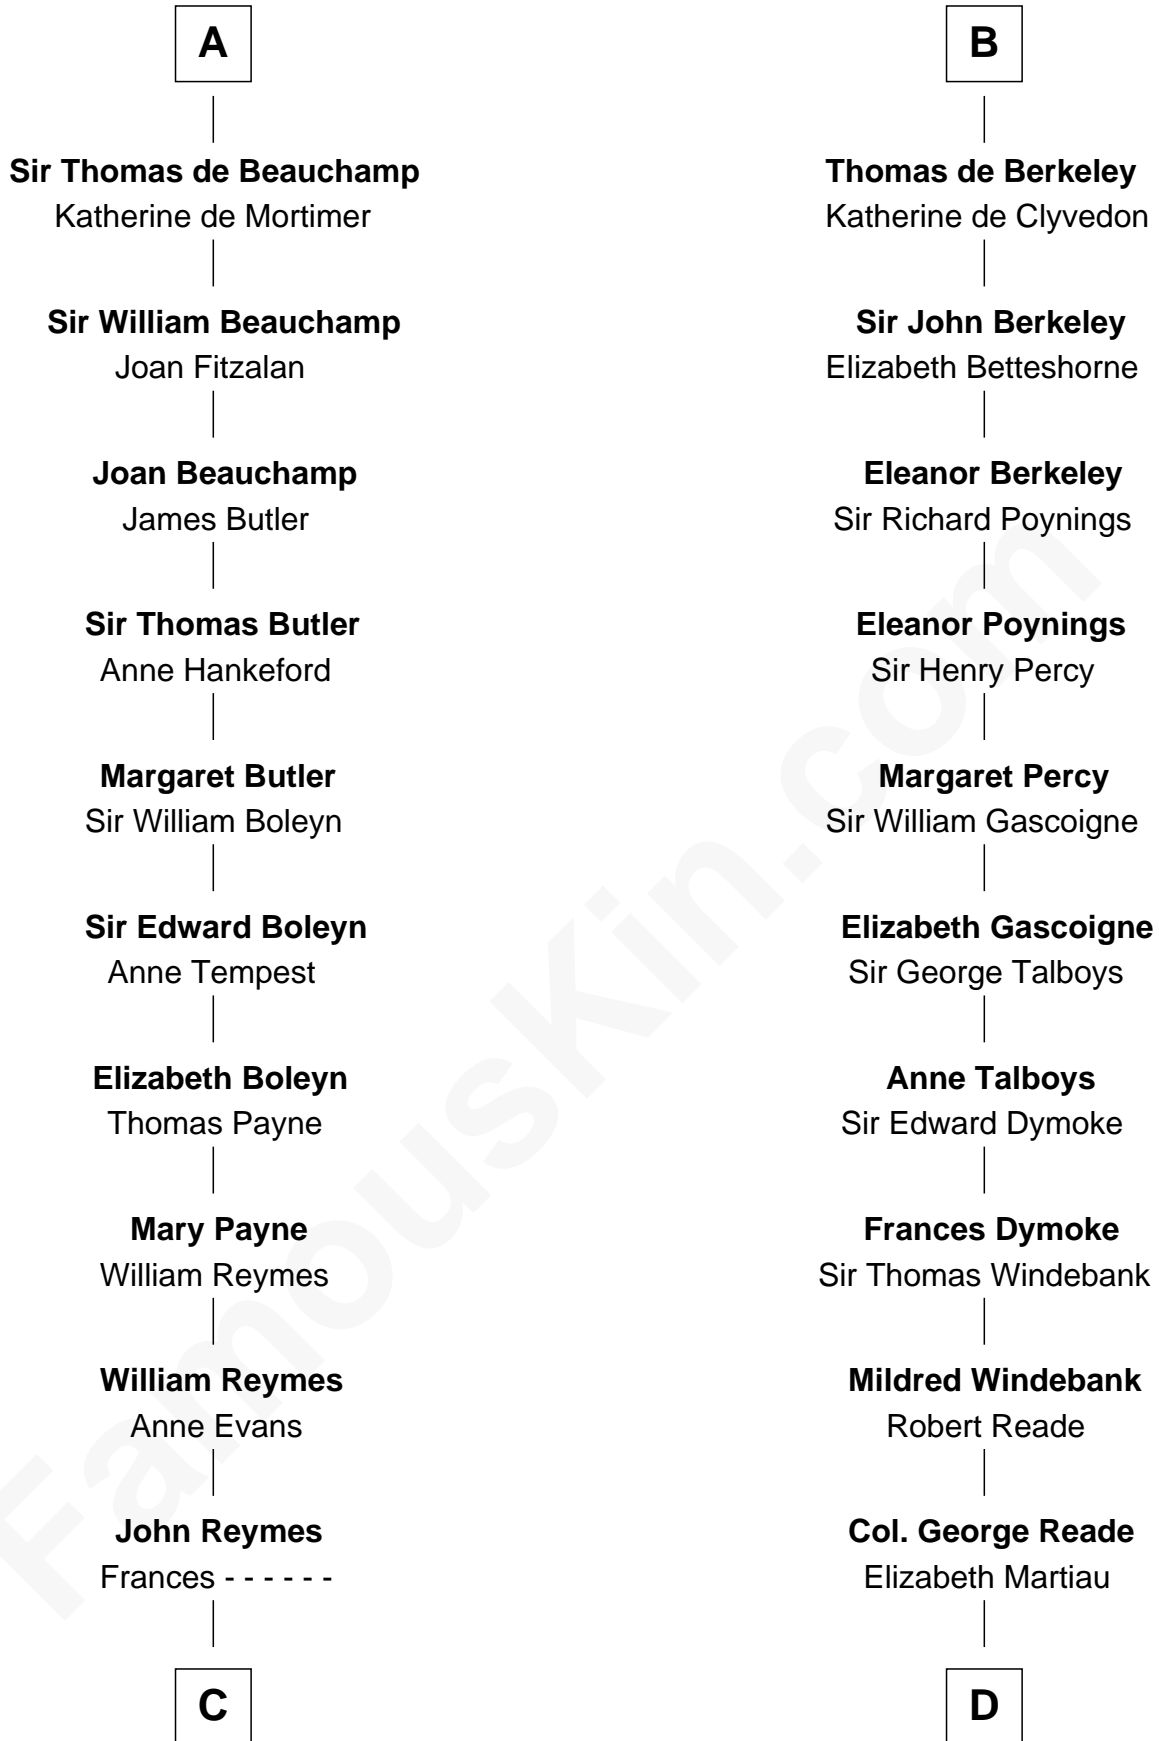

FamousKin.com

Relationship Chart of

William Floyd

Signer of the Declaration of Independence

21st cousin of

Meriwether Lewis

Lewis and Clark Expedition

Mitchertach O'Toole

Cacht Inion Loigsig O'Morda

C

Abigail Reymes
Rev. Nathaniel Brewster

Probable

Sarah Brewster
Jonathan Smith

Jonathan Smith
Elizabeth Platt

Tabitha Smith
Nicholl Floyd

William Floyd
Signer of Declaration of Independence

D

Mildred Reade
Col. Augustine Warner

Elizabeth Warner
Col. John Lewis

Col. Robert Lewis
Jane Meriwether

William Lewis
Lucy Meriwether

Meriwether Lewis
Lewis and Clark Expedition