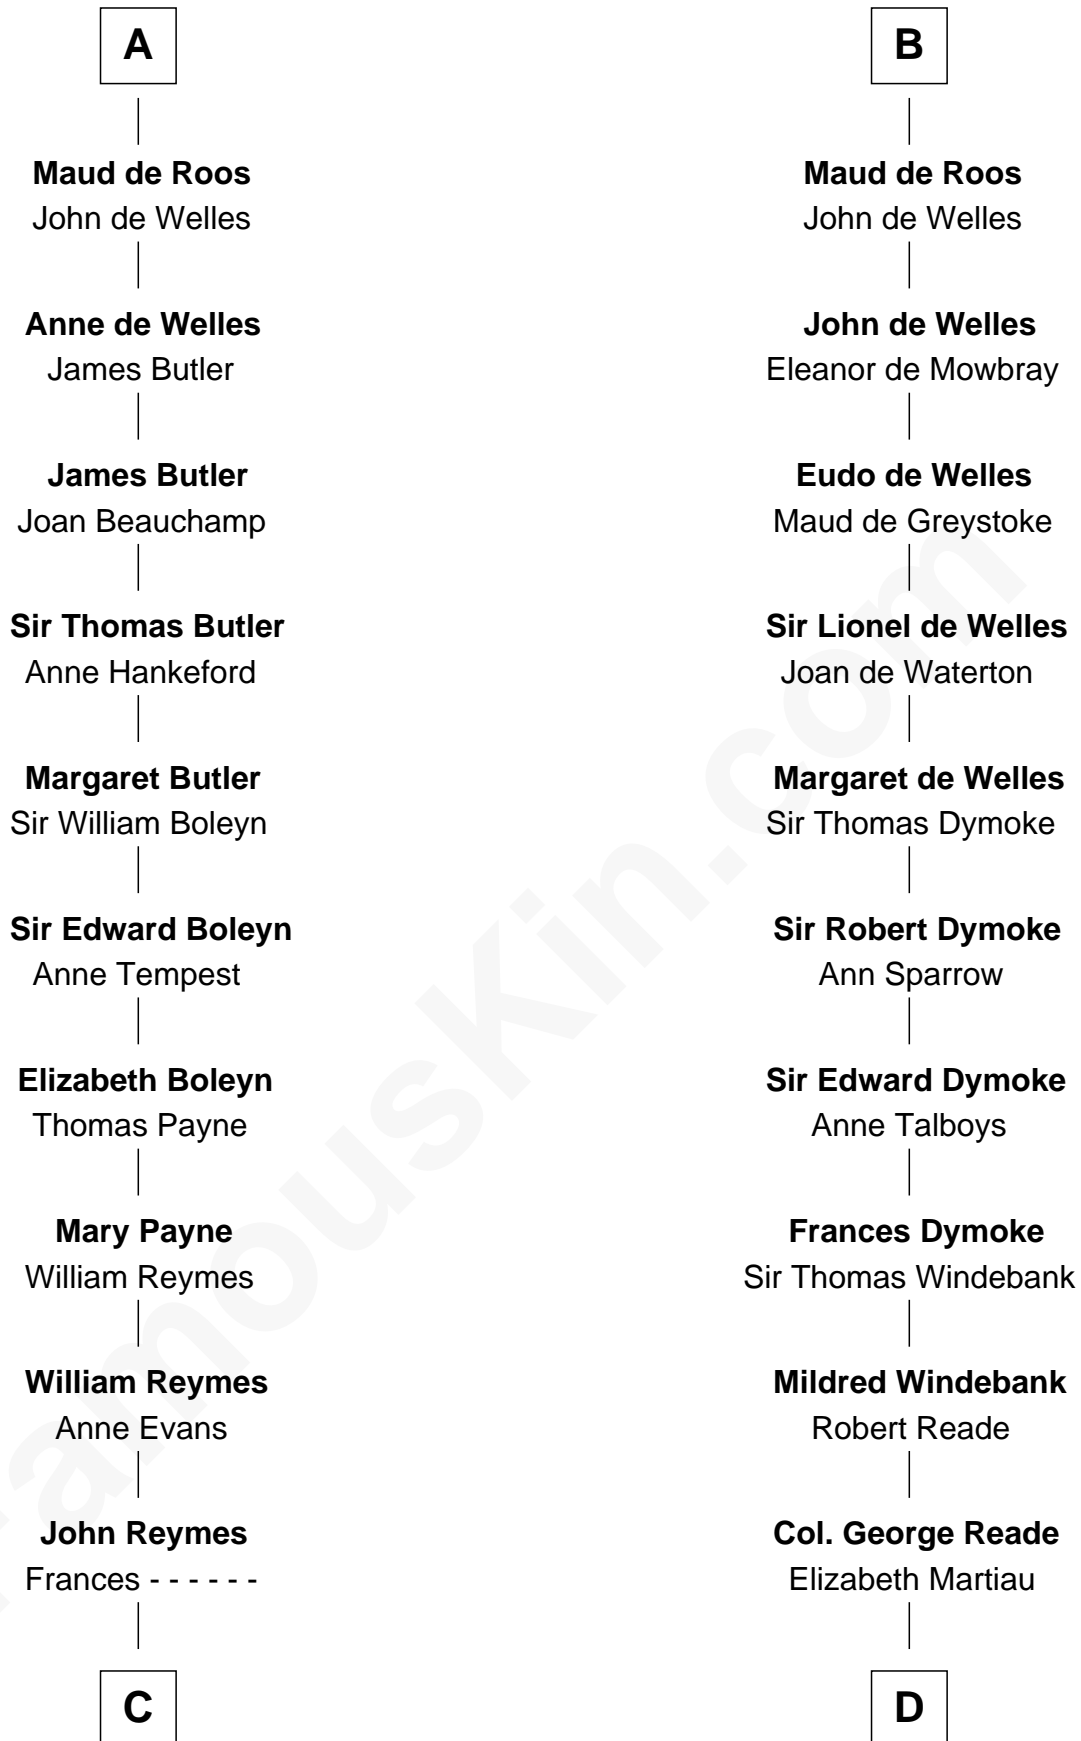

FamousKin.com

Relationship Chart of

William Floyd

Signer of the Declaration of Independence

21st cousin of

Meriwether Lewis

Lewis and Clark Expedition

Richard Fitzgilbert

Rohese Giffard

C

Abigail Reymes
Rev. Nathaniel Brewster

Probable

Sarah Brewster
Jonathan Smith

Jonathan Smith
Elizabeth Platt

Tabitha Smith
Nicholl Floyd

William Floyd
Signer of Declaration of Independence

D

Mildred Reade
Col. Augustine Warner

Elizabeth Warner
Col. John Lewis

Col. Robert Lewis
Jane Meriwether

William Lewis
Lucy Meriwether

Meriwether Lewis
Lewis and Clark Expedition