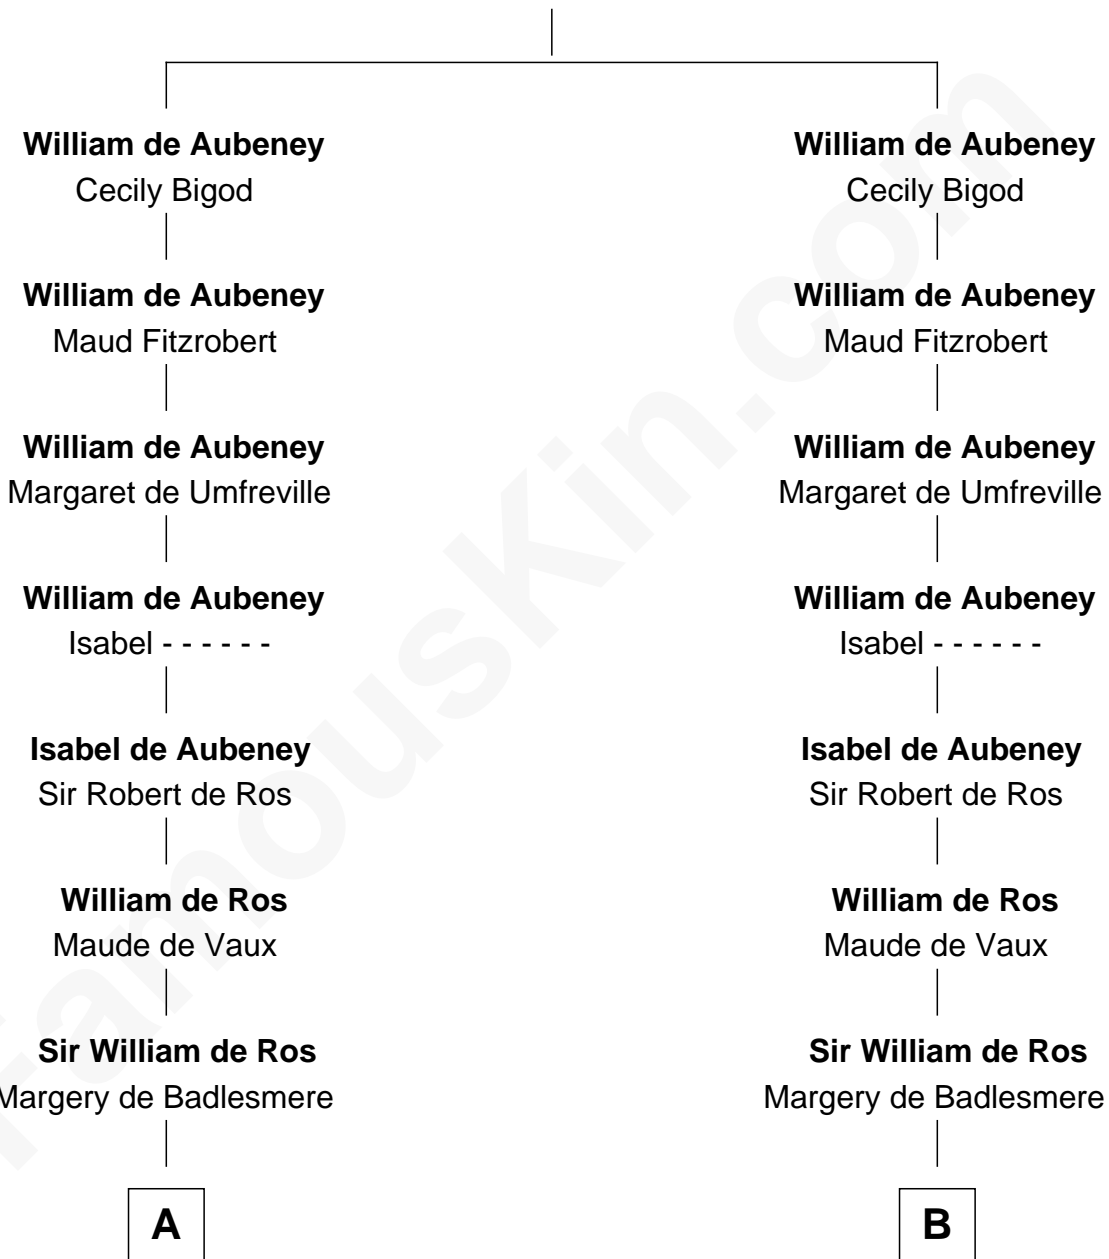

## Relationship Chart of

### William Floyd

*Signer of the Declaration of Independence*

21st cousin of

### Meriwether Lewis

*Lewis and Clark Expedition*

**Main d'Aubigny**  
Adelaide de Bohun

**C**

**Abigail Reymes**  
Rev. Nathaniel Brewster

Probable

**Sarah Brewster**  
Jonathan Smith

**Jonathan Smith**  
Elizabeth Platt

**William Lewis**  
Lucy Meriwether

**Meriwether Lewis**  
*Lewis and Clark Expedition*