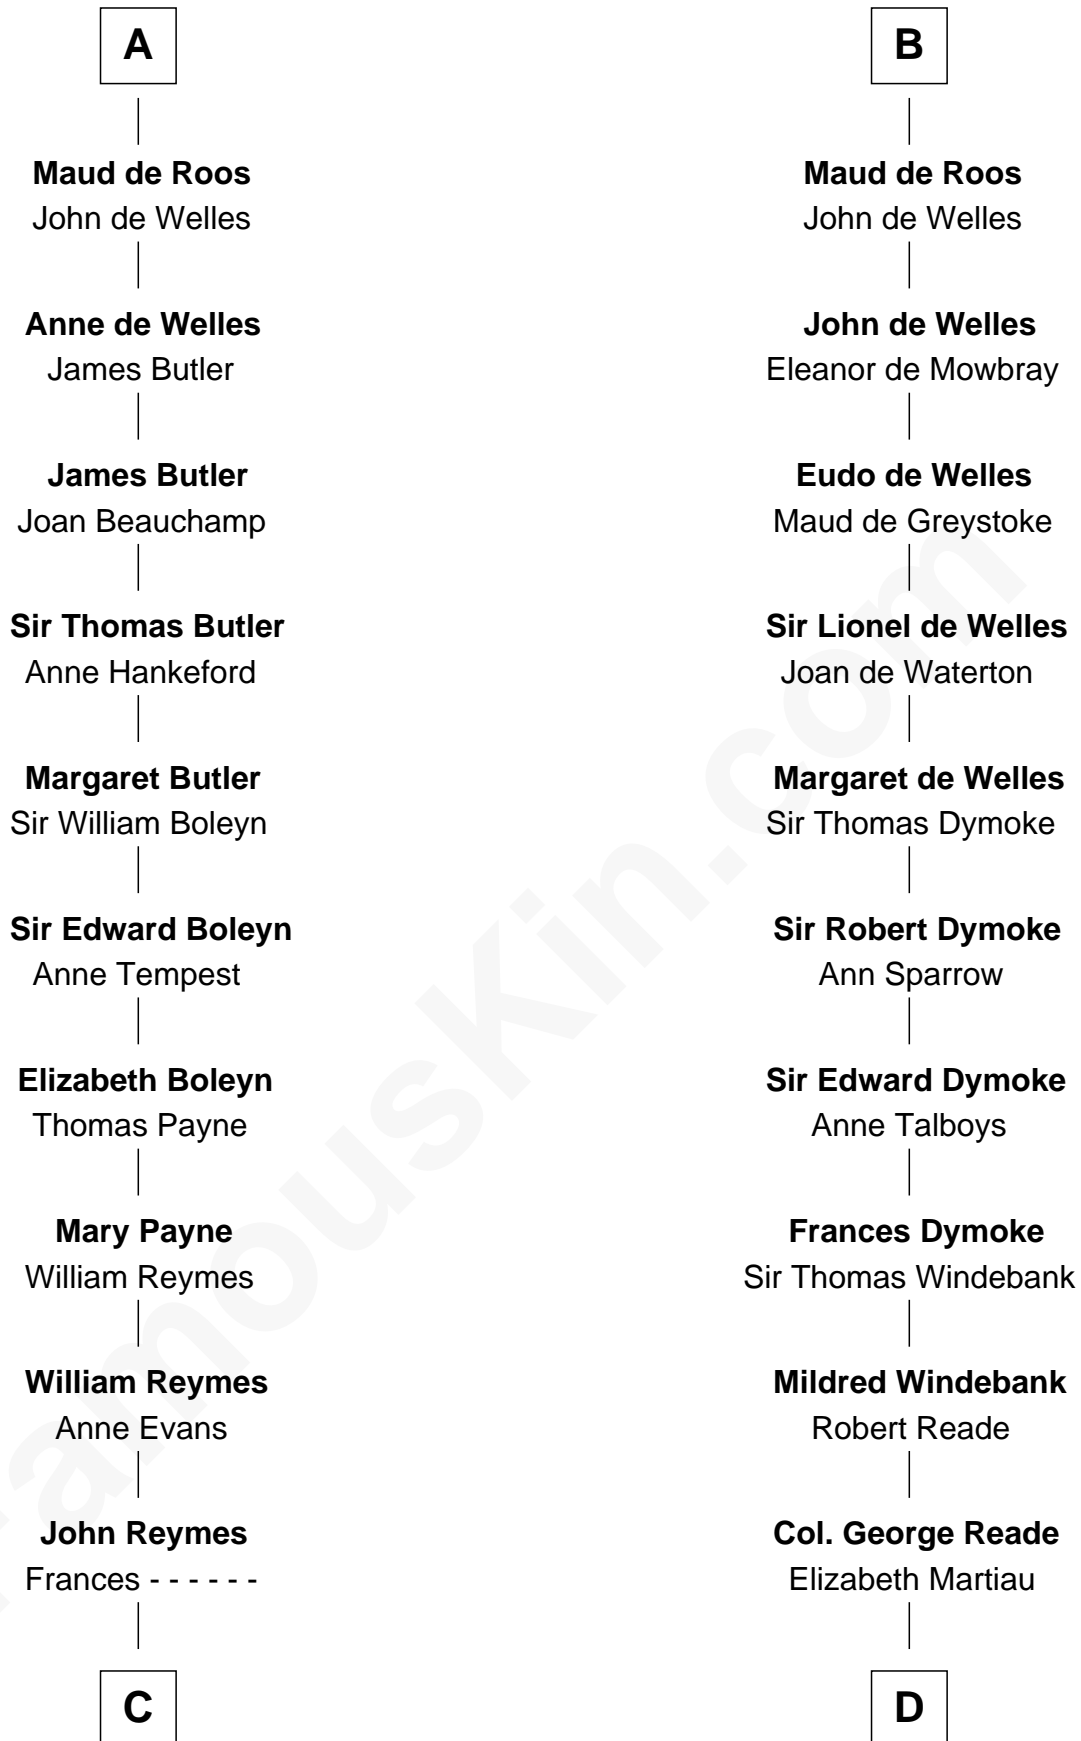

## Relationship Chart of

### William Floyd

*Signer of the Declaration of Independence*

21st cousin of

### Meriwether Lewis

*Lewis and Clark Expedition*

**Main d'Aubigny**  
Adelaide de Bohun

**C**

**Abigail Reymes**  
Rev. Nathaniel Brewster

Probable

**Sarah Brewster**  
Jonathan Smith

**Jonathan Smith**  
Elizabeth Platt

**William Lewis**  
Lucy Meriwether

**Meriwether Lewis**  
*Lewis and Clark Expedition*