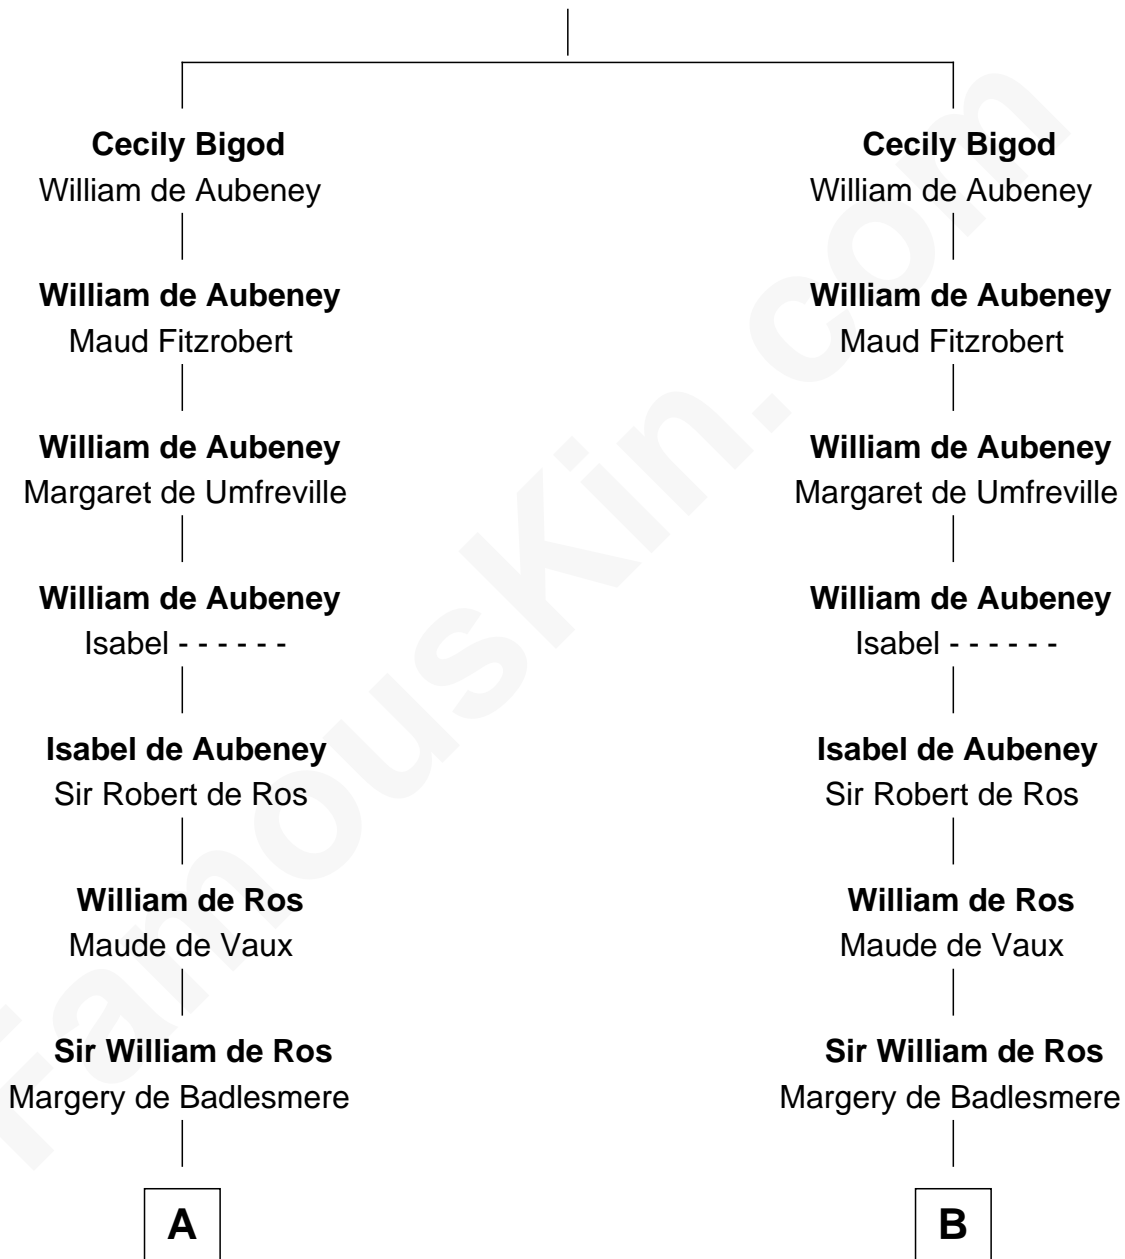

FamousKin.com

Relationship Chart of

William Floyd

Signer of the Declaration of Independence

21st cousin of

Meriwether Lewis

Lewis and Clark Expedition

Roger Bigod
Adeliz de Toeni

C

Abigail Reymes
Rev. Nathaniel Brewster

Probable

Sarah Brewster
Jonathan Smith

Jonathan Smith
Elizabeth Platt

Tabitha Smith
Nicholl Floyd

William Floyd
Signer of Declaration of Independence

D

Mildred Reade
Col. Augustine Warner

Elizabeth Warner
Col. John Lewis

Col. Robert Lewis
Jane Meriwether

William Lewis
Lucy Meriwether

Meriwether Lewis
Lewis and Clark Expedition