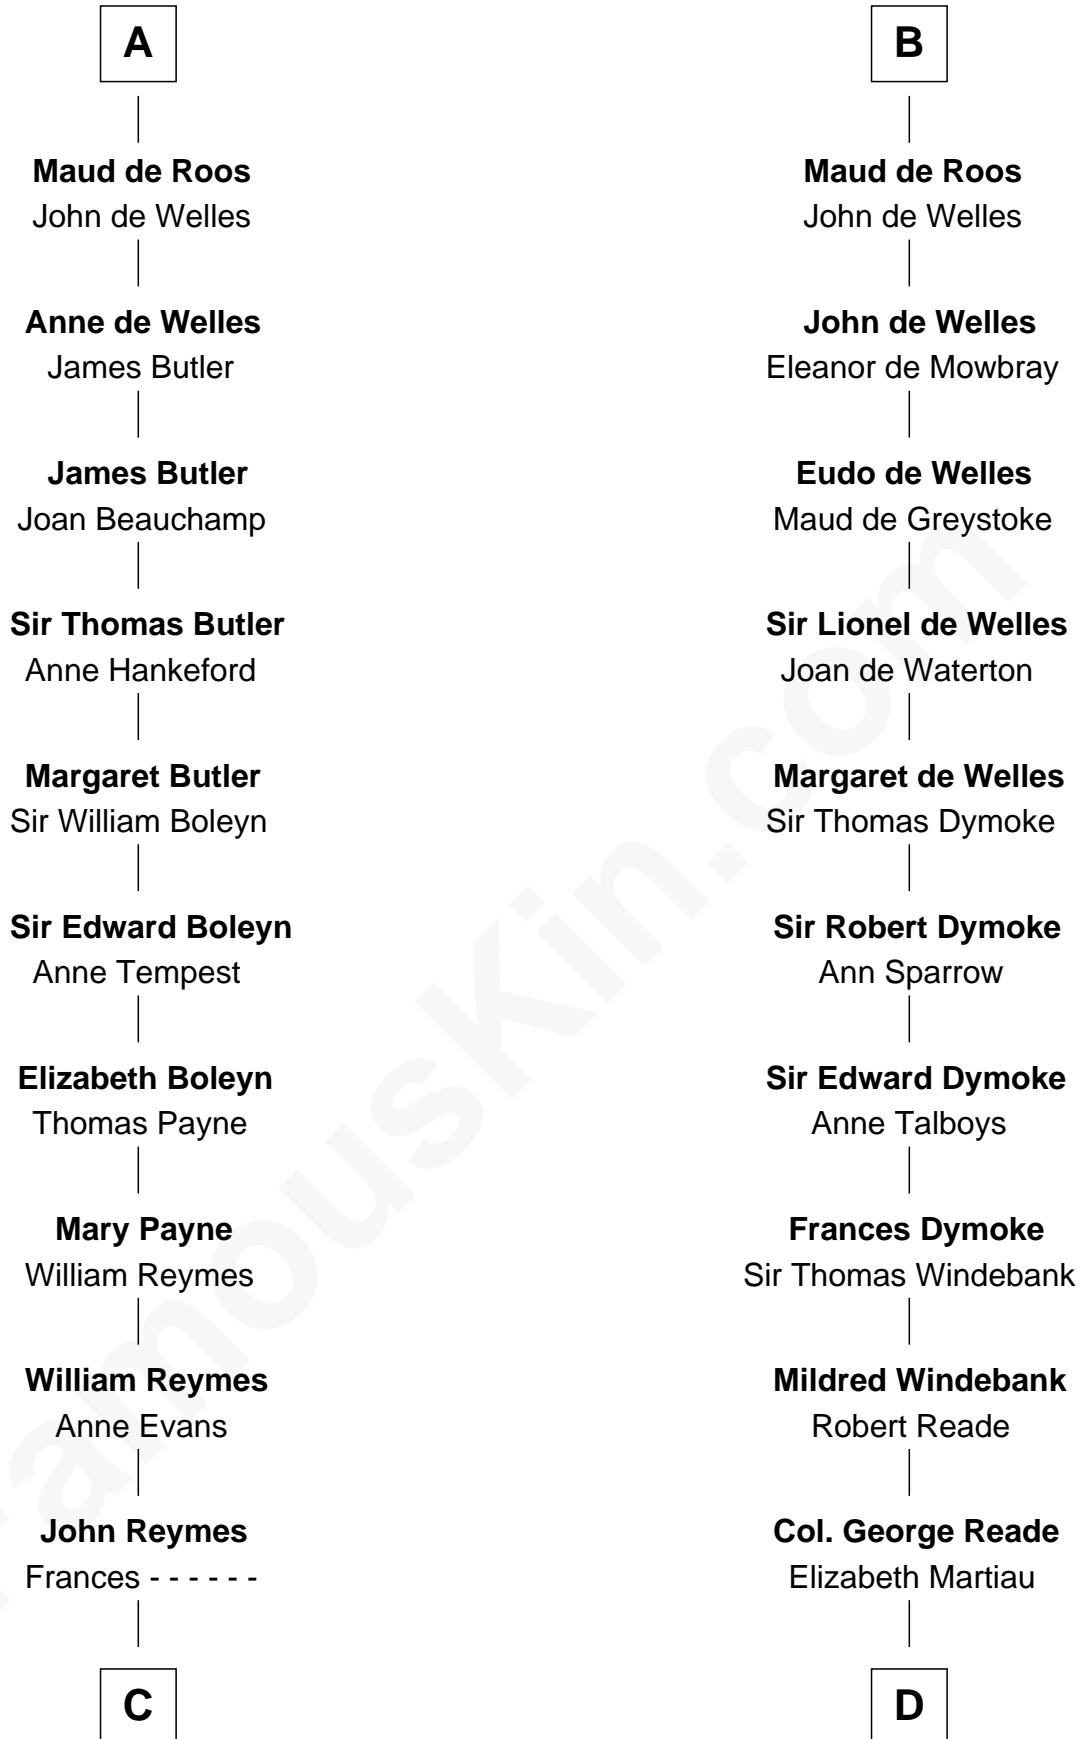

FamousKin.com

Relationship Chart of

William Floyd

Signer of the Declaration of Independence

21st cousin of

Meriwether Lewis

Lewis and Clark Expedition

Roger Bigod
Adeliz de Toeni

C

Abigail Reymes
Rev. Nathaniel Brewster

Probable

Sarah Brewster
Jonathan Smith

Jonathan Smith
Elizabeth Platt

Tabitha Smith
Nicholl Floyd

William Floyd
Signer of Declaration of Independence

D

Mildred Reade
Col. Augustine Warner

Elizabeth Warner
Col. John Lewis

Col. Robert Lewis
Jane Meriwether

William Lewis
Lucy Meriwether

Meriwether Lewis
Lewis and Clark Expedition