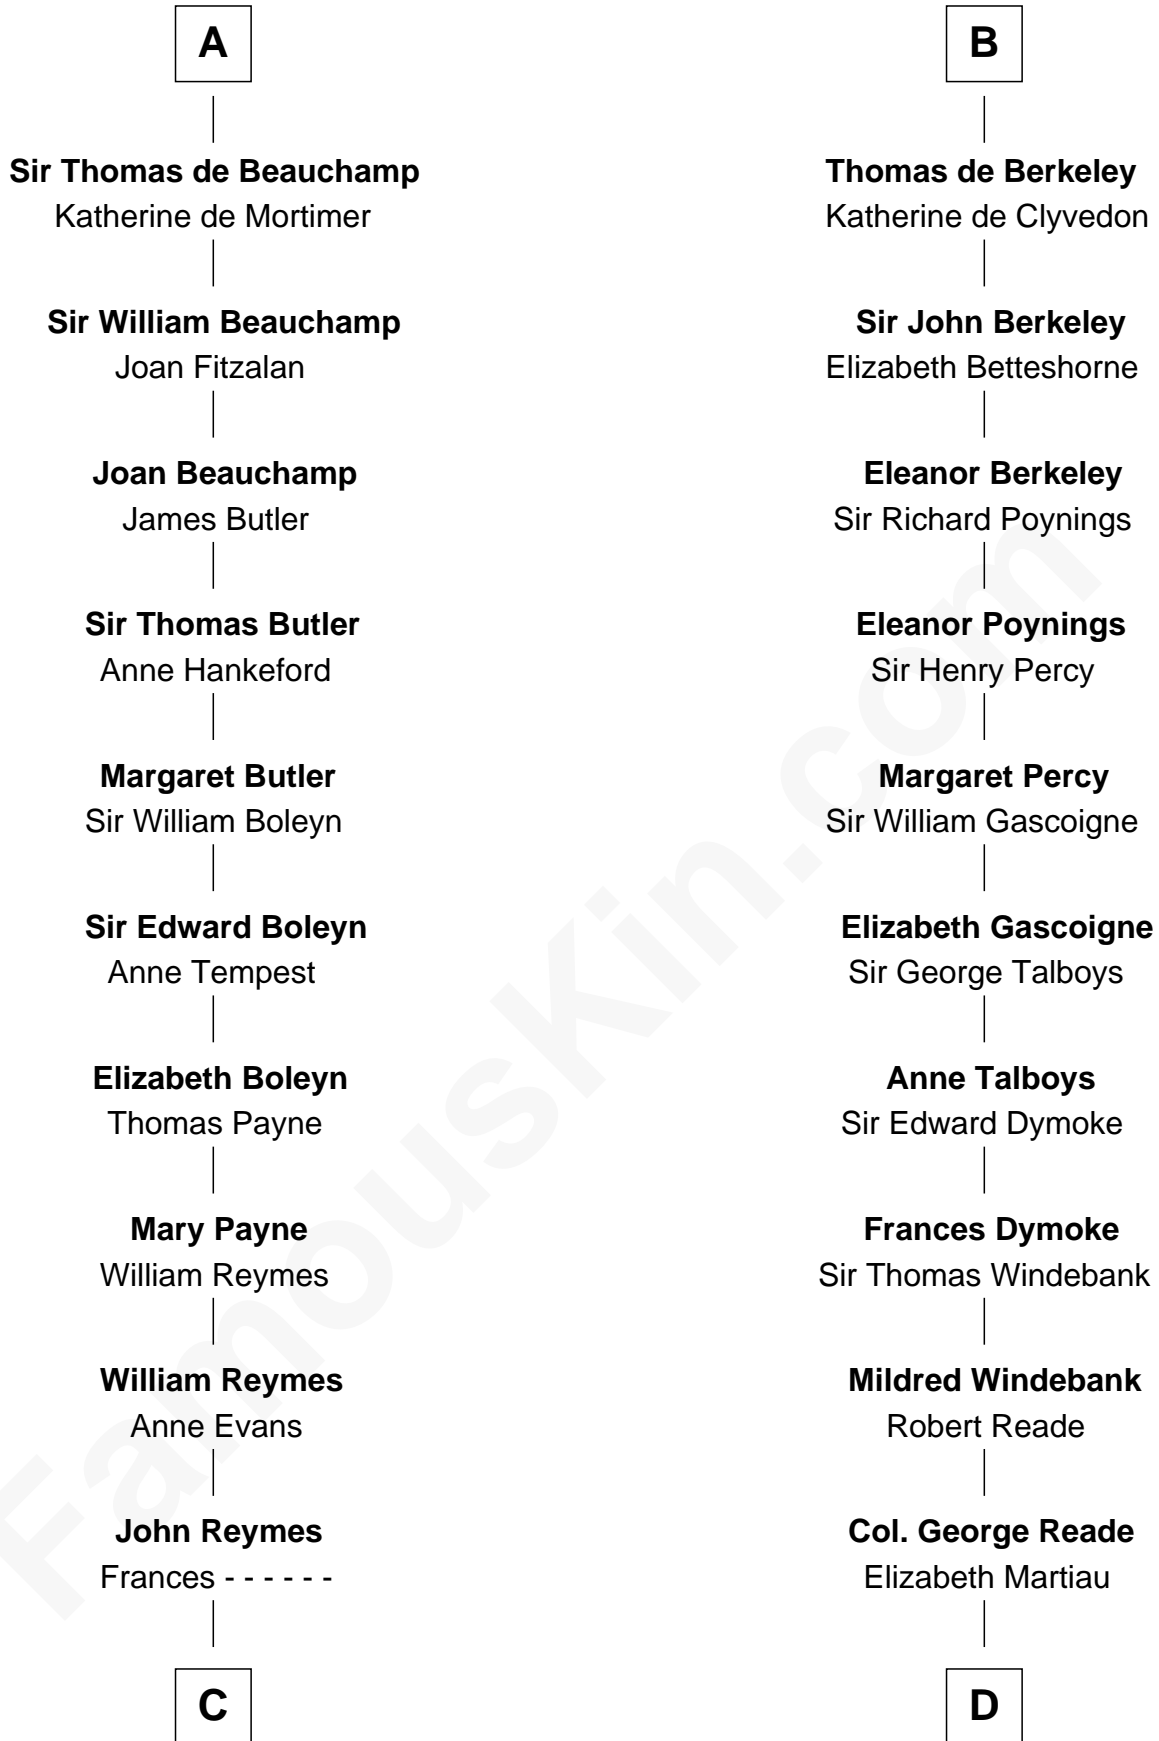

FamousKin.com

Relationship Chart of

William Floyd

Signer of the Declaration of Independence

21st cousin of

Meriwether Lewis

Lewis and Clark Expedition

Ranulf de Briquessart

Margaret Goz

C

Abigail Reymes
Rev. Nathaniel Brewster

Probable

Sarah Brewster
Jonathan Smith

Jonathan Smith
Elizabeth Platt

Tabitha Smith
Nicholl Floyd

William Floyd
Signer of Declaration of Independence

D

Mildred Reade
Col. Augustine Warner

Elizabeth Warner
Col. John Lewis

Col. Robert Lewis
Jane Meriwether

William Lewis
Lucy Meriwether

Meriwether Lewis
Lewis and Clark Expedition