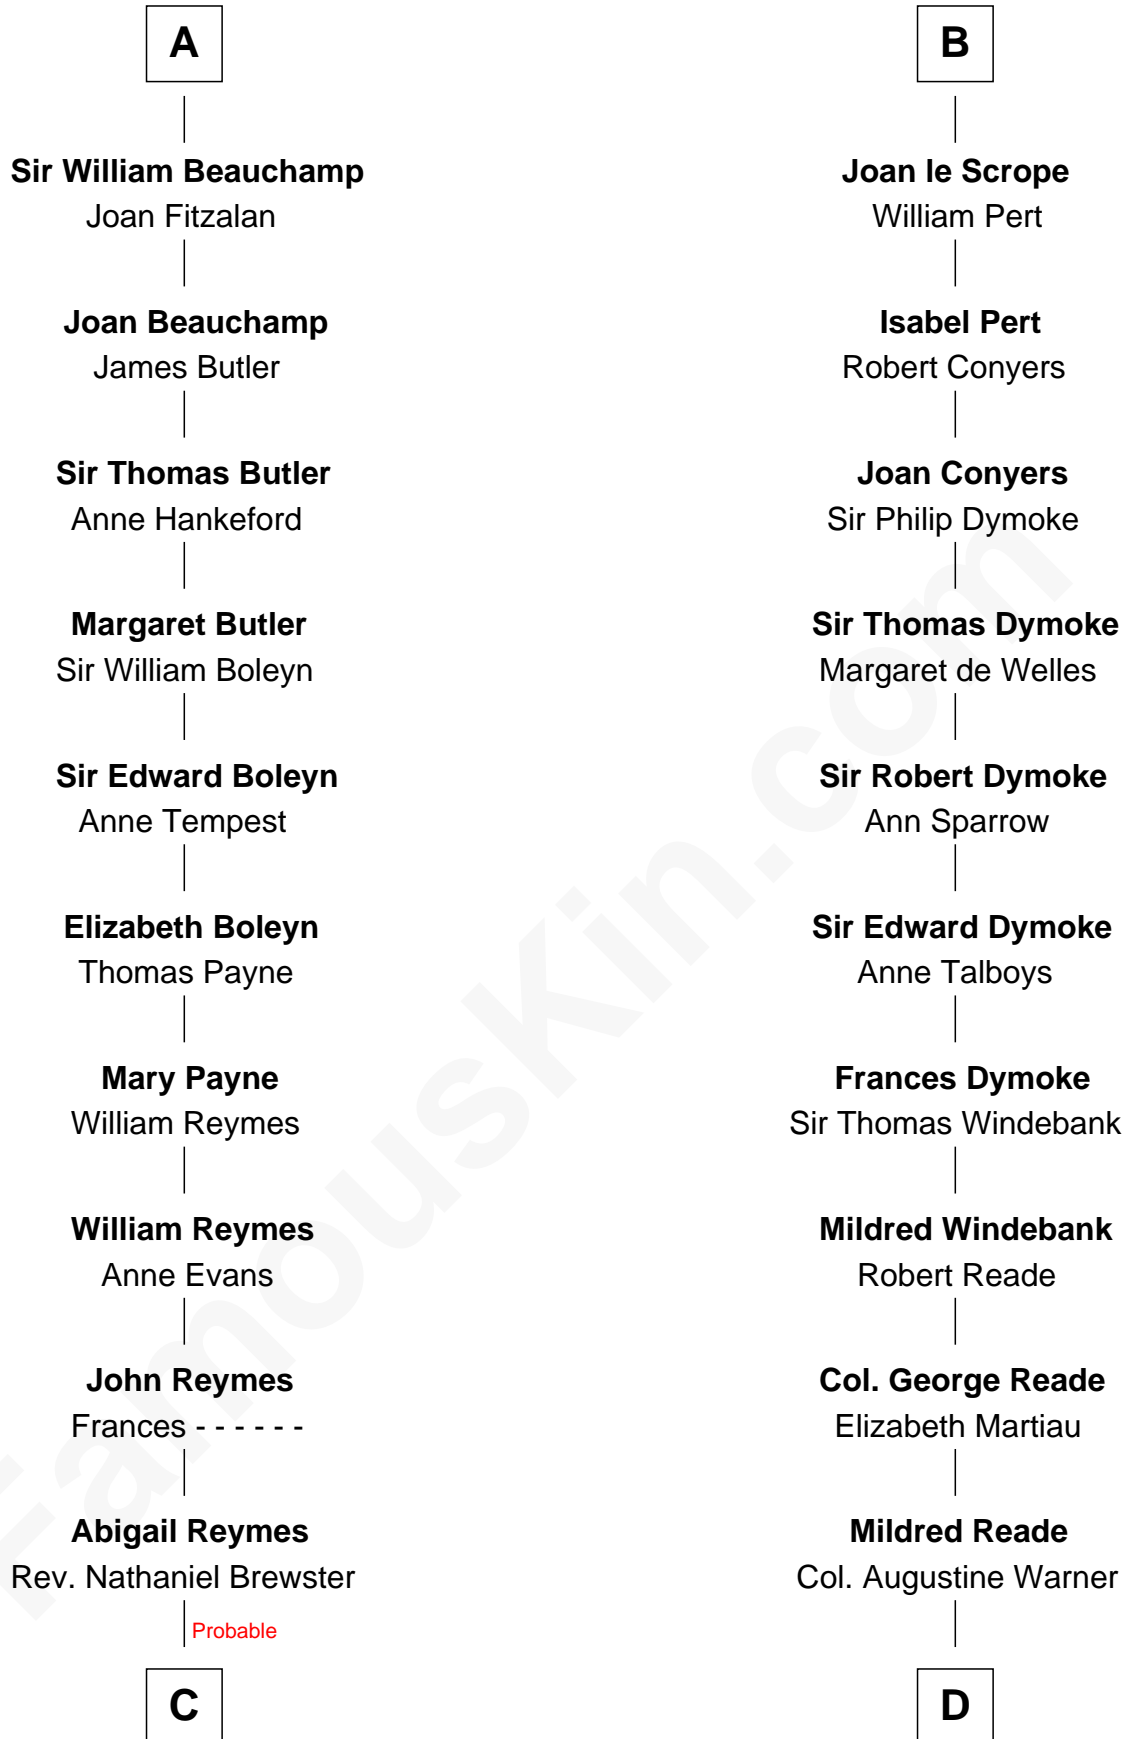

FamousKin.com

Relationship Chart of

William Floyd

Signer of the Declaration of Independence

20th cousin of

Meriwether Lewis

Lewis and Clark Expedition

C

Sarah Brewster
Jonathan Smith

Jonathan Smith
Elizabeth Platt

Tabitha Smith
Nicholl Floyd

William Floyd

Signer of Declaration of Independence

D

Elizabeth Warner
Col. John Lewis

Col. Robert Lewis
Jane Meriwether

William Lewis
Lucy Meriwether

Meriwether Lewis

Lewis and Clark Expedition

FamousKin.com