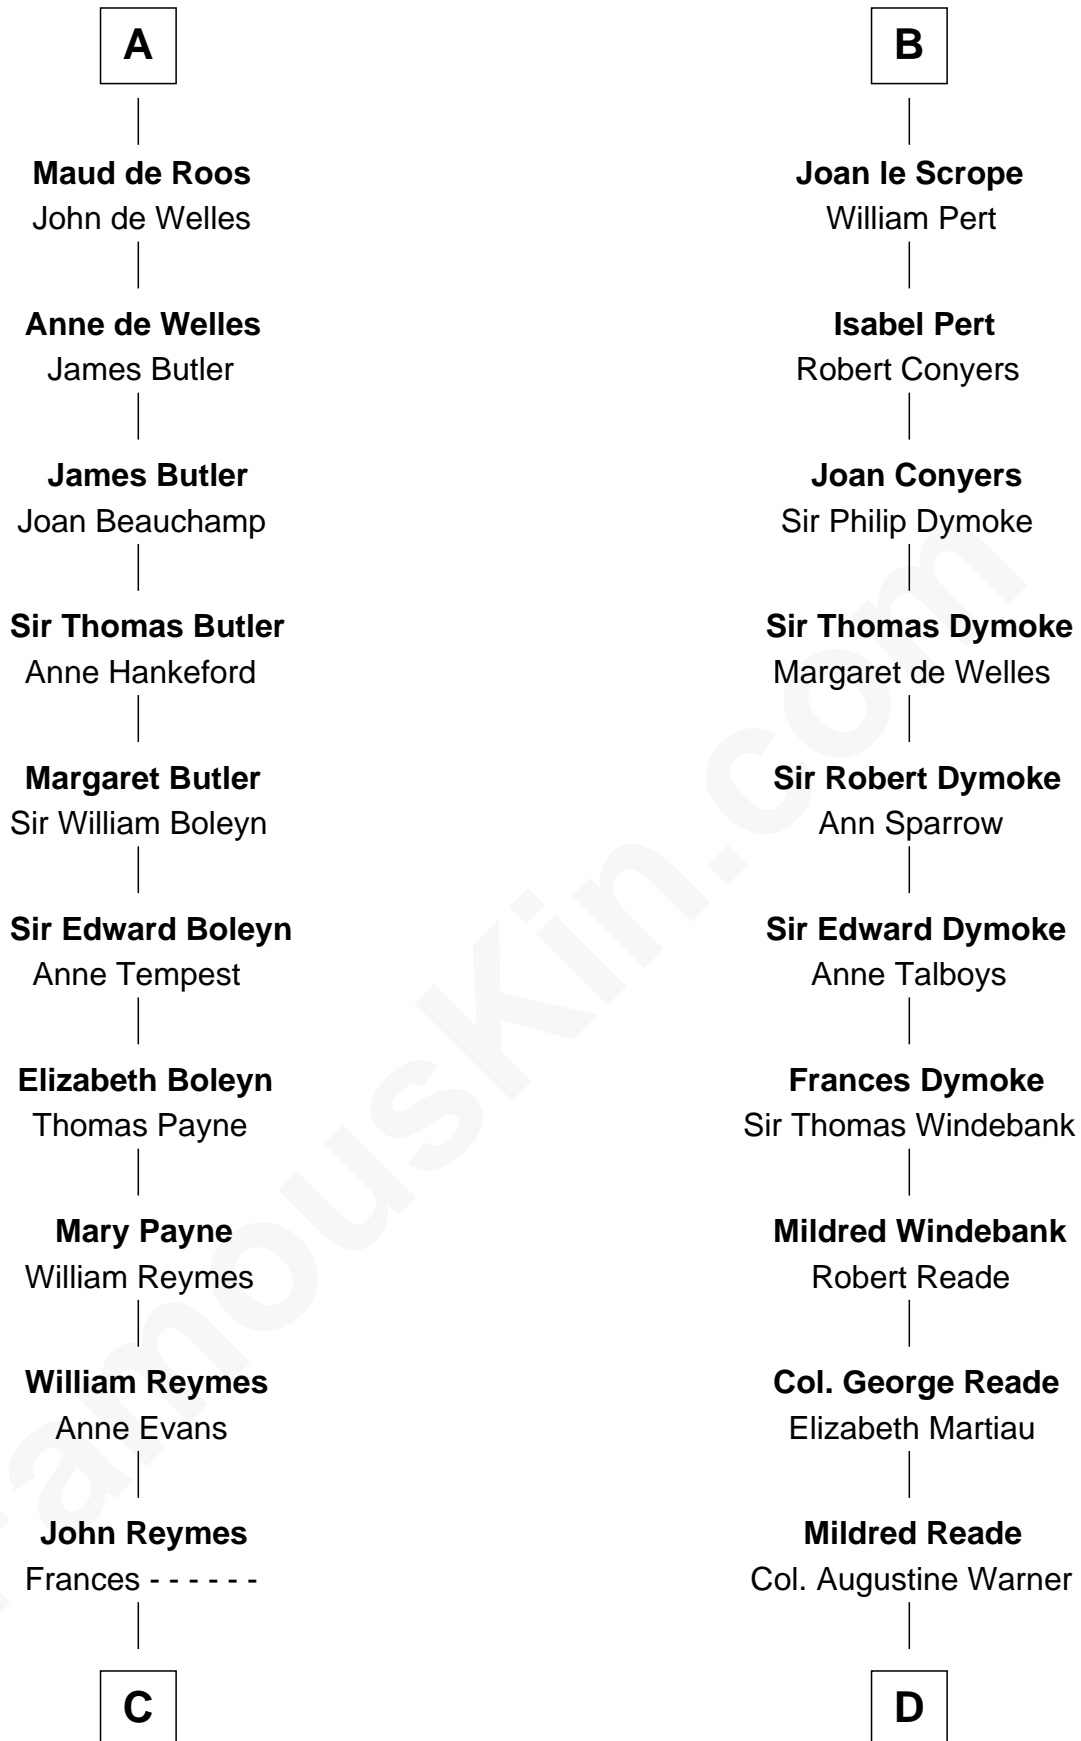

FamousKin.com

Relationship Chart of

William Floyd

Signer of the Declaration of Independence

20th cousin 1 time removed of

Meriwether Lewis

Lewis and Clark Expedition

Peter de Ros
Adeline L'Espec

C

Abigail Reymes
Rev. Nathaniel Brewster

Probable

Sarah Brewster
Jonathan Smith

Jonathan Smith
Elizabeth Platt

Tabitha Smith
Nicholl Floyd

William Floyd
Signer of Declaration of Independence

D

Elizabeth Warner
Col. John Lewis

Col. Robert Lewis
Jane Meriwether

William Lewis
Lucy Meriwether

Meriwether Lewis
Lewis and Clark Expedition