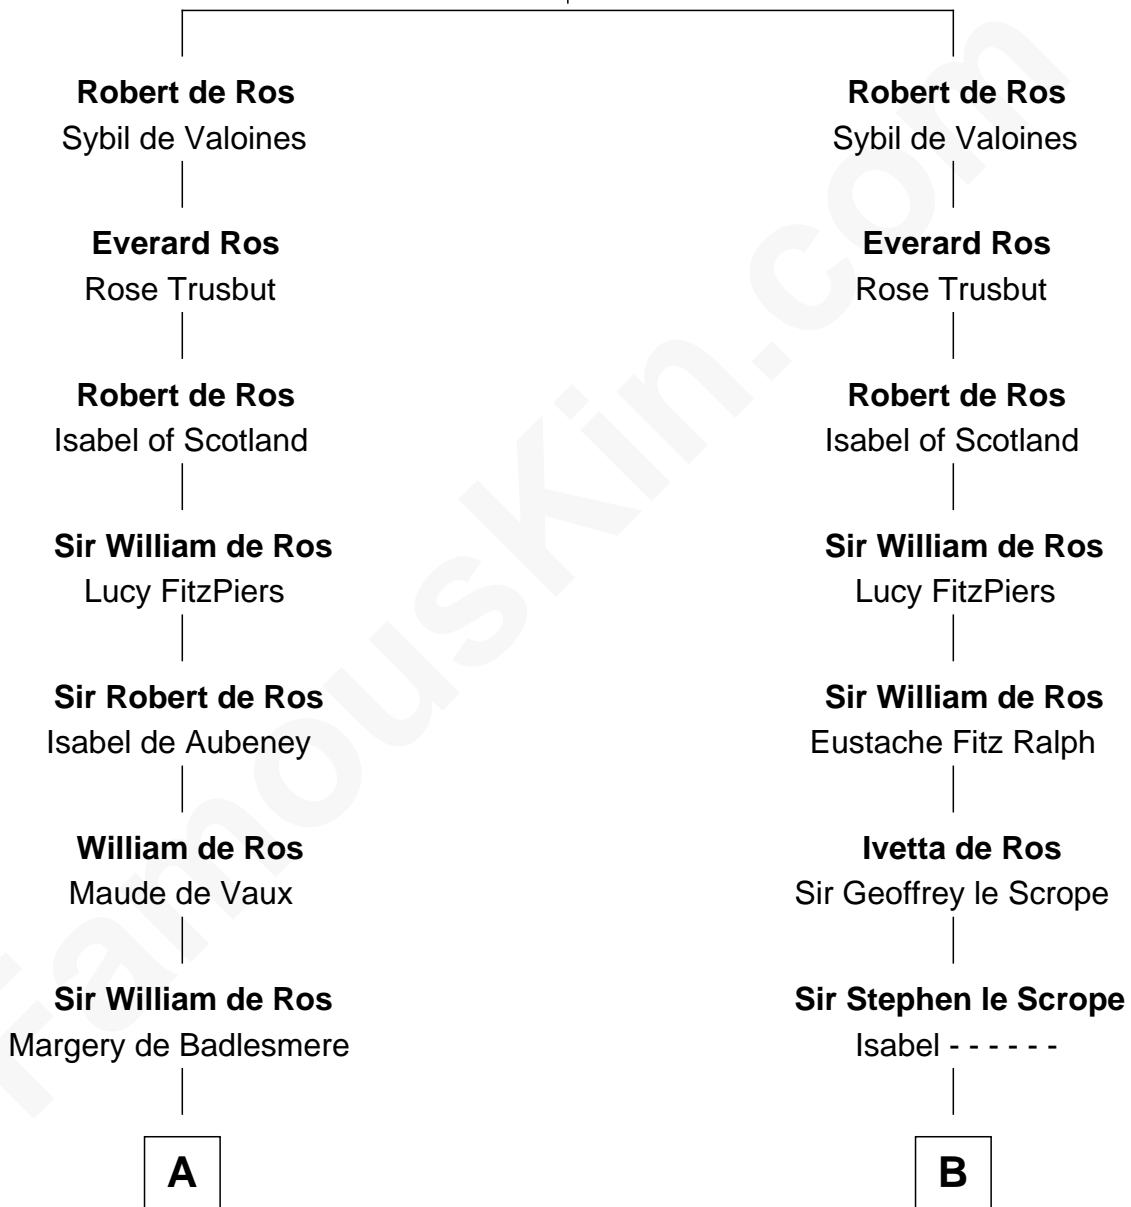

FamousKin.com

Relationship Chart of

William Floyd

Signer of the Declaration of Independence

20th cousin 1 time removed of

Meriwether Lewis

Lewis and Clark Expedition

Peter de Ros
Adeline L'Espec

C

Abigail Reymes
Rev. Nathaniel Brewster

Probable

Sarah Brewster
Jonathan Smith

Jonathan Smith
Elizabeth Platt

Tabitha Smith
Nicholl Floyd

William Floyd
Signer of Declaration of Independence

D

Elizabeth Warner
Col. John Lewis

Col. Robert Lewis
Jane Meriwether

William Lewis
Lucy Meriwether

Meriwether Lewis
Lewis and Clark Expedition