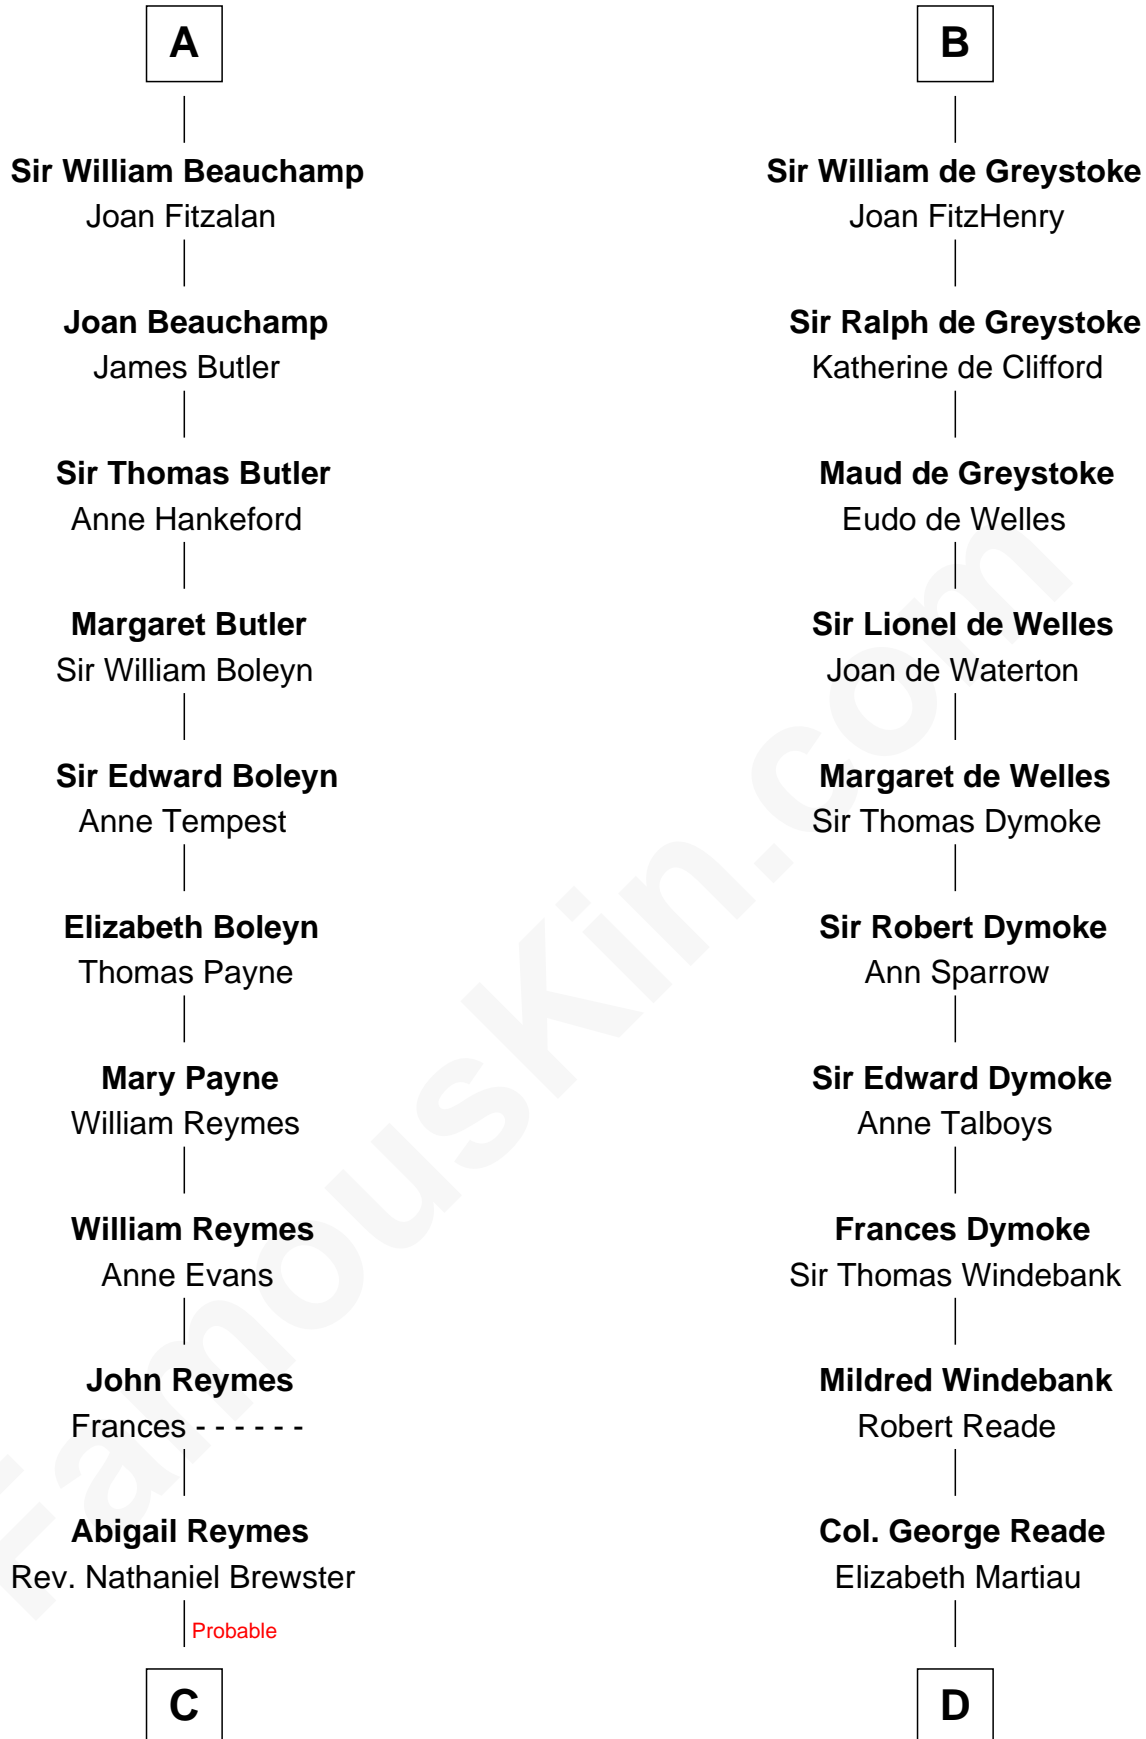

FamousKin.com

Relationship Chart of

William Floyd

Signer of the Declaration of Independence

20th cousin 1 time removed of

Meriwether Lewis
Lewis and Clark Expedition

C

Sarah Brewster

Jonathan Smith

Jonathan Smith

Elizabeth Platt

Tabitha Smith

Nicholl Floyd

William Floyd

Signer of Declaration of Independence

D

Mildred Reade

Col. Augustine Warner

Elizabeth Warner

Col. John Lewis

Col. Robert Lewis

Jane Meriwether

William Lewis

Lucy Meriwether

Meriwether Lewis

Lewis and Clark Expedition