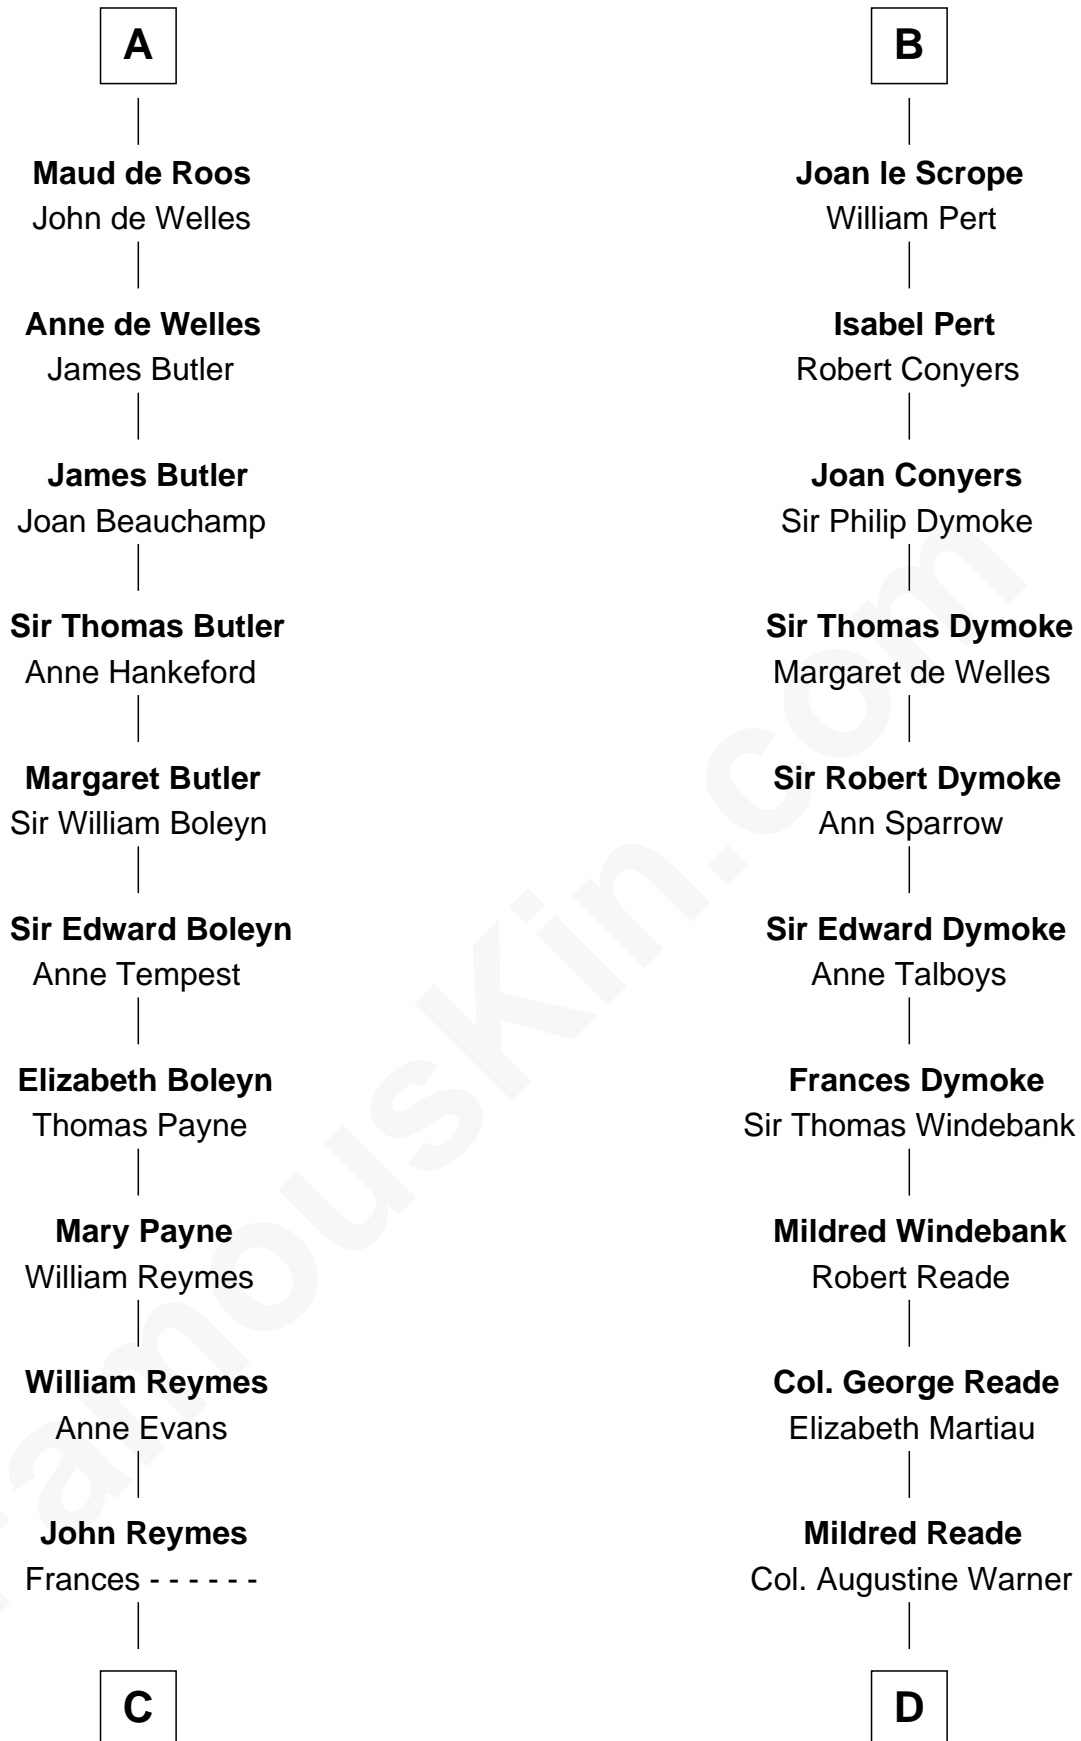

FamousKin.com

Relationship Chart of

William Floyd

Signer of the Declaration of Independence

20th cousin 1 time removed of

Meriwether Lewis

Lewis and Clark Expedition

David I, King of Scotland
Maud of Northumberland

C

Abigail Reymes
Rev. Nathaniel Brewster

Probable

Sarah Brewster
Jonathan Smith

Jonathan Smith
Elizabeth Platt

Tabitha Smith
Nicholl Floyd

William Floyd
Signer of Declaration of Independence

D

Elizabeth Warner
Col. John Lewis

Col. Robert Lewis
Jane Meriwether

William Lewis
Lucy Meriwether

Meriwether Lewis
Lewis and Clark Expedition