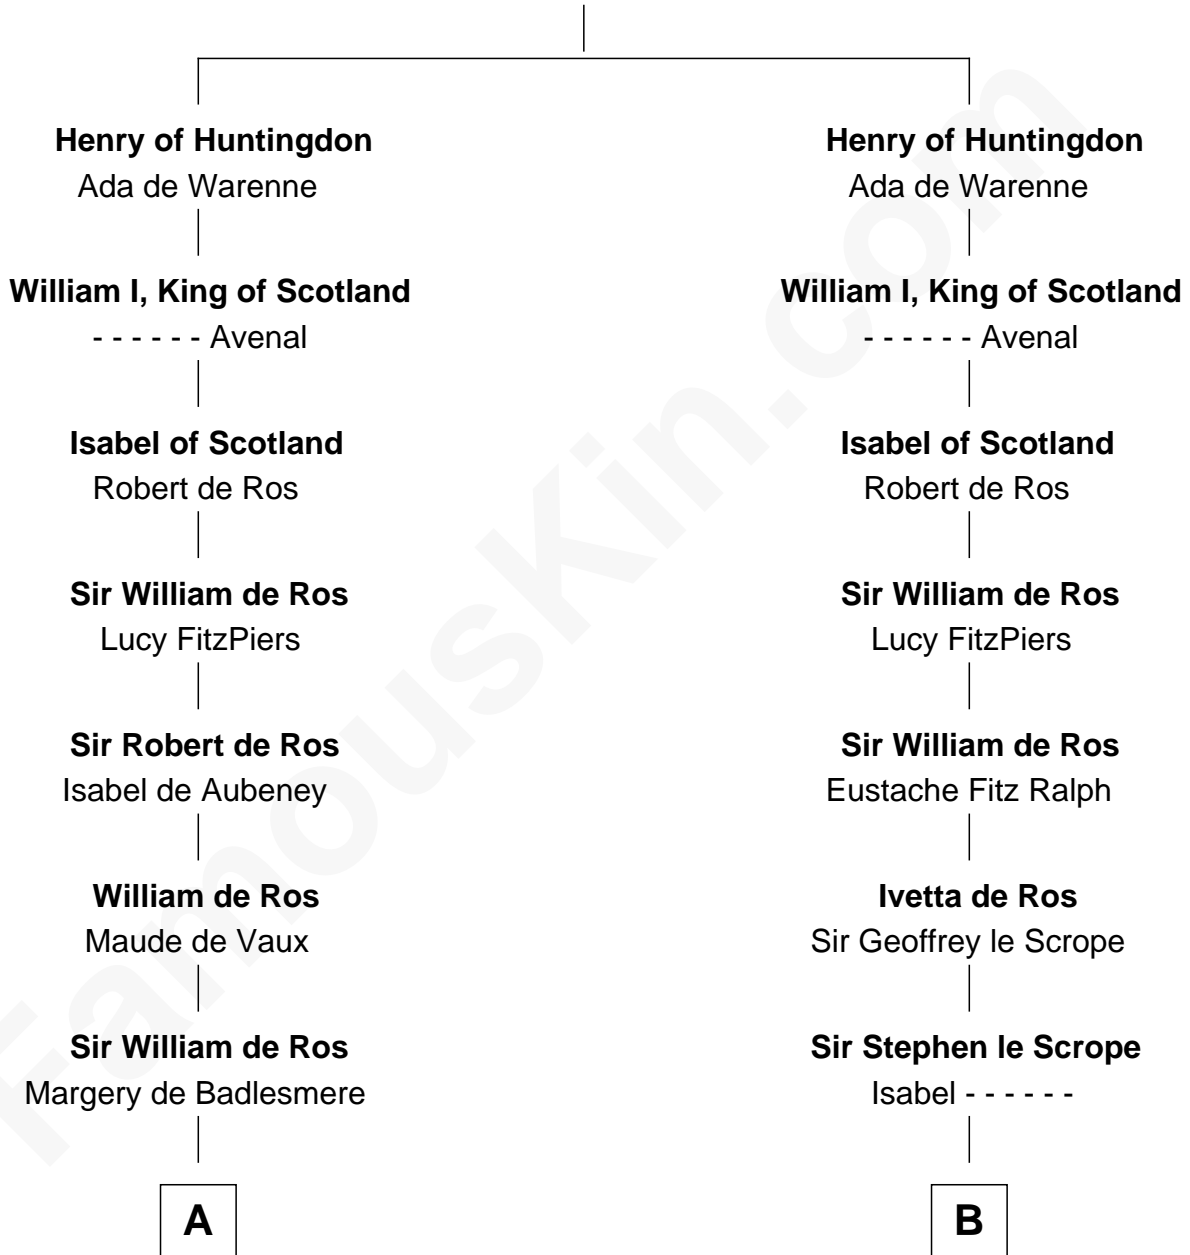

FamousKin.com

Relationship Chart of

William Floyd

Signer of the Declaration of Independence

20th cousin 1 time removed of

Meriwether Lewis

Lewis and Clark Expedition

David I, King of Scotland
Maud of Northumberland

C

Abigail Reymes
Rev. Nathaniel Brewster

Probable

Sarah Brewster
Jonathan Smith

Jonathan Smith
Elizabeth Platt

Tabitha Smith
Nicholl Floyd

William Floyd
Signer of Declaration of Independence

D

Elizabeth Warner
Col. John Lewis

Col. Robert Lewis
Jane Meriwether

William Lewis
Lucy Meriwether

Meriwether Lewis
Lewis and Clark Expedition