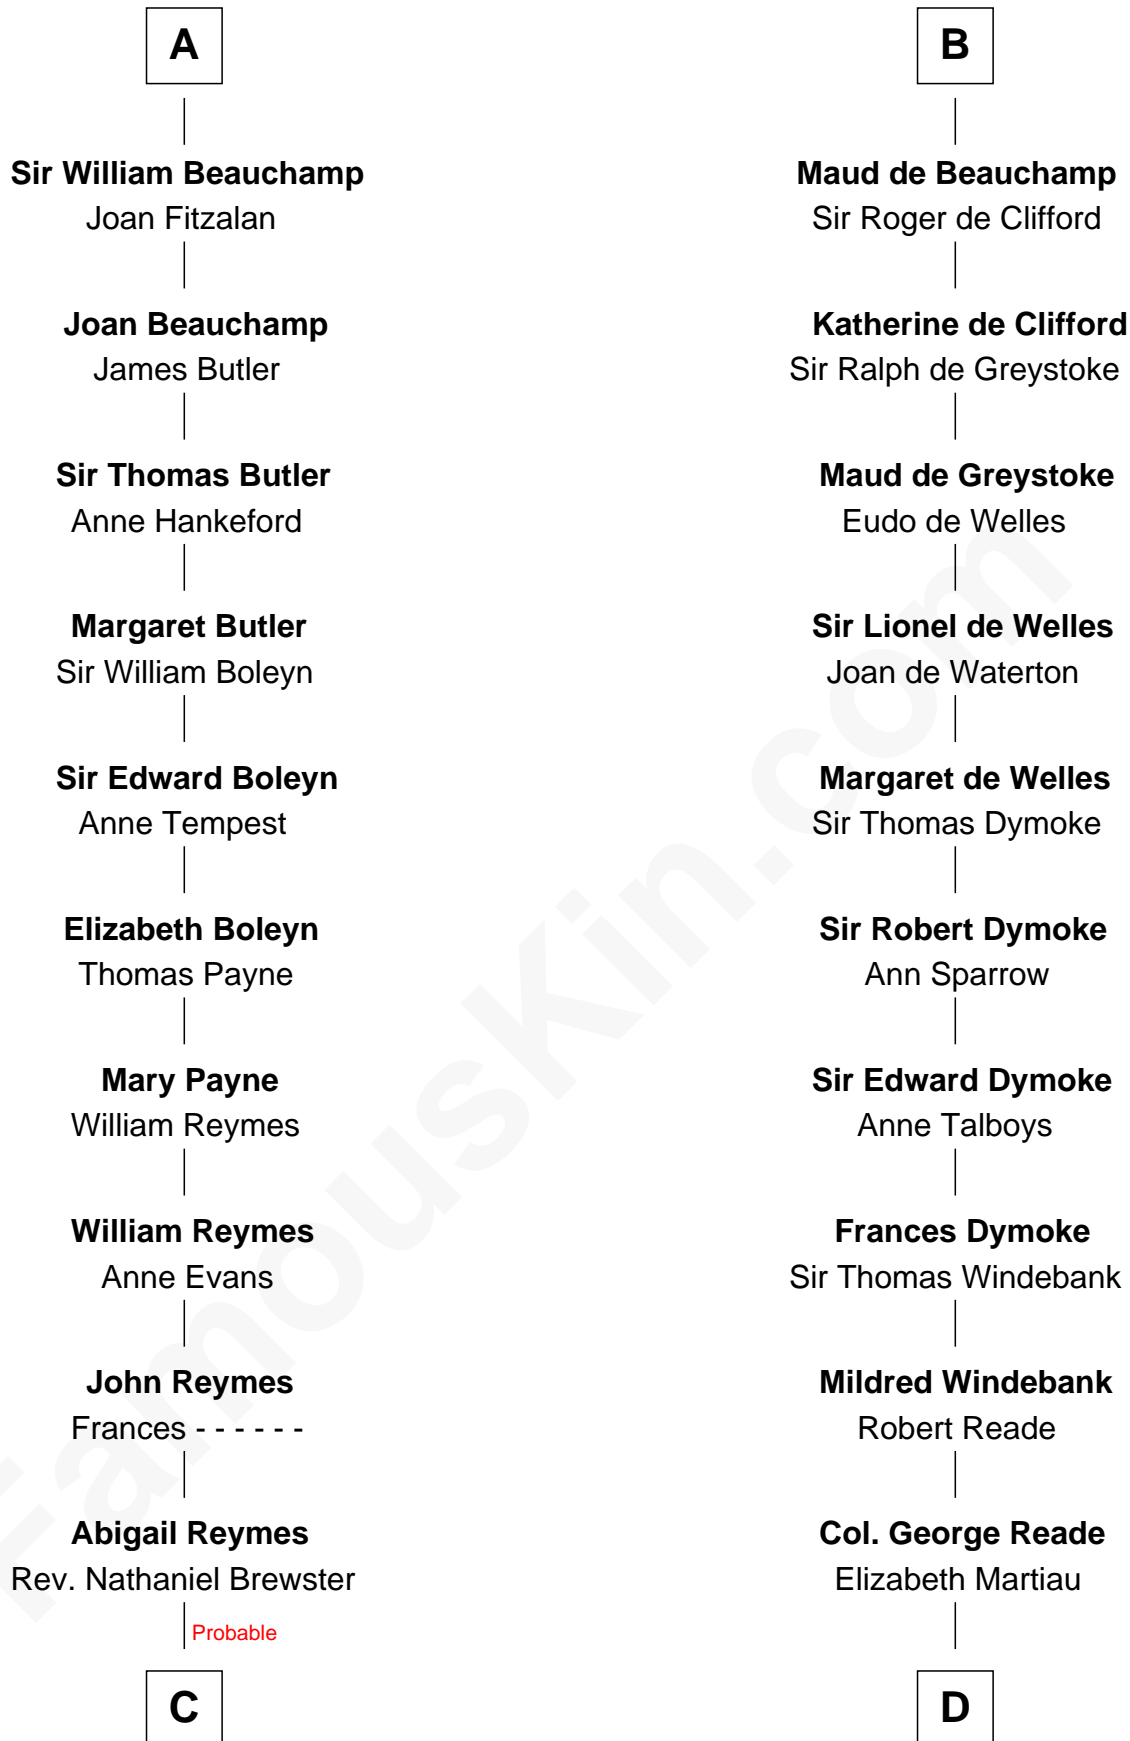

## Relationship Chart of

### William Floyd

*Signer of the Declaration of Independence*

20th cousin 1 time removed of

### Meriwether Lewis

*Lewis and Clark Expedition*

**C**

**Sarah Brewster**

Jonathan Smith

**Jonathan Smith**

Elizabeth Platt

**Tabitha Smith**