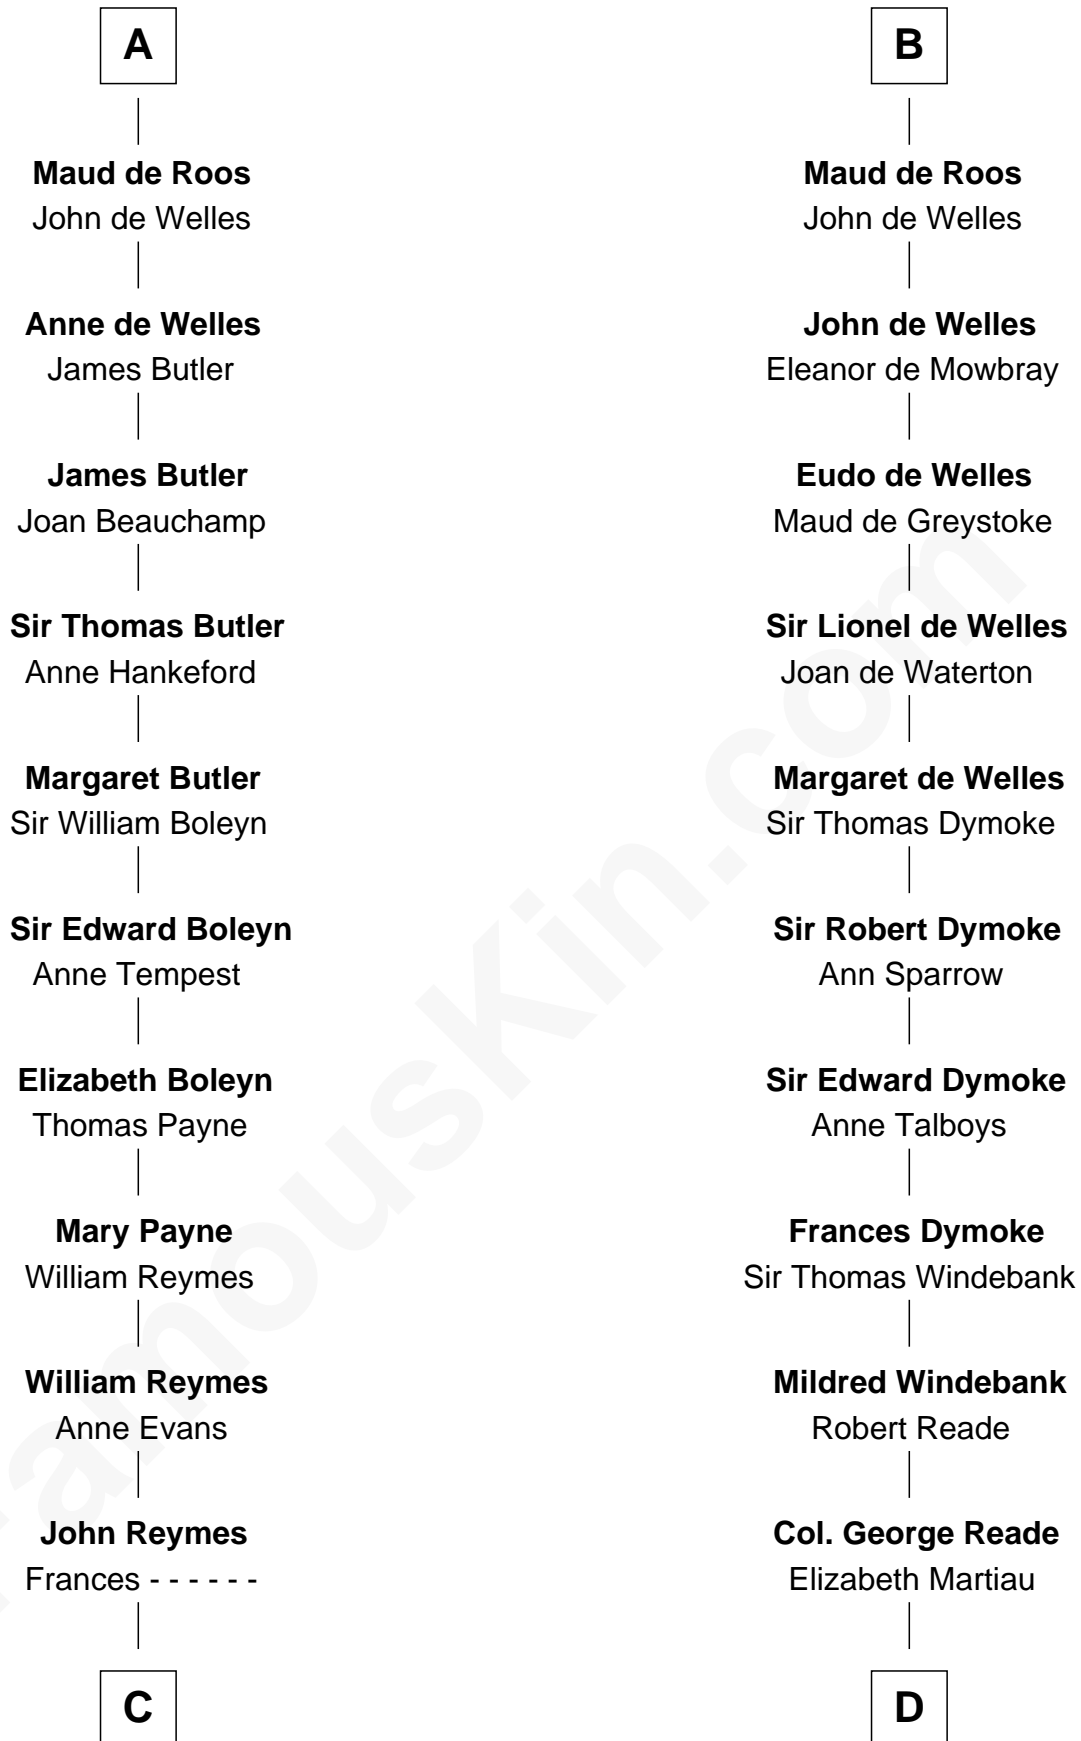

FamousKin.com

Relationship Chart of

William Floyd

Signer of the Declaration of Independence

21st cousin of

Meriwether Lewis

Lewis and Clark Expedition

William of Boulogne

C

Abigail Reymes
Rev. Nathaniel Brewster

Probable

Sarah Brewster
Jonathan Smith

Jonathan Smith
Elizabeth Platt

Tabitha Smith
Nicholl Floyd

William Floyd
Signer of Declaration of Independence

D

Mildred Reade
Col. Augustine Warner

Elizabeth Warner
Col. John Lewis

Col. Robert Lewis
Jane Meriwether

William Lewis
Lucy Meriwether

Meriwether Lewis
Lewis and Clark Expedition