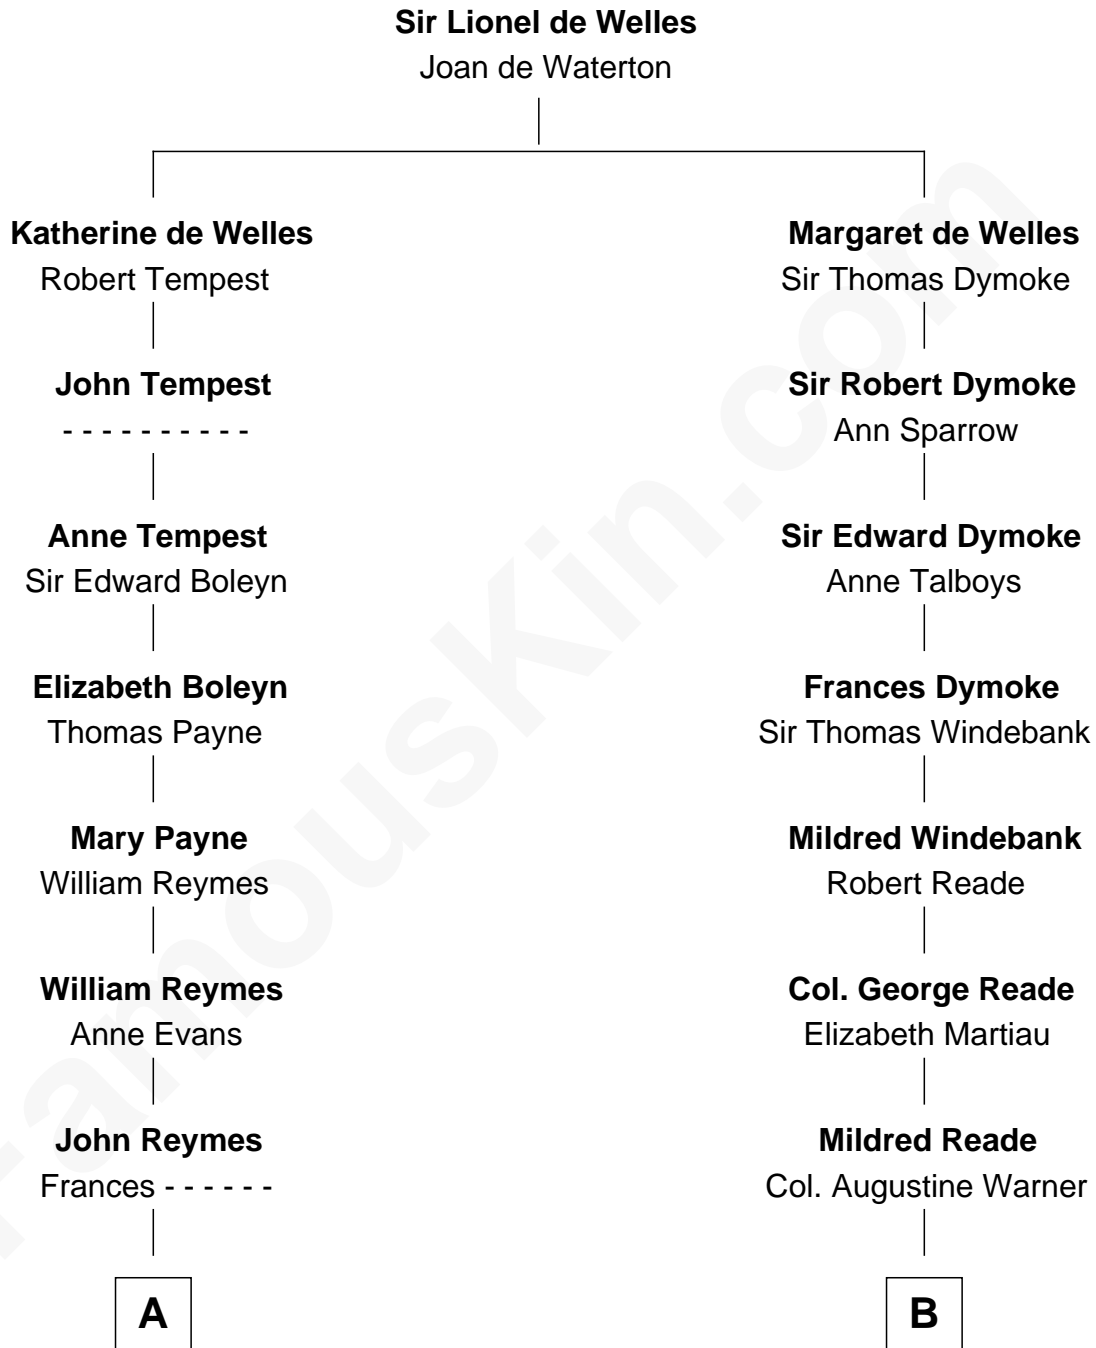

FamousKin.com

Relationship Chart of

William Floyd

Signer of the Declaration of Independence

10th cousin 1 time removed of

Meriwether Lewis

Lewis and Clark Expedition

A

Abigail Reymes
Rev. Nathaniel Brewster

Probable

Sarah Brewster
Jonathan Smith

Jonathan Smith
Elizabeth Platt

Tabitha Smith
Nicholl Floyd

William Floyd
Signer of Declaration of Independence

B

Elizabeth Warner
Col. John Lewis

Col. Robert Lewis
Jane Meriwether

William Lewis
Lucy Meriwether

Meriwether Lewis
Lewis and Clark Expedition