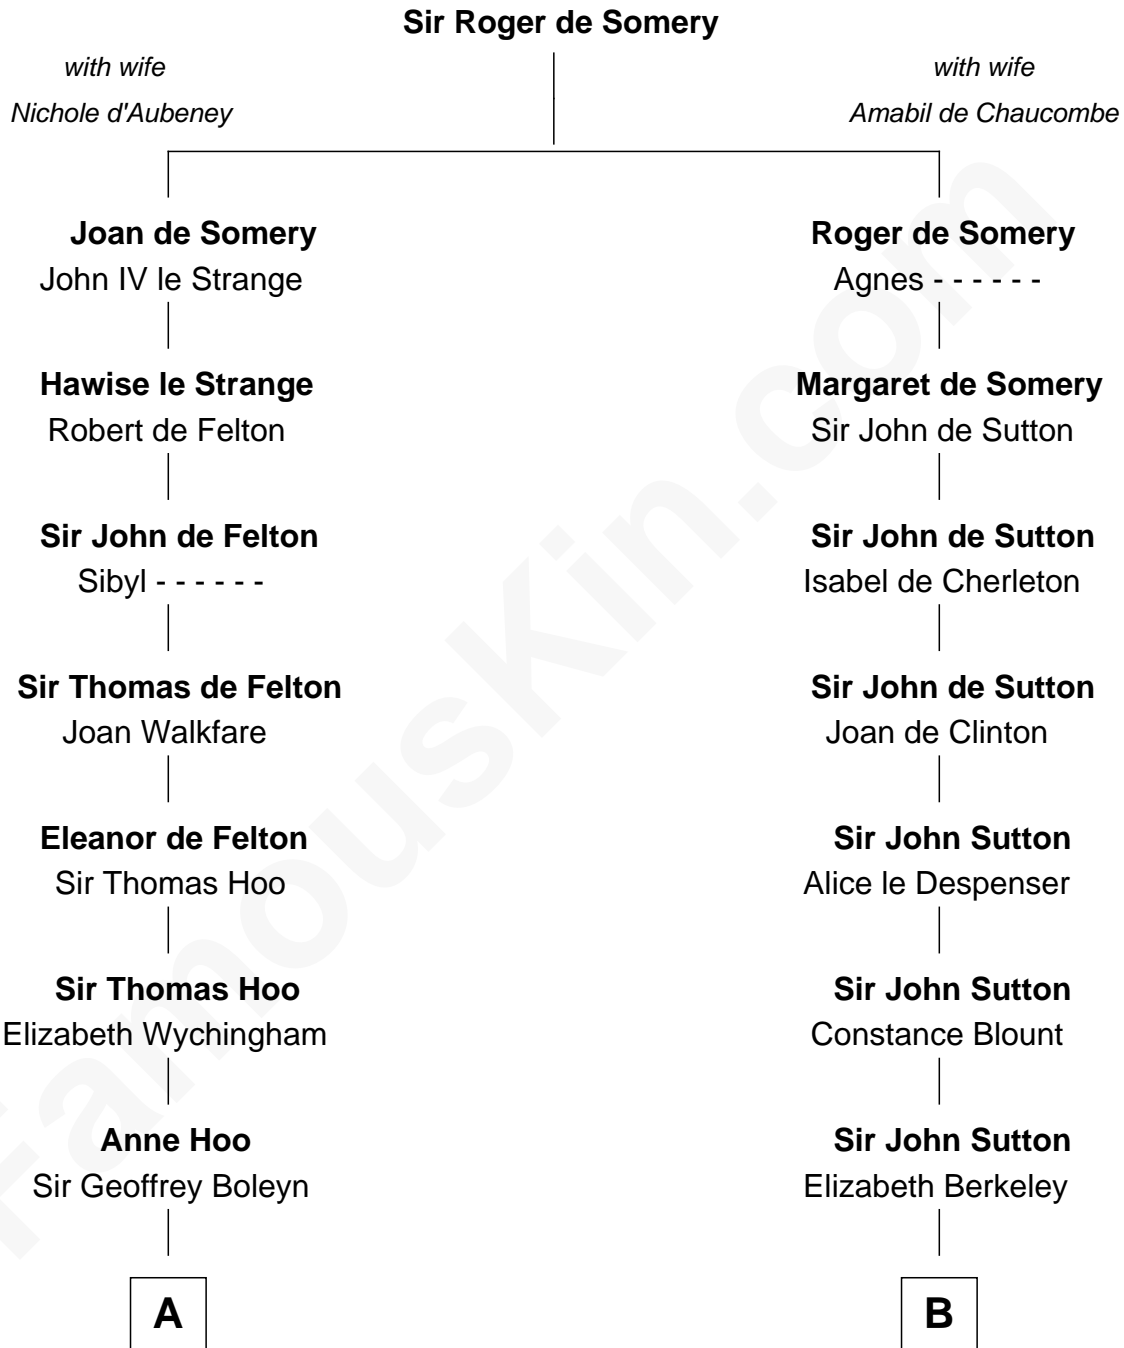

FamousKin.com

Relationship Chart of

William Floyd

Signer of the Declaration of Independence

16th cousin 1 time removed of

George Clinton

4th U.S. Vice President

A

Sir William Boleyn

Margaret Butler

Sir Edward Boleyn

Anne Tempest

Elizabeth Boleyn

Thomas Payne

Mary Payne

William Reymes