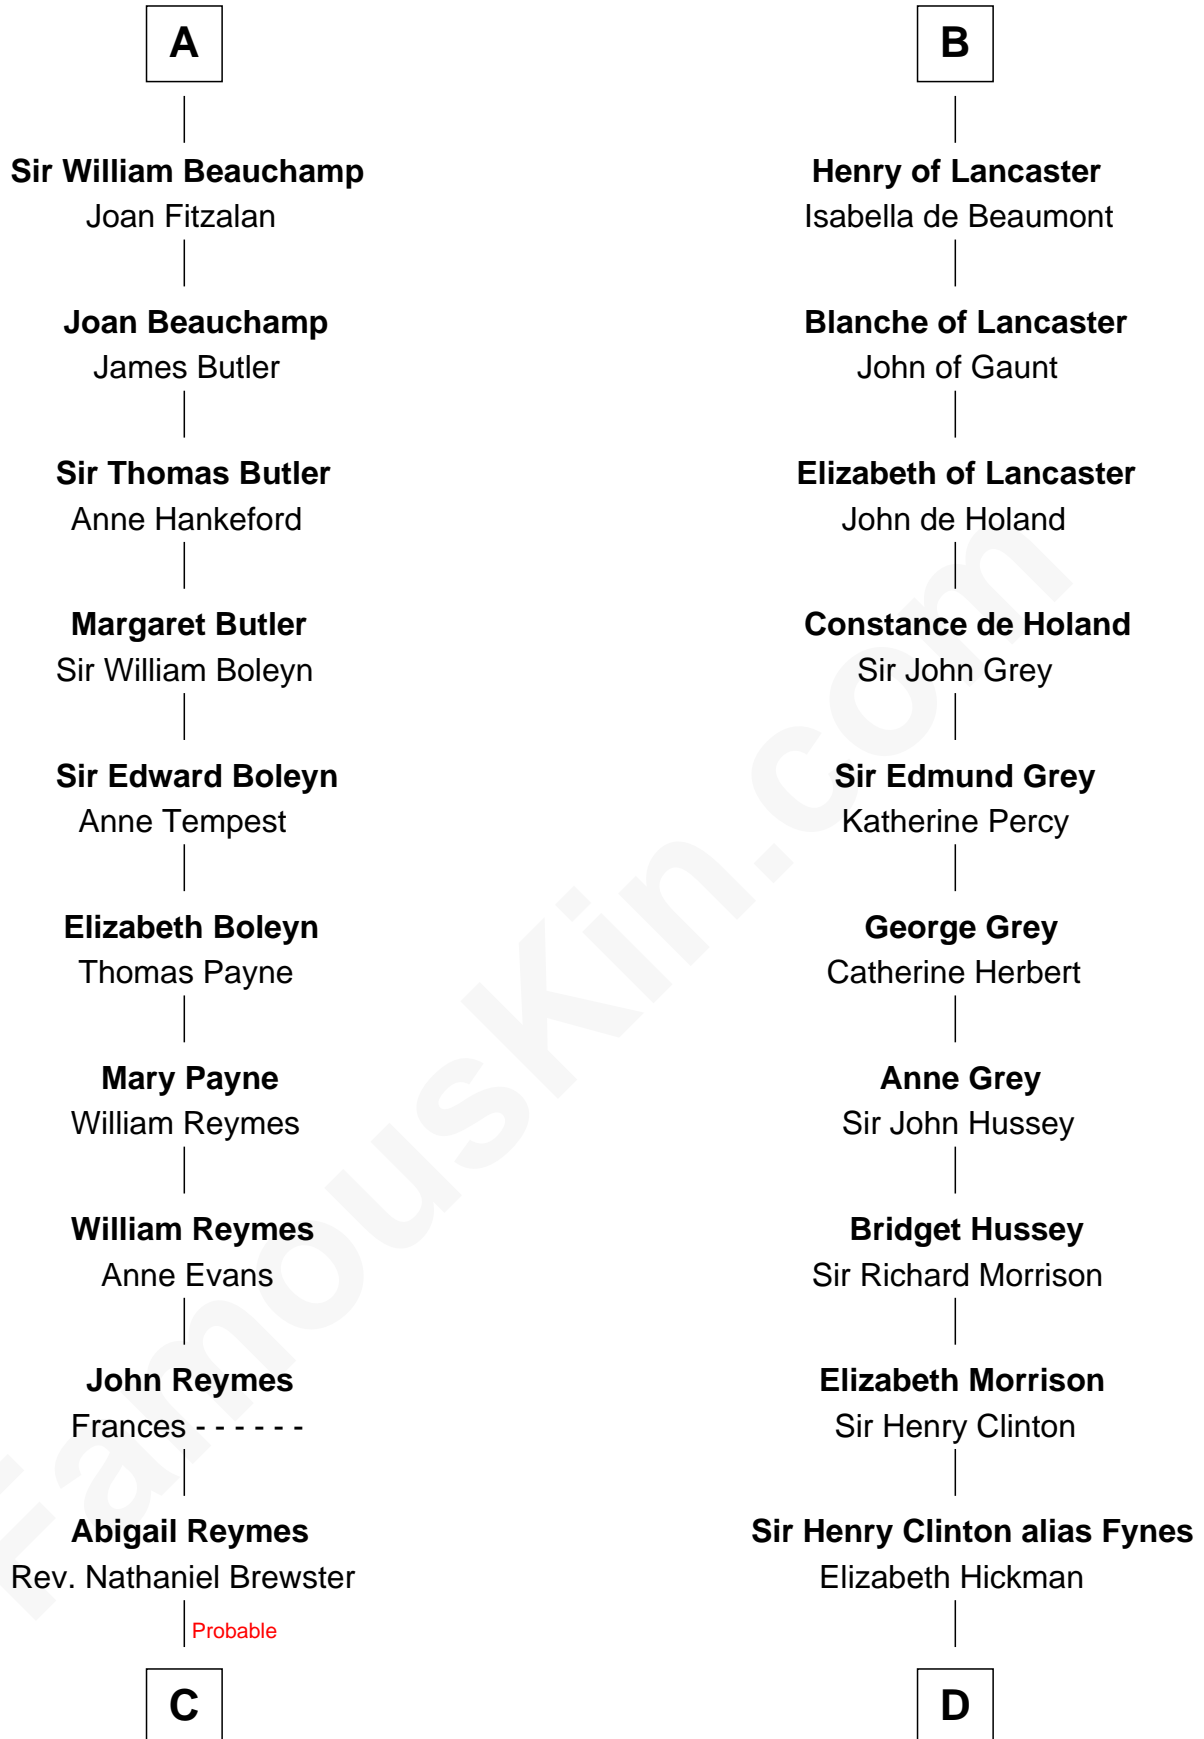

### William Floyd

*Signer of the Declaration of Independence*

20th cousin of

### George Clinton

*4th U.S. Vice President*

**Henry de Newburgh**

-----

**C**

**Sarah Brewster**  
Jonathan Smith

**Jonathan Smith**  
Elizabeth Platt

**Tabitha Smith**  
Nicholl Floyd

**William Floyd**

*Signer of Declaration of Independence*

**D**

**William Clinton**  
Elizabeth Kennedy

**James Clinton**  
Elizabeth Smith

**Charles Clinton**  
Elizabeth Denniston

**George Clinton**

*4th U.S. Vice President*