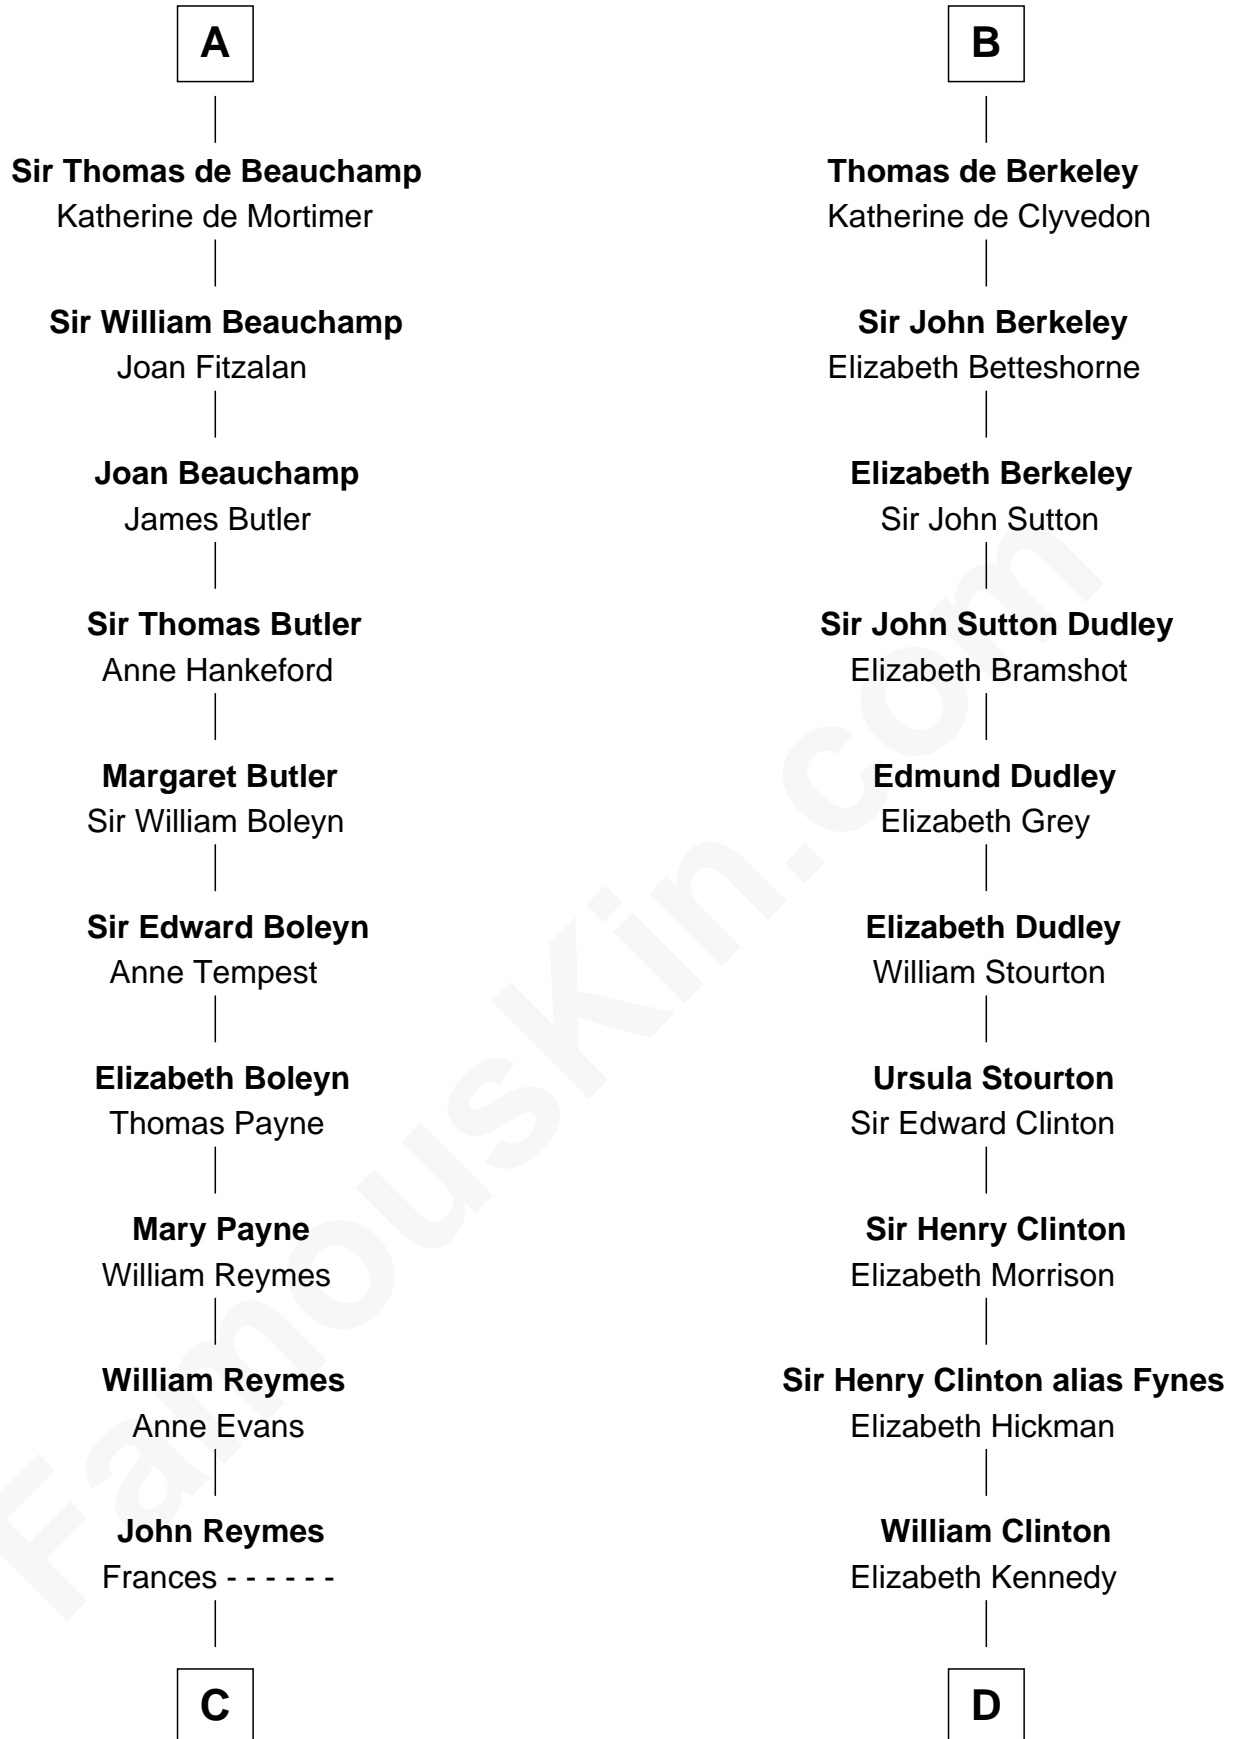

FamousKin.com

Relationship Chart of

William Floyd

Signer of the Declaration of Independence

19th cousin 2 times removed of

George Clinton

4th U.S. Vice President

Sir Robert de Beaumont

Margaret de Quincy

Sir William de Ferrers

Joan de Ferrers

Sir Thomas de Berkeley

Sir Maurice de Berkeley

Eve la Zouche

B

C