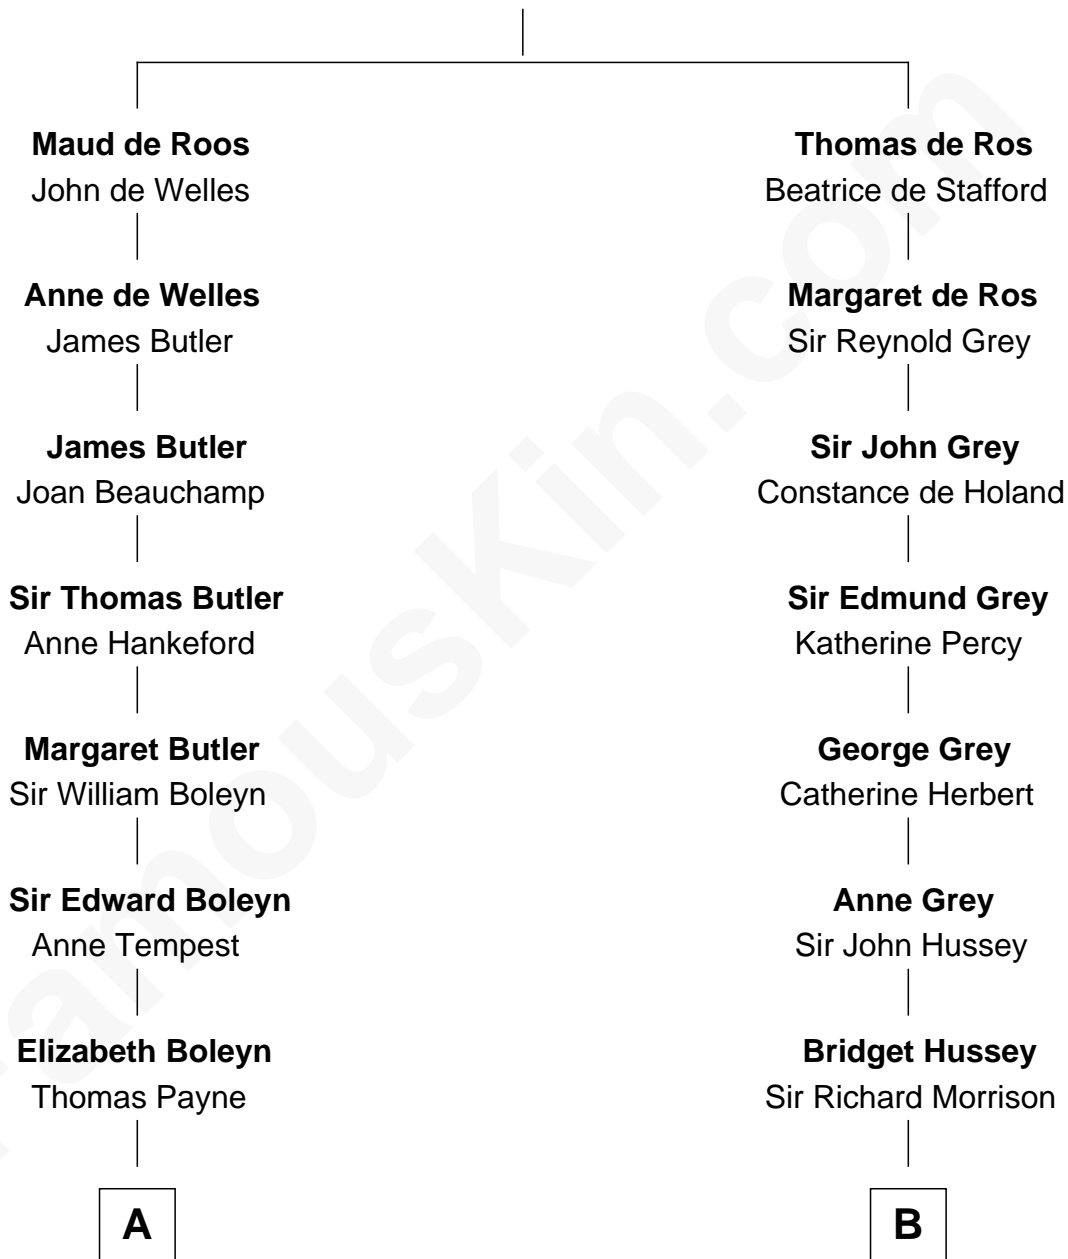

FamousKin.com

Relationship Chart of

William Floyd

Signer of the Declaration of Independence

12th cousin 2 times removed of

George Clinton

4th U.S. Vice President

Sir William de Ros
Margery de Badlesmere

Tabitha Smith
Nicholl Floyd

William Floyd

Signer of Declaration of Independence

B

Elizabeth Morrison
Sir Henry Clinton

Sir Henry Clinton alias Fynes
Elizabeth Hickman

William Clinton
Elizabeth Kennedy

James Clinton
Elizabeth Smith