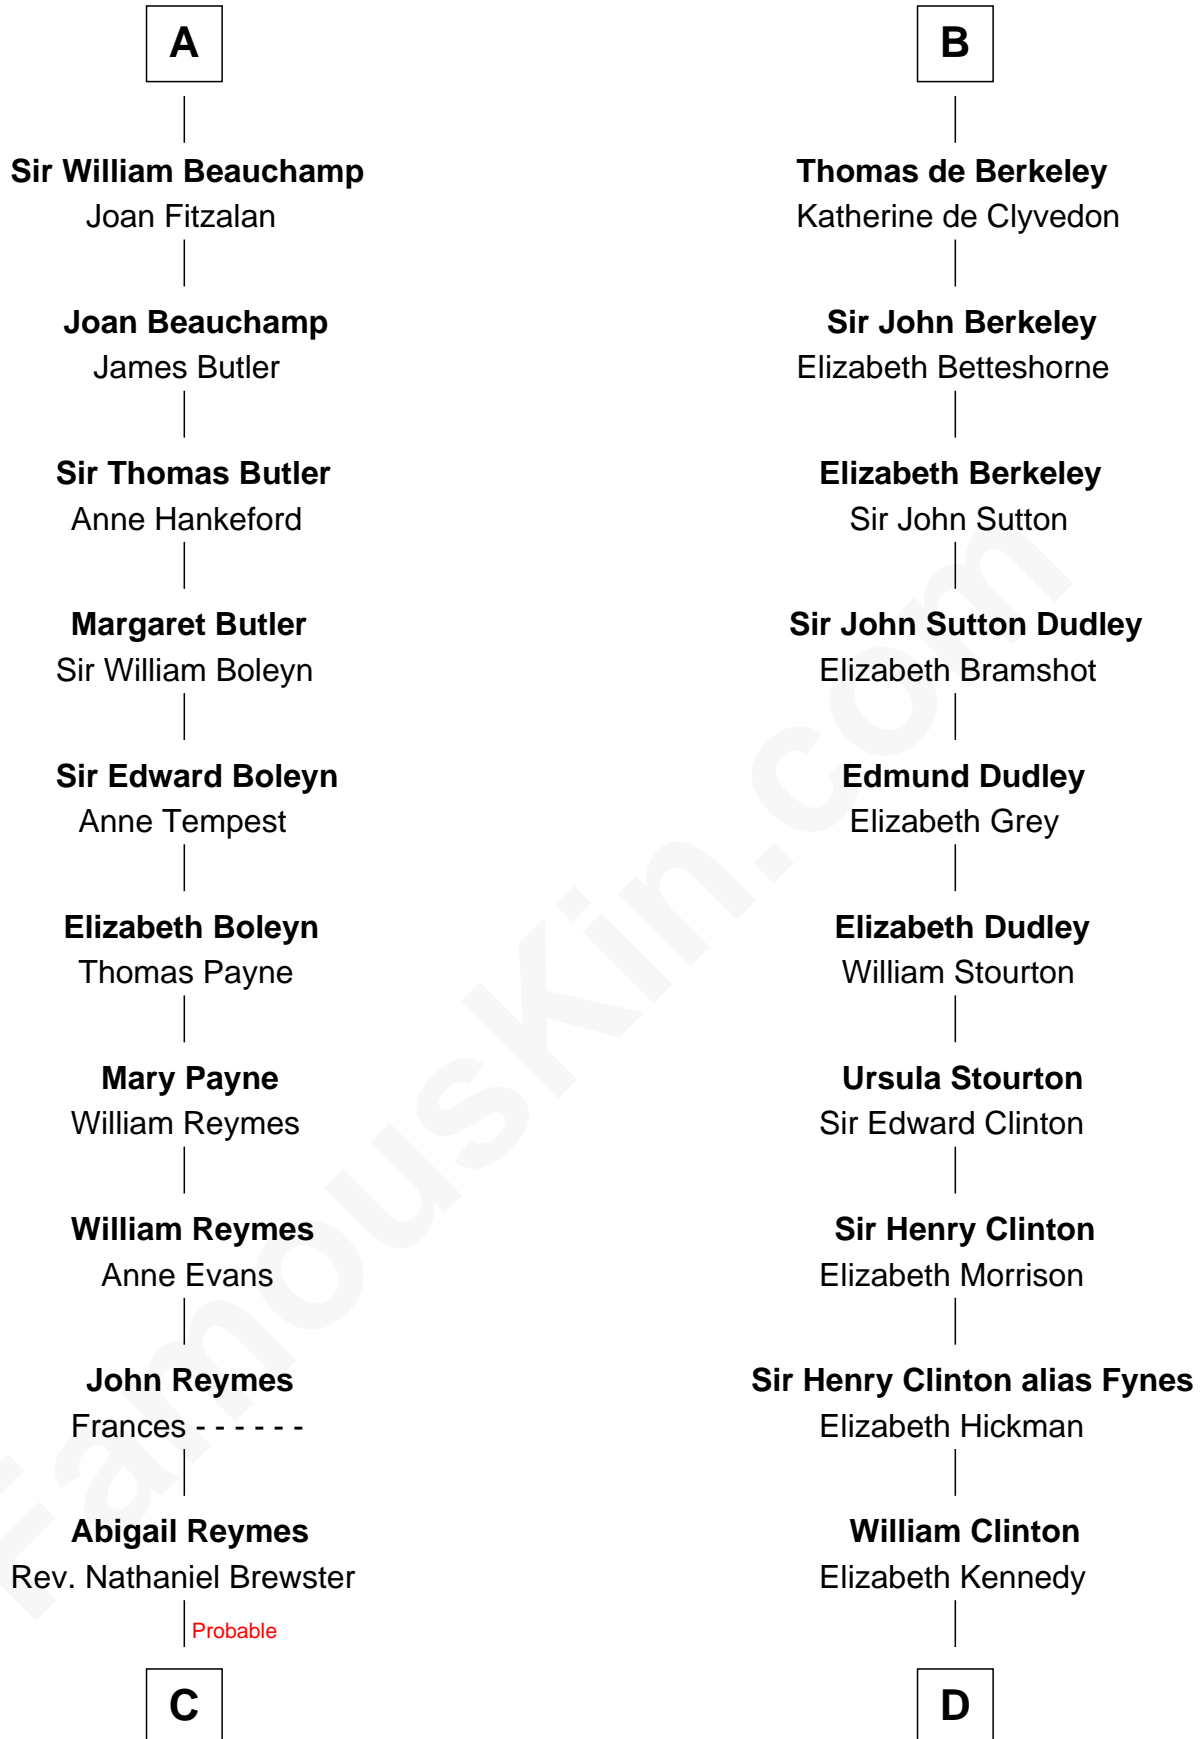

FamousKin.com

Relationship Chart of

William Floyd

Signer of the Declaration of Independence

19th cousin 1 time removed of

George Clinton

4th U.S. Vice President

Gilbert Fitzrichard de Clare
Adeliza de Clermont-en-Beauvaisis

Sir Thomas de Beauchamp
Katherine de Mortimer

A

Gilbert Fitzgilbert de Clare
Isabel de Beaumont

Richard de Clare
Aoife MacMurrough

Isabel de Clare
Sir William Marshal

Eva Marshal
William de Braiose

Eve de Braiose
Sir William de Cantilupe

Milicent de Cantilupe
Eudo la Zouche

Eve la Zouche
Sir Maurice de Berkeley

B

C

Sarah Brewster
Jonathan Smith

Jonathan Smith
Elizabeth Platt

Tabitha Smith
Nicholl Floyd

William Floyd
Signer of Declaration of Independence