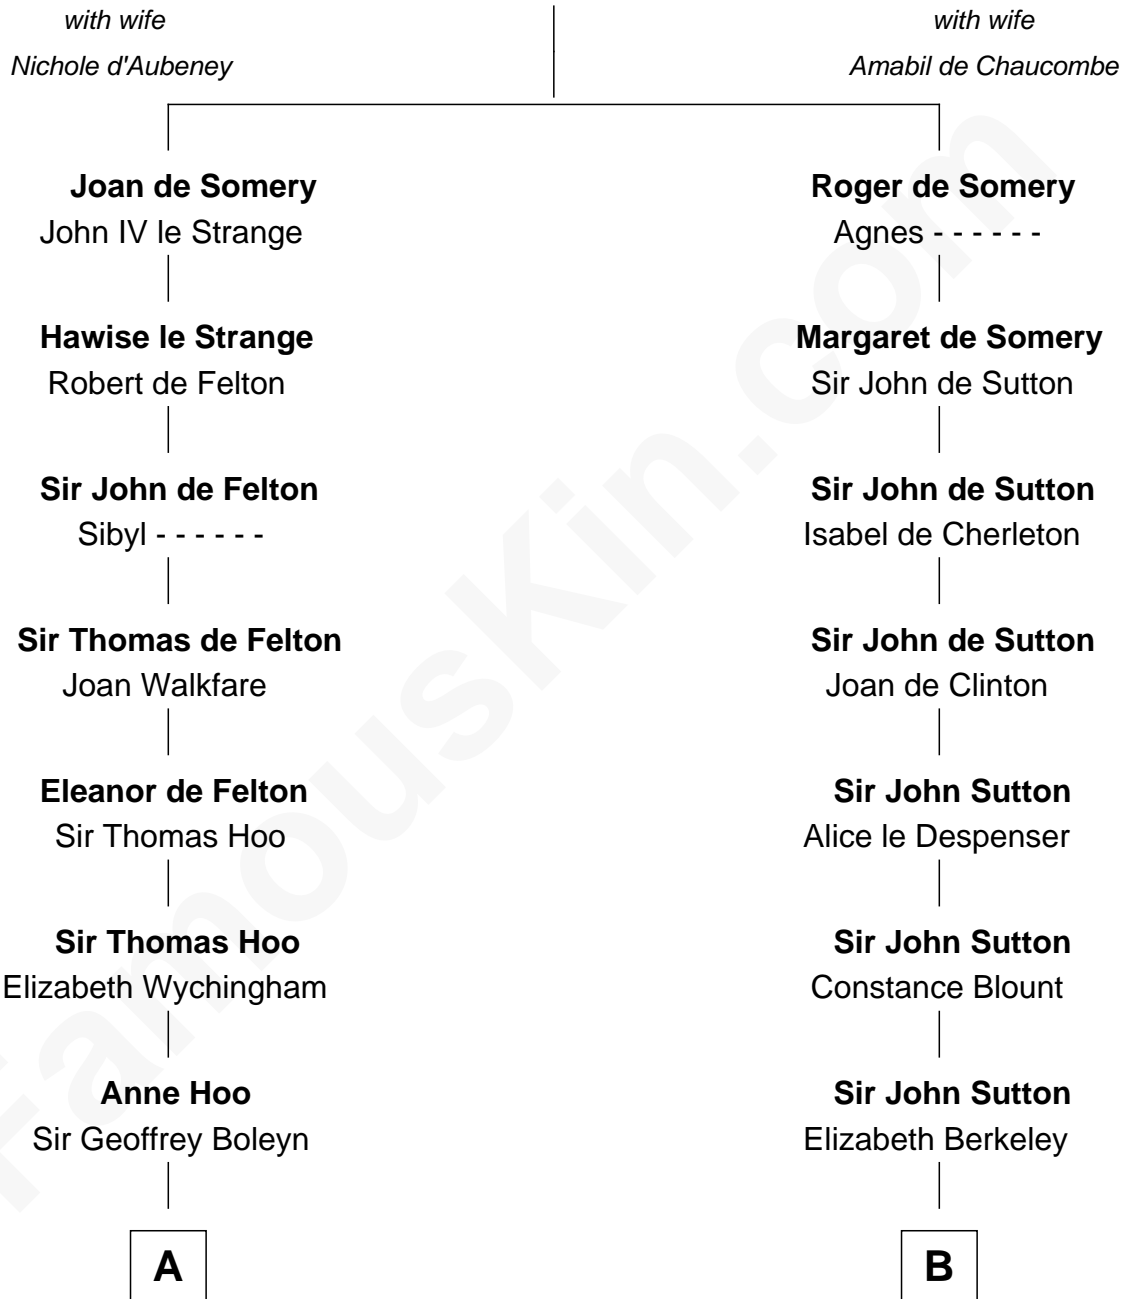

## Relationship Chart of

### William Floyd

*Signer of the Declaration of Independence*

17th cousin of

### DeWitt Clinton

*6th Governor of New York*

### Sir Roger de Somery

**A**

**Sir William Boleyn**

Margaret Butler

**Sir Edward Boleyn**

Anne Tempest

**Elizabeth Boleyn**

Thomas Payne