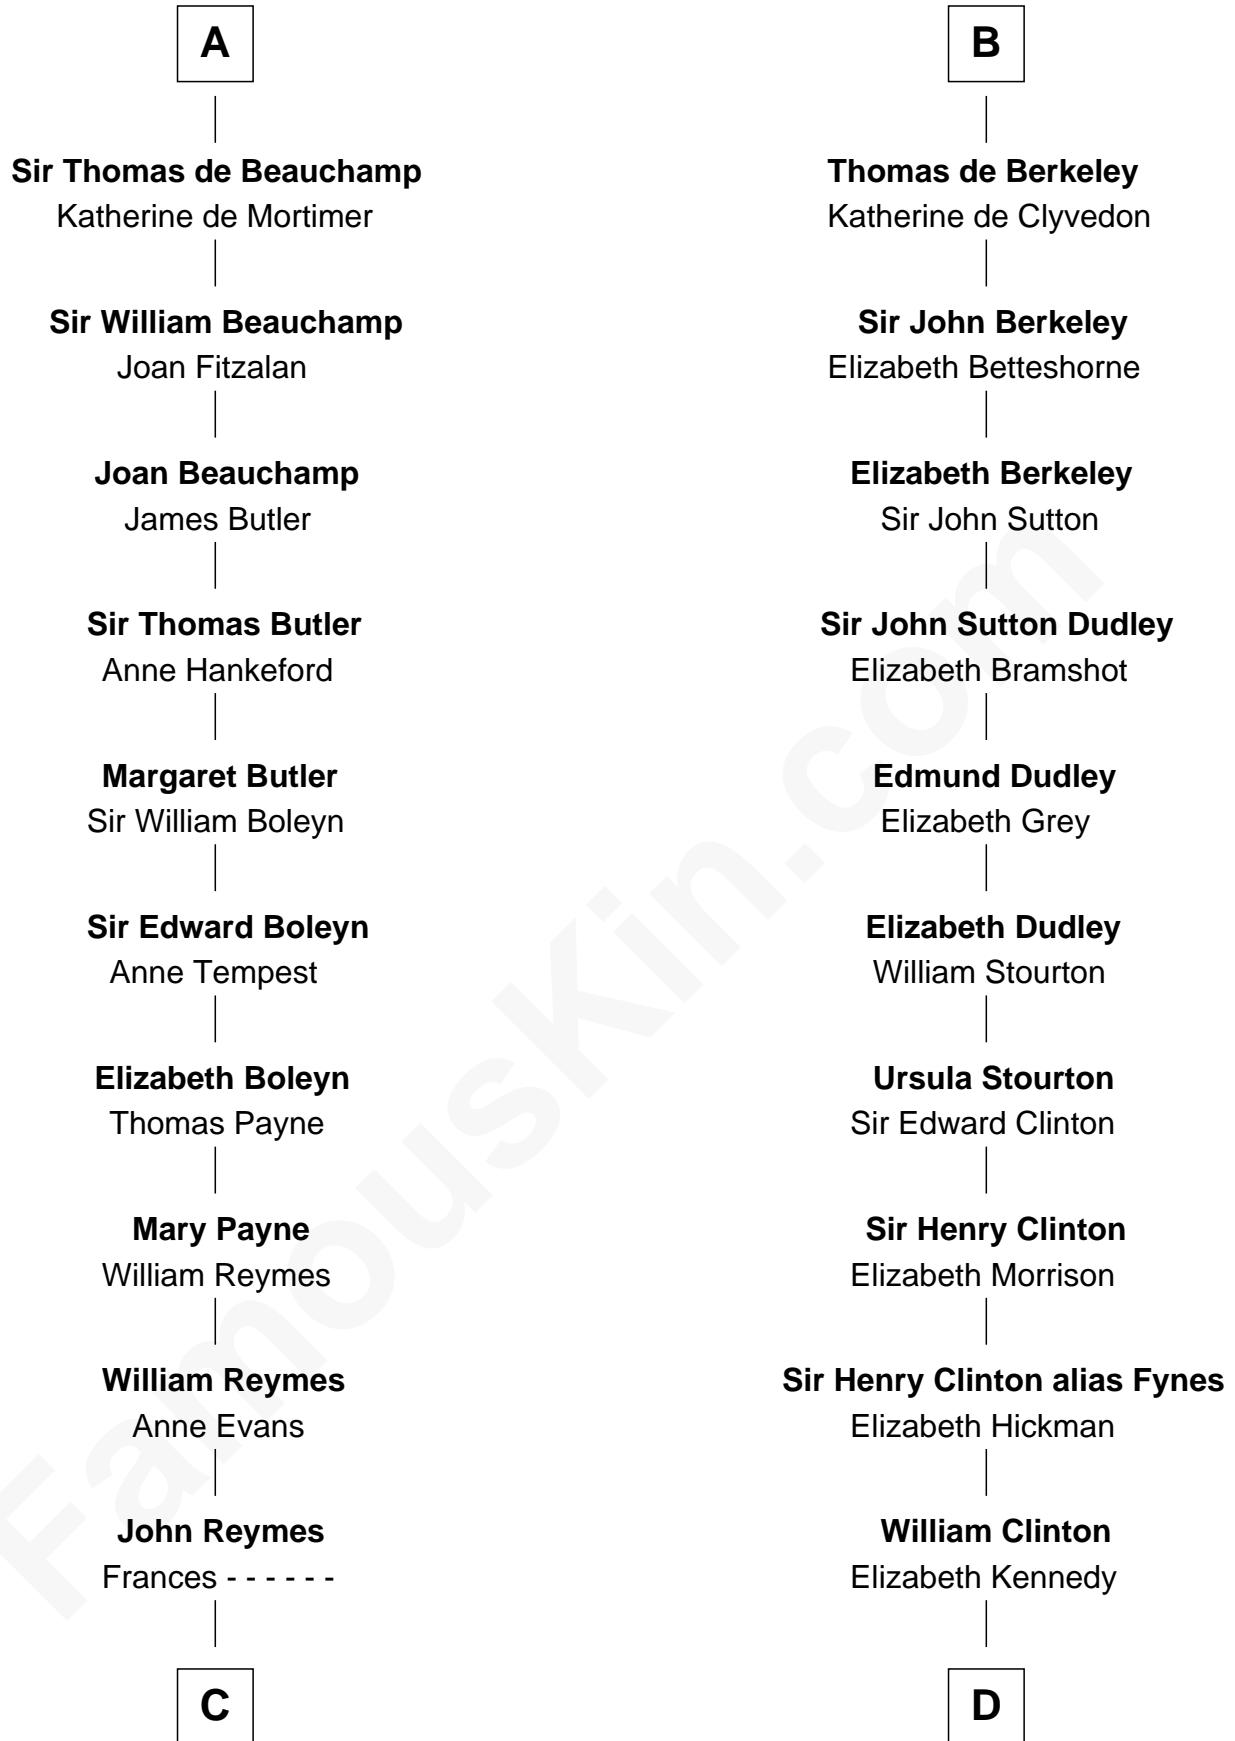

## Relationship Chart of

### William Floyd

*Signer of the Declaration of Independence*

20th cousin 1 time removed of

### DeWitt Clinton

*6th Governor of New York*

**Mitchertach O'Toole**  
Cacht Inion Loigsig O'Morda

**C**

**Abigail Reymes**  
Rev. Nathaniel Brewster

Probable

**Sarah Brewster**  
Jonathan Smith

**Jonathan Smith**  
Elizabeth Platt

**Tabitha Smith**  
Nicholl Floyd

**William Floyd**  
*Signer of Declaration of Independence*

**D**

**James Clinton**  
Elizabeth Smith

**Charles Clinton**  
Elizabeth Denniston

**Gen. James Clinton**  
Mary DeWitt