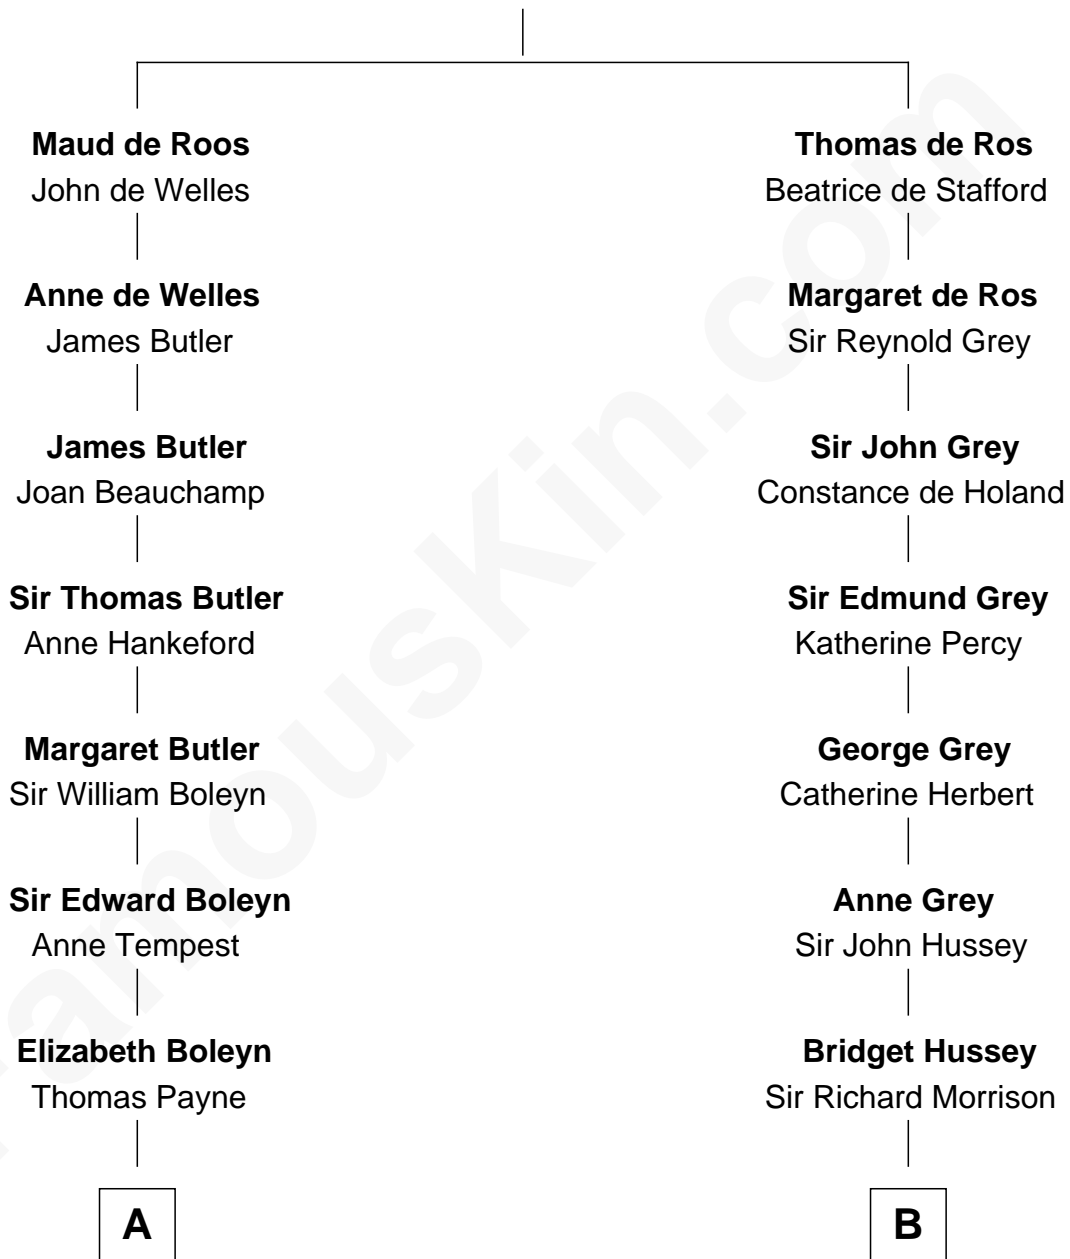

FamousKin.com

Relationship Chart of

William Floyd

Signer of the Declaration of Independence

13th cousin 1 time removed of

DeWitt Clinton

6th Governor of New York

Sir William de Ros
Margery de Badlesmere

Tabitha Smith
Nicholl Floyd

William Floyd
Signer of Declaration of Independence

B

Elizabeth Morrison
Sir Henry Clinton

Sir Henry Clinton alias Fynes
Elizabeth Hickman

William Clinton
Elizabeth Kennedy

James Clinton
Elizabeth Smith