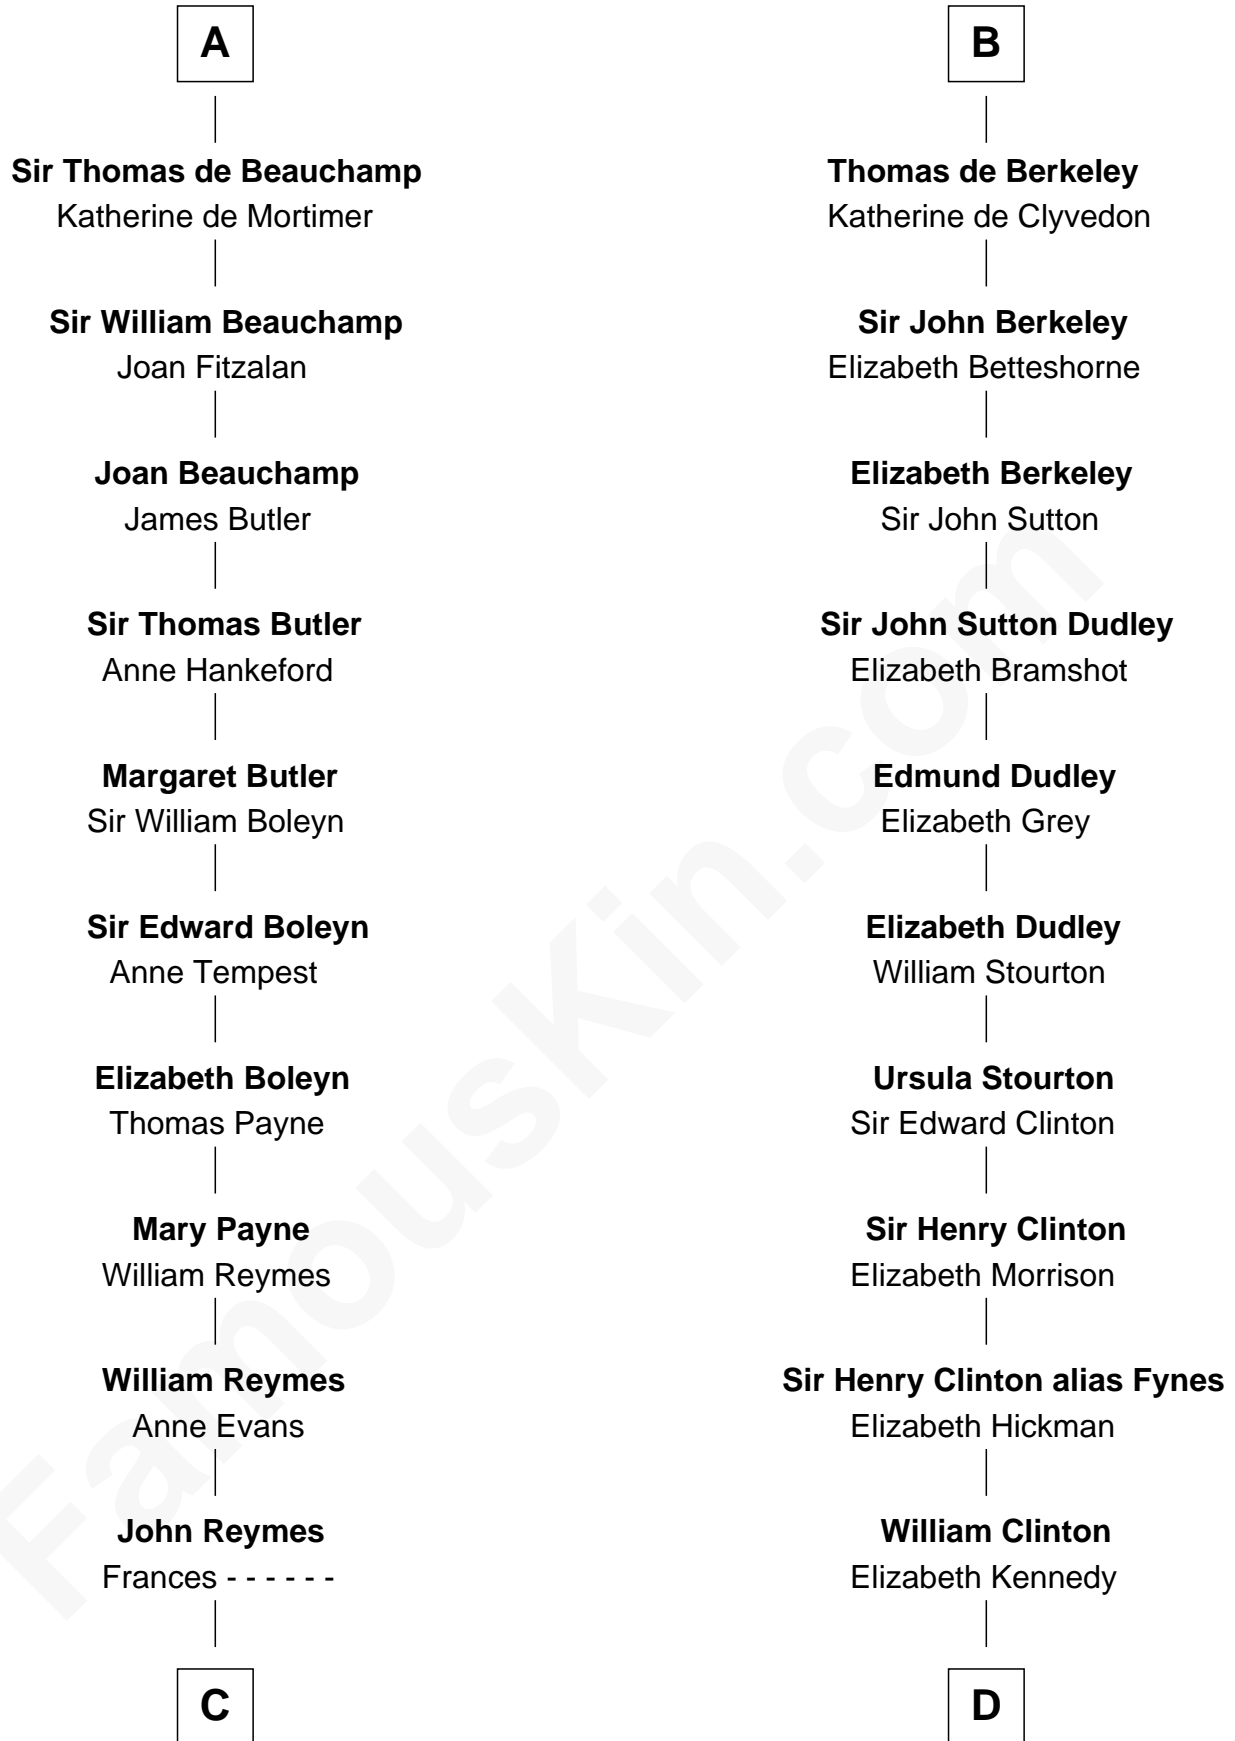

### William Floyd

*Signer of the Declaration of Independence*

20th cousin 1 time removed of

### DeWitt Clinton

*6th Governor of New York*

**Ranulf de Briquessart**

Margaret Goz

**C**

**Abigail Reymes**  
Rev. Nathaniel Brewster

Probable

**Sarah Brewster**  
Jonathan Smith

**Jonathan Smith**  
Elizabeth Platt

**Tabitha Smith**  
Nicholl Floyd

**William Floyd**  
*Signer of Declaration of Independence*

**D**

**James Clinton**  
Elizabeth Smith

**Charles Clinton**  
Elizabeth Denniston

**Gen. James Clinton**  
Mary DeWitt

**DeWitt Clinton**  
*6th Governor of New York*