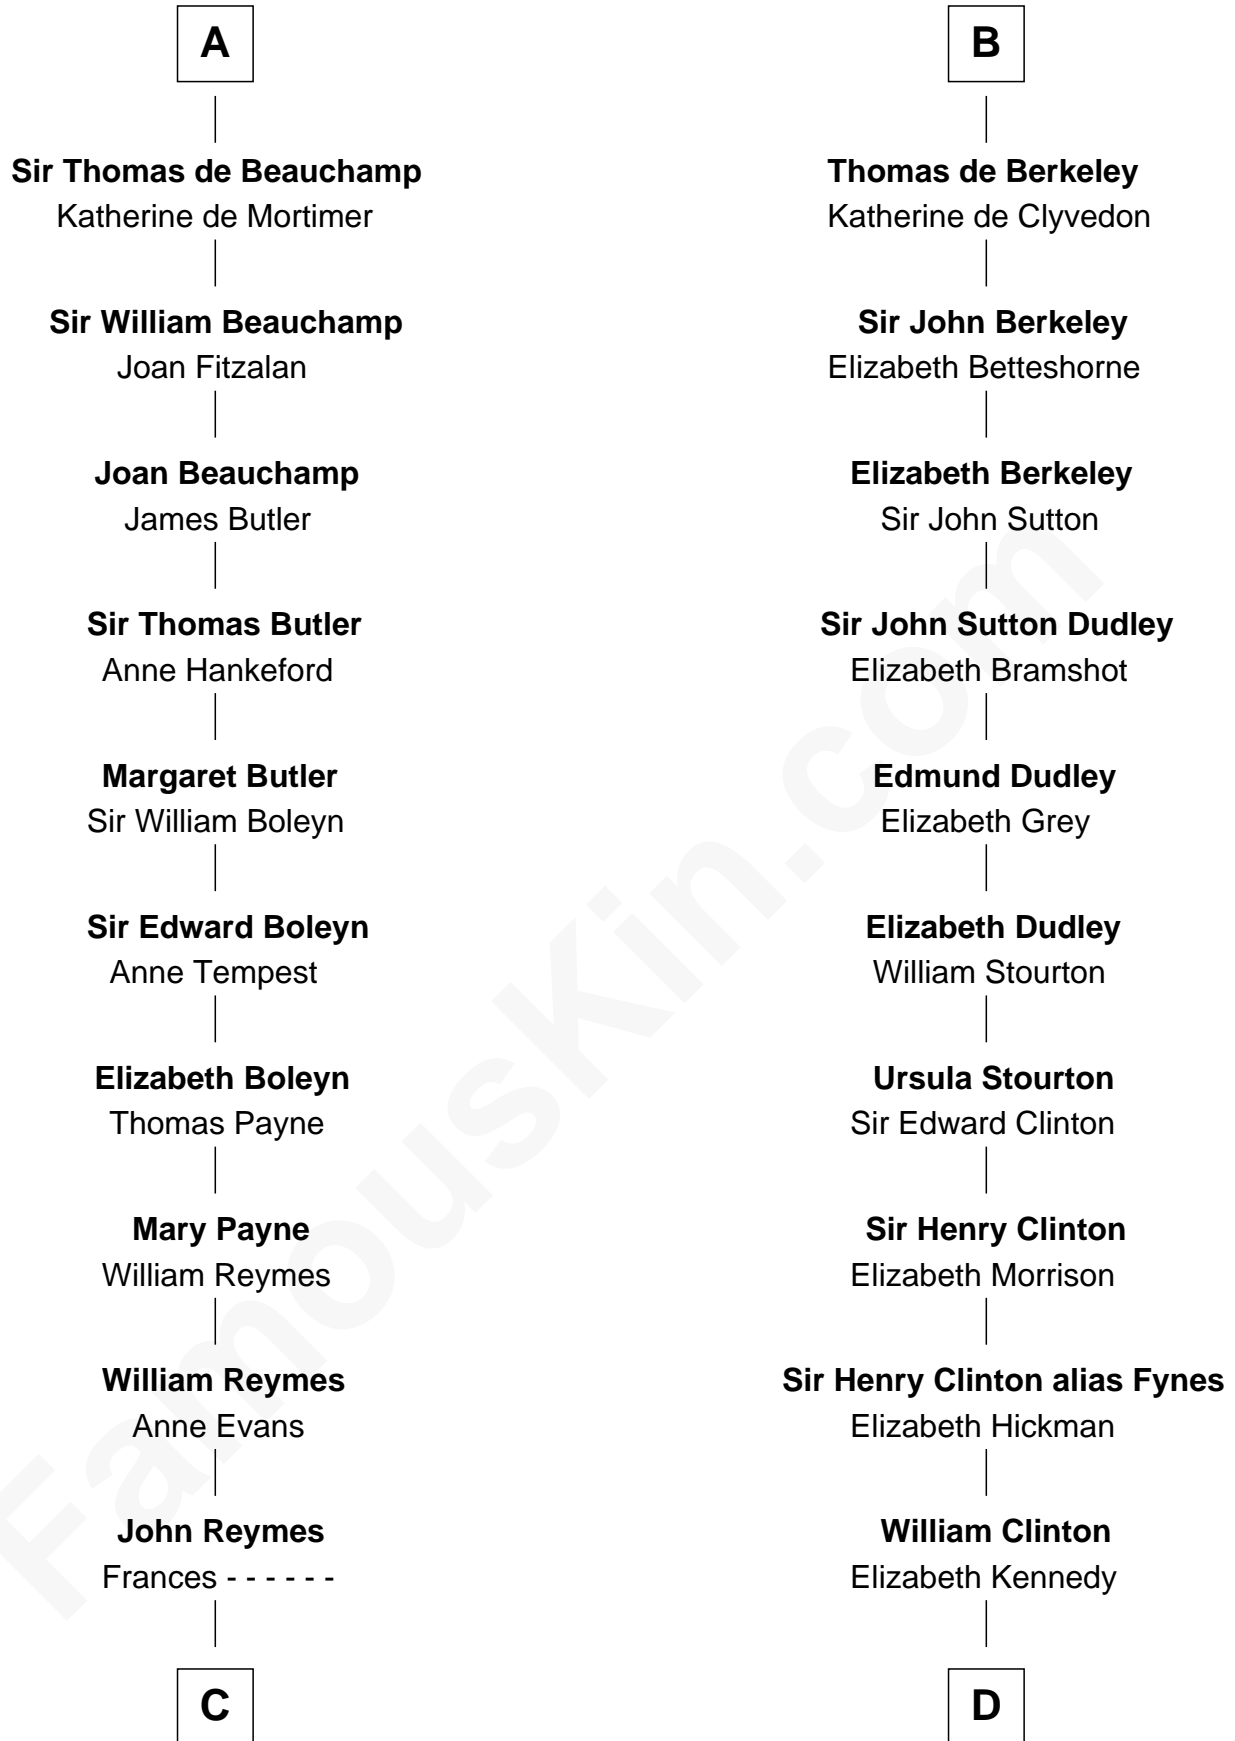

### William Floyd

*Signer of the Declaration of Independence*

20th cousin 1 time removed of

### DeWitt Clinton

*6th Governor of New York*

Ralph de Gael

-----

**C**

**Abigail Reymes**  
Rev. Nathaniel Brewster

Probable

**Sarah Brewster**  
Jonathan Smith

**Jonathan Smith**  
Elizabeth Platt

**Tabitha Smith**  
Nicholl Floyd

**William Floyd**  
*Signer of Declaration of Independence*

**D**

**James Clinton**  
Elizabeth Smith

**Charles Clinton**  
Elizabeth Denniston

**Gen. James Clinton**  
Mary DeWitt

**DeWitt Clinton**  
*6th Governor of New York*

FamousKin.com