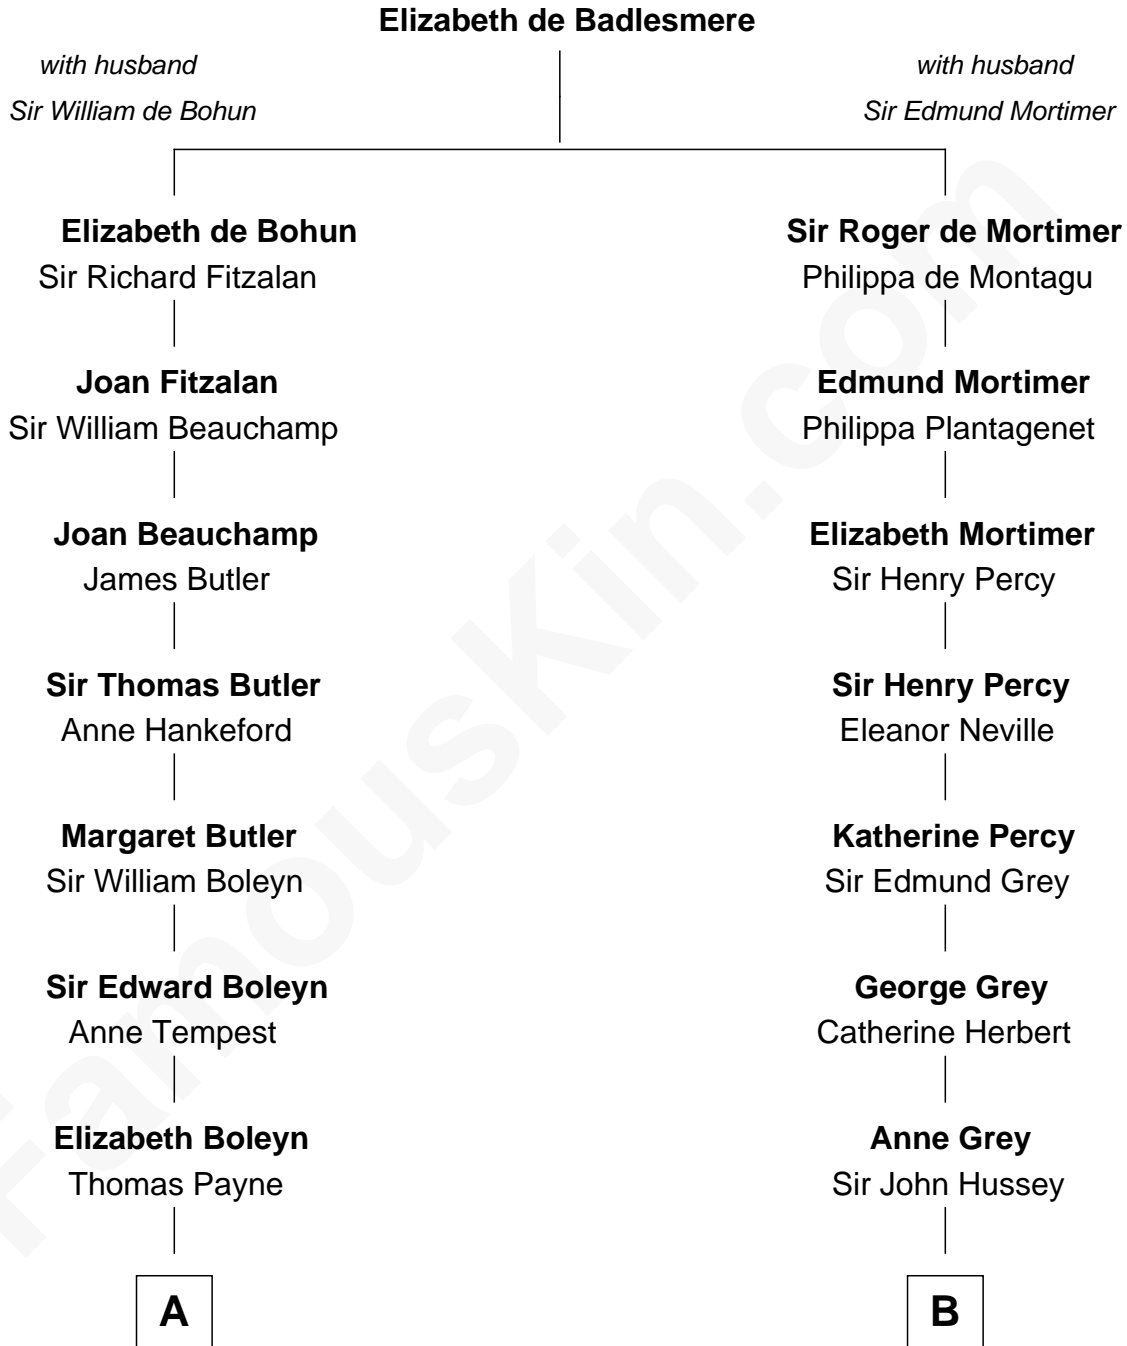

FamousKin.com

Relationship Chart of

William Floyd

Signer of the Declaration of Independence

14th cousin of

DeWitt Clinton

6th Governor of New York

A