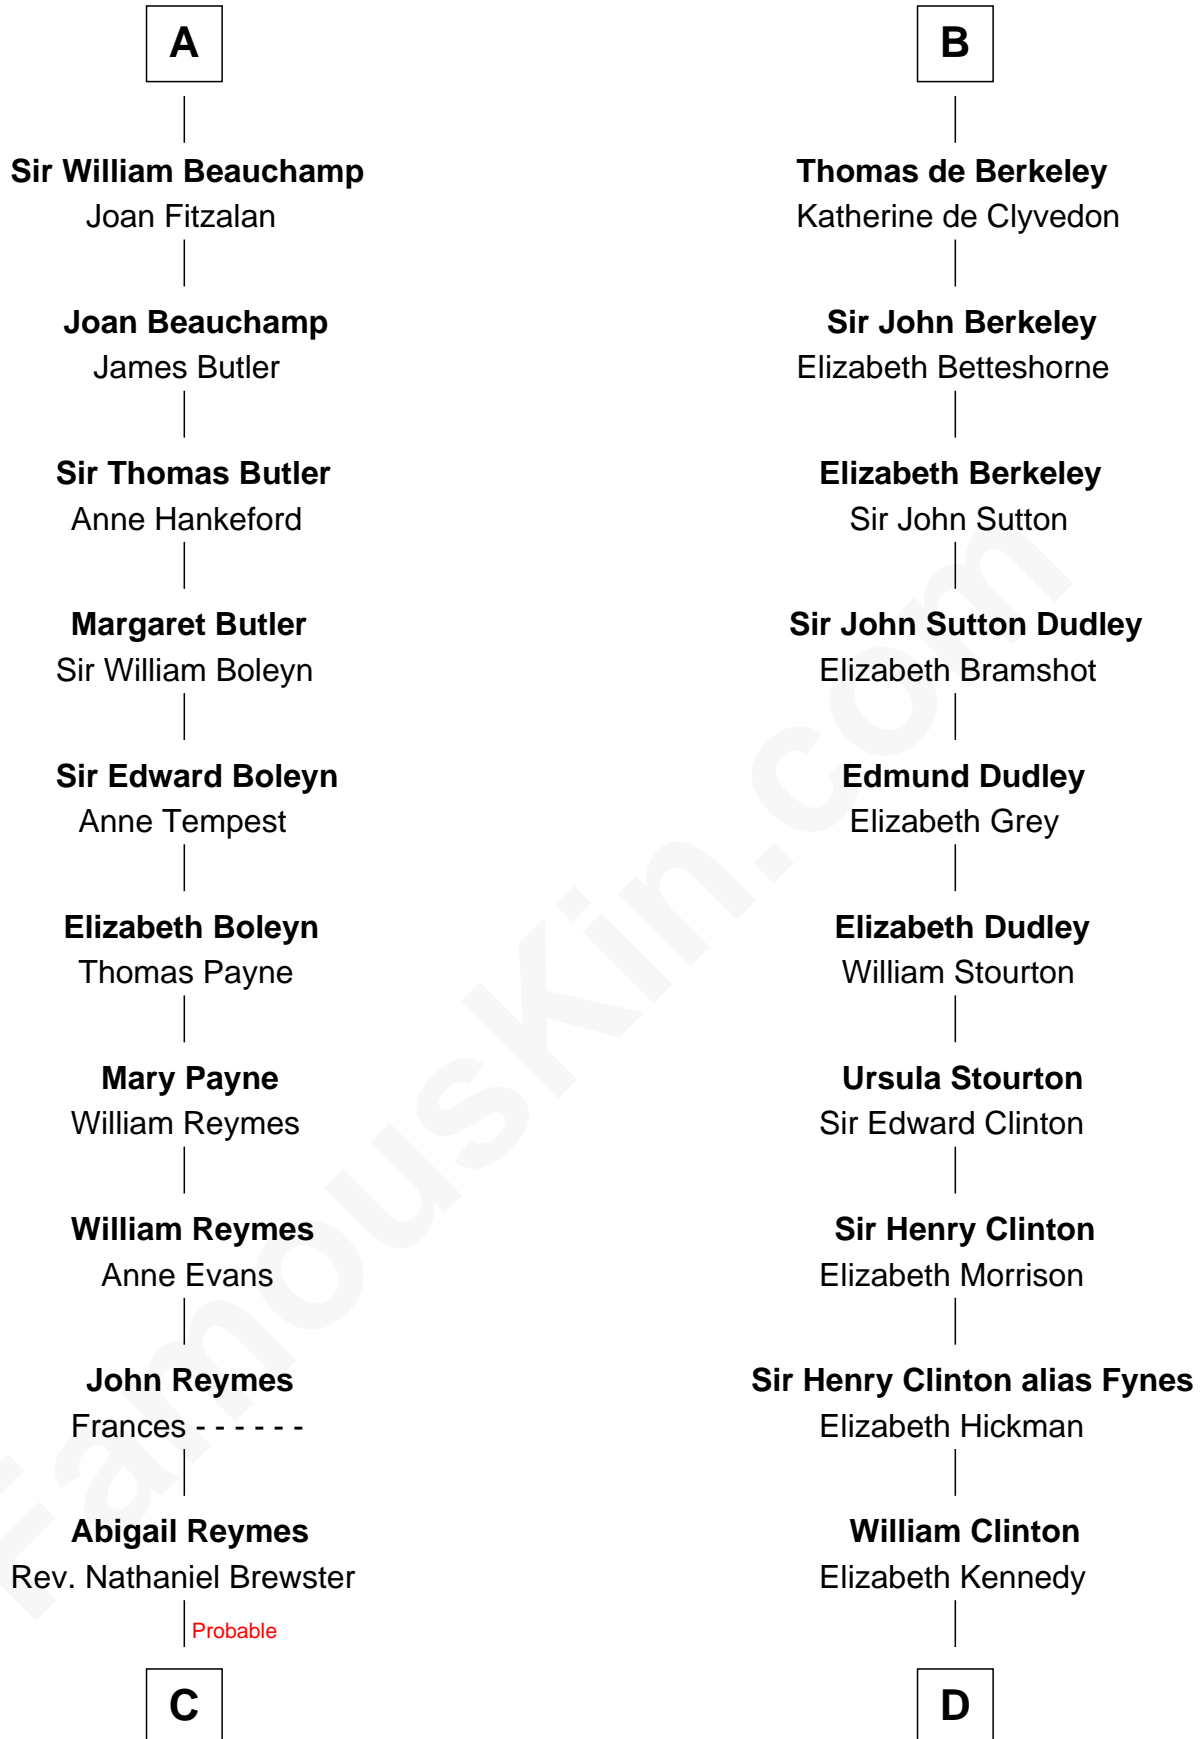

FamousKin.com

Relationship Chart of

William Floyd

Signer of the Declaration of Independence

20th cousin of

DeWitt Clinton

6th Governor of New York

Gilbert Fitzrichard de Clare
Adeliza de Clermont-en-Beauvaisis

Isabel de Beaumont

Richard de Clare

Aoife MacMurrough

Isabel de Clare

Sir William Marshal

Eva Marshal

William de Braiose

Eve de Braiose

Sir William de Cantilupe

Milicent de Cantilupe

Eudo la Zouche

Eve la Zouche

Sir Maurice de Berkeley

B

C

Sarah Brewster
Jonathan Smith