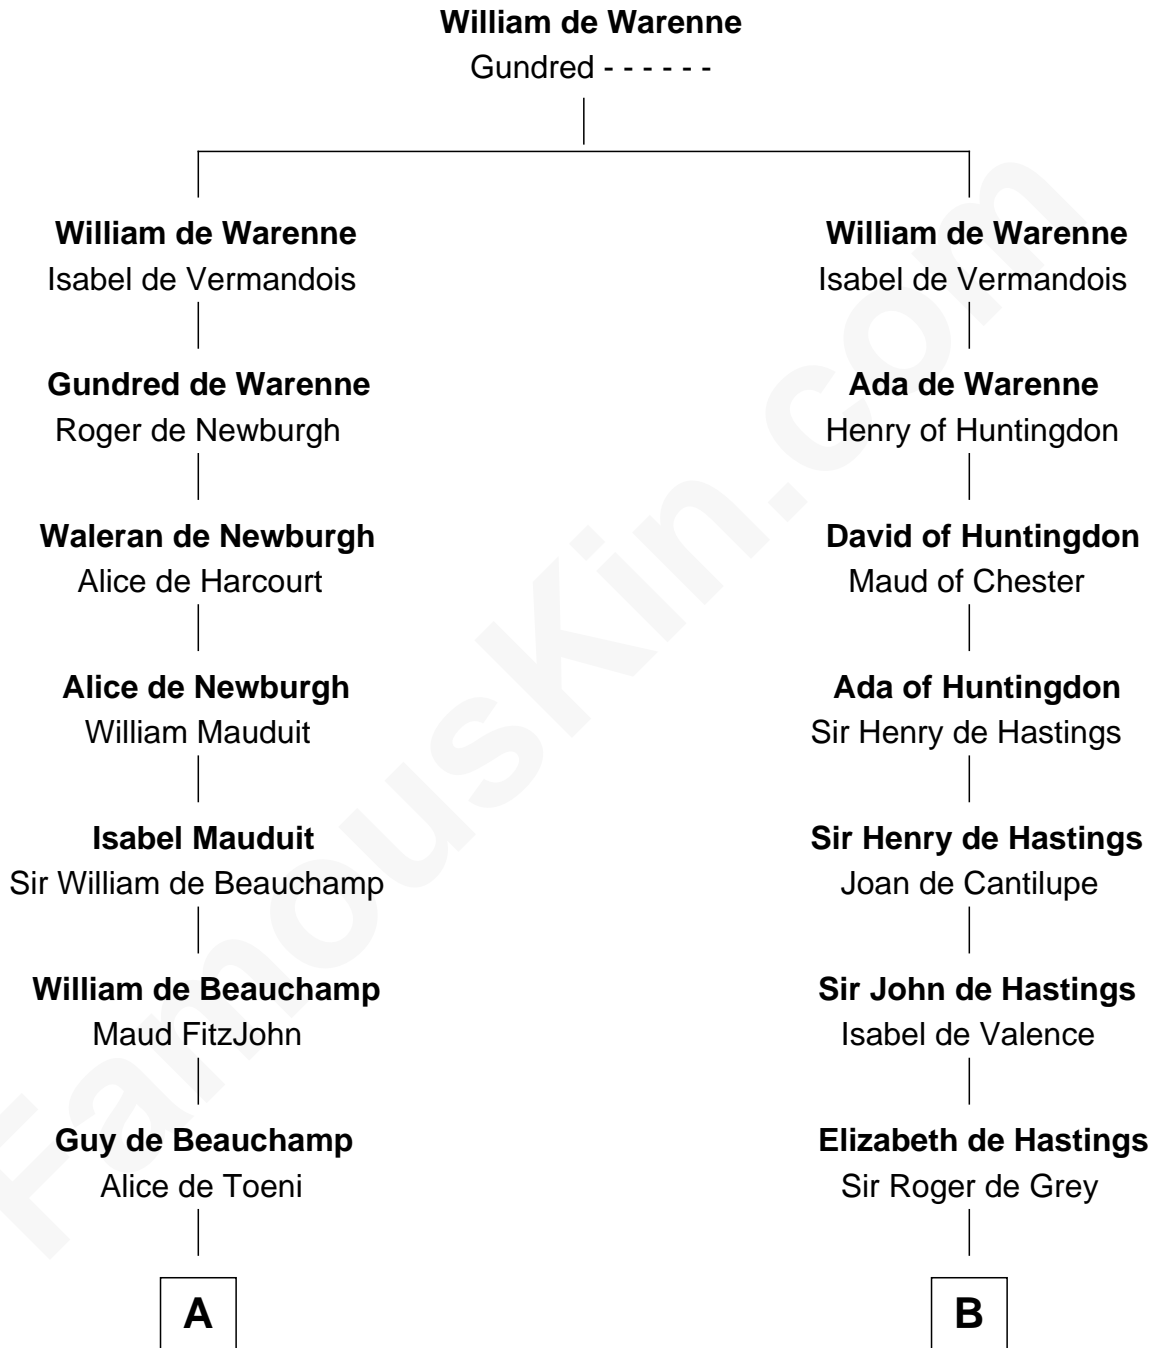

FamousKin.com

Relationship Chart of

William Floyd

Signer of the Declaration of Independence

20th cousin 1 time removed of

DeWitt Clinton

6th Governor of New York

C

Abigail Reymes
Rev. Nathaniel Brewster

Probable

Sarah Brewster
Jonathan Smith

Jonathan Smith
Elizabeth Platt

Tabitha Smith
Nicholl Floyd

William Floyd
Signer of Declaration of Independence

D

James Clinton
Elizabeth Smith

Charles Clinton
Elizabeth Denniston

Gen. James Clinton
Mary DeWitt

DeWitt Clinton
6th Governor of New York

FamousKin.com