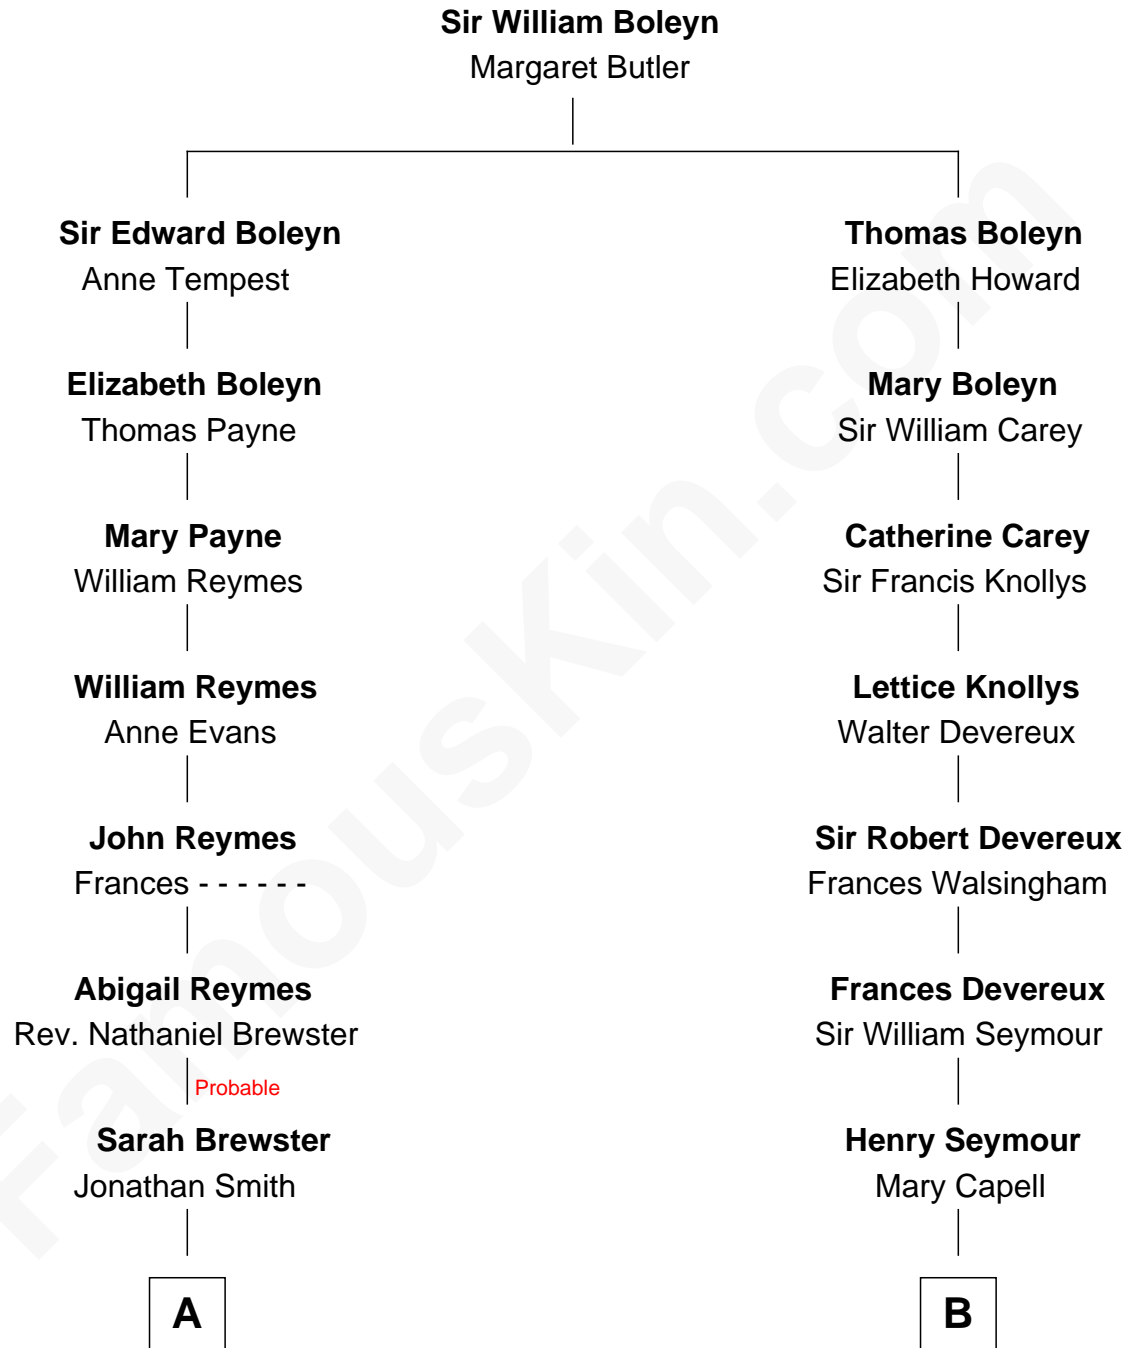

FamousKin.com

Relationship Chart of

William Floyd

Signer of the Declaration of Independence

9th cousin 2 times removed of

Lt. Gen. James Brudenell

Leader of the "Charge of the Light Brigade"

A

Jonathan Smith
Elizabeth Platt

Tabitha Smith
Nicholl Floyd

William Floyd

Signer of Declaration of Independence

B

Elizabeth Seymour
Thomas Bruce

Elizabeth Bruce
George Brudenell

Robert Brudenell
Anne Bishopp