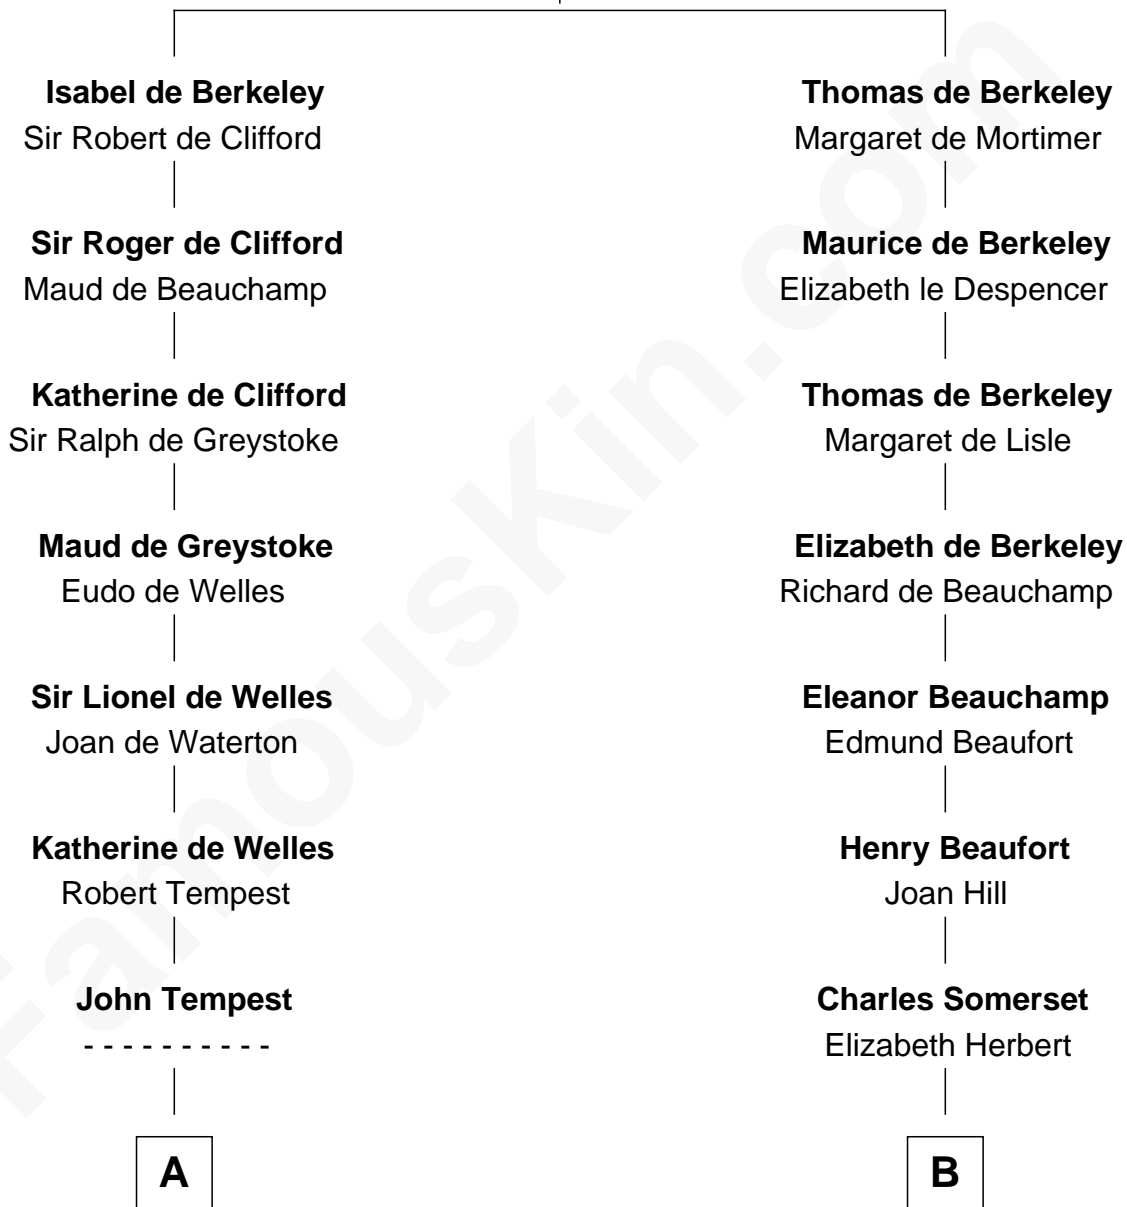

FamousKin.com

Relationship Chart of

William Floyd

Signer of the Declaration of Independence

16th cousin 1 time removed of

Lt. Gen. James Brudenell

Leader of the "Charge of the Light Brigade"

Sir Maurice de Berkeley

Eve la Zouche

A

Anne Tempest
Sir Edward Boleyn

Elizabeth Boleyn
Thomas Payne

Mary Payne
William Reymes

William Reymes
Anne Evans

John Reymes
Frances - - - - -

Abigail Reymes
Rev. Nathaniel Brewster

Probable

Sarah Brewster
Jonathan Smith

Jonathan Smith
Elizabeth Platt

Tabitha Smith
Nicholl Floyd

William Floyd
Signer of Declaration of Independence

B

Henry Somerset
Elizabeth Browne

Lucy Somerset
John Neville