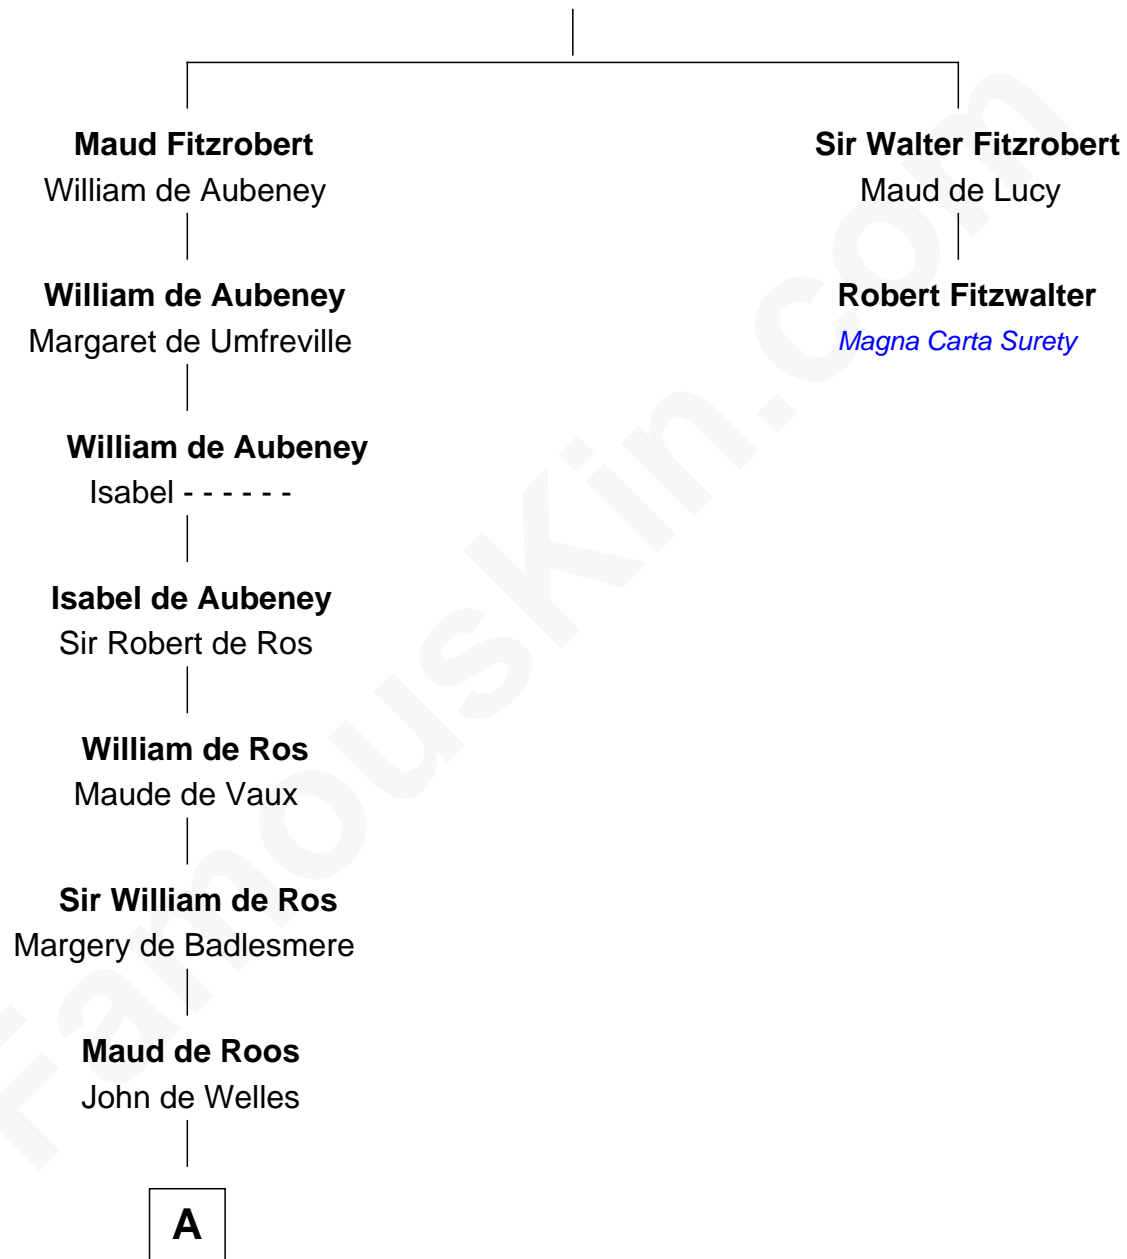

FamousKin.com

Relationship Chart of

William Floyd

Signer of the Declaration of Independence

1st cousin 19 times removed of

Robert Fitzwalter
Magna Carta Surety

Robert Fitzrichard
Maud de St. Liz

A

Anne de Welles

James Butler

James Butler

Joan Beauchamp

Sir Thomas Butler

Anne Hankeford

Margaret Butler

Sir William Boleyn