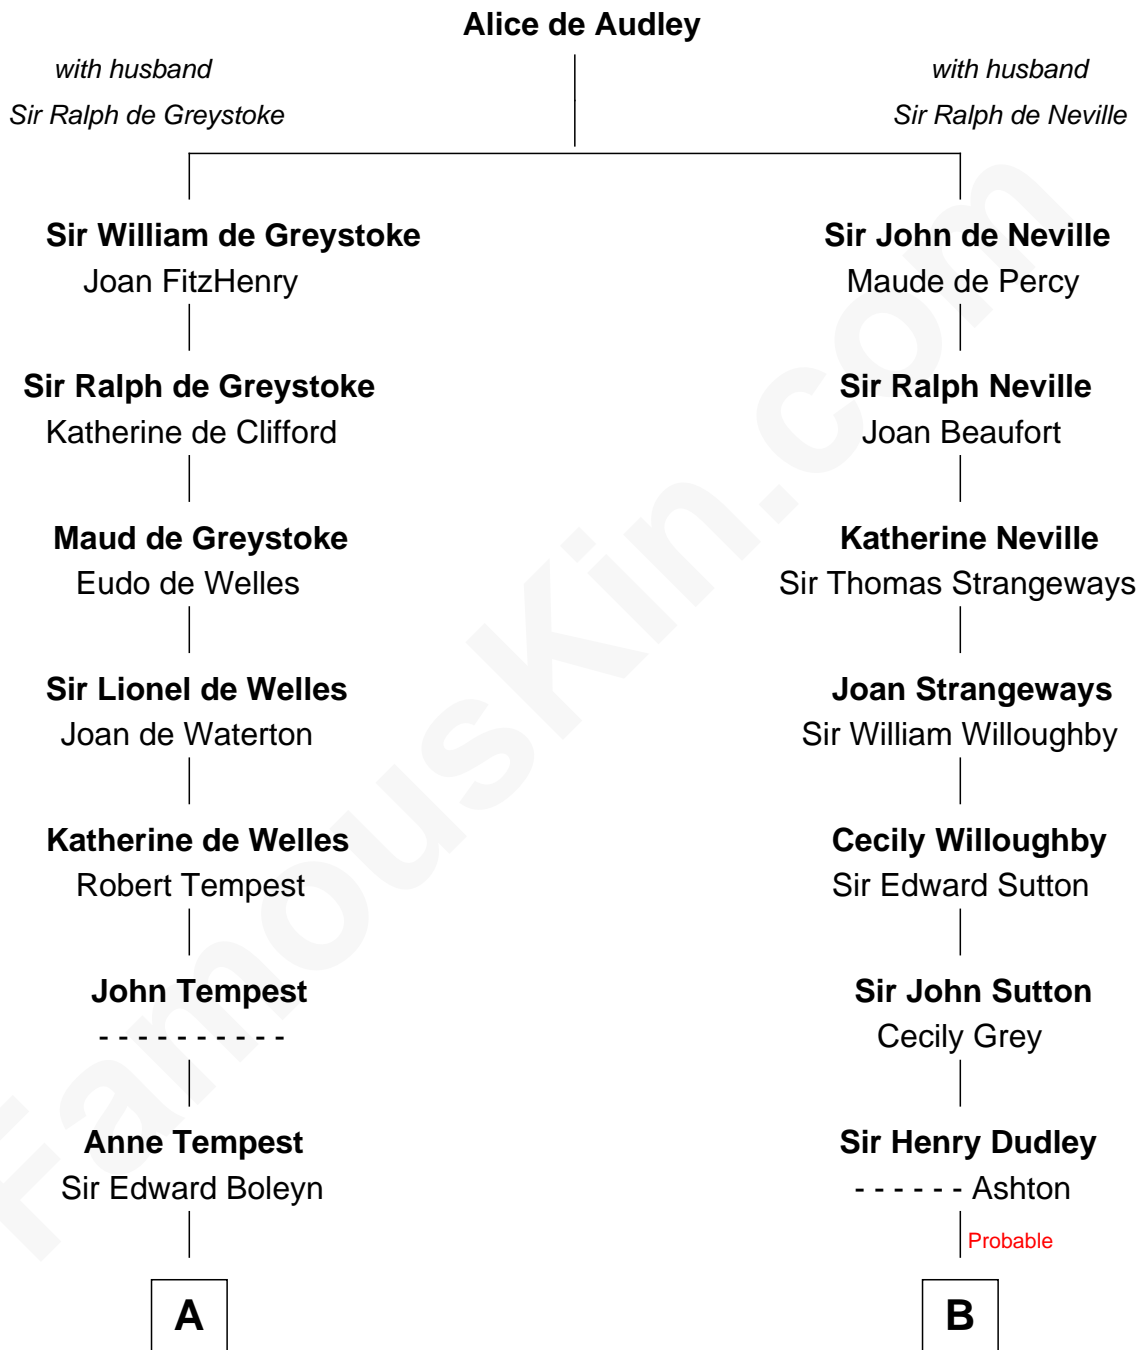

## Relationship Chart of

### William Floyd

Signer of the Declaration of Independence

15th cousin 4 times removed of

**Alan Ladd**

Movie Actor

**C**

**Oscar F. Ladd**

Julia Henrietta Meigs