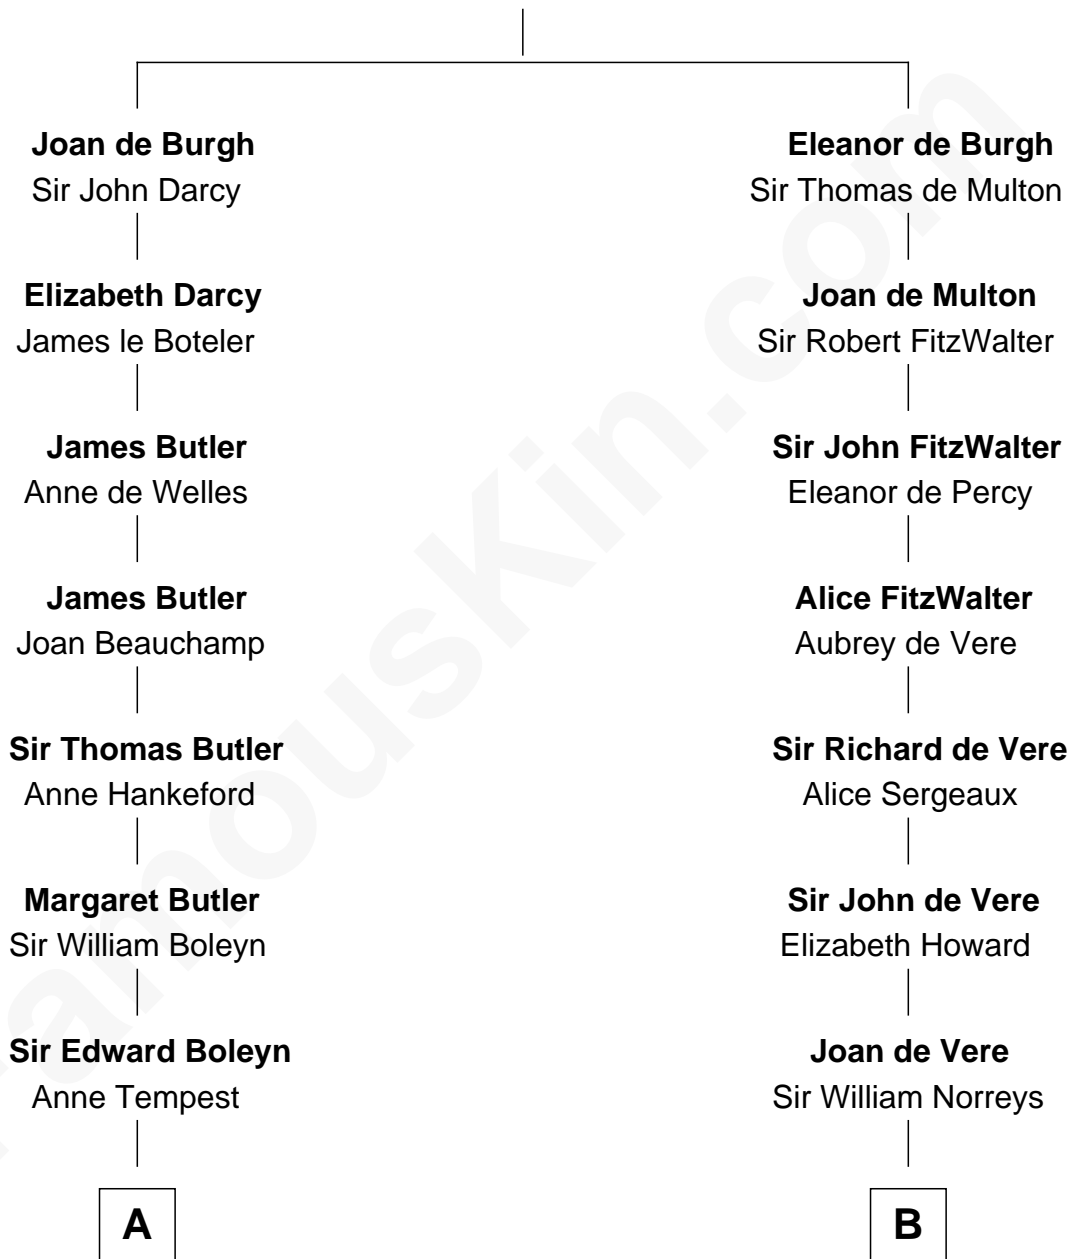

FamousKin.com

Relationship Chart of

William Floyd

Signer of the Declaration of Independence

15th cousin 5 times removed of

Alan Ladd
Movie Actor

Sir Richard de Burgh

Margaret - - - - -

C

Nancy Shotwell

Alvaro Ladd

Oscar F. Ladd

Julia Henrietta Meigs

Alan Harwood Ladd

Selina Raleigh

Alan Ladd