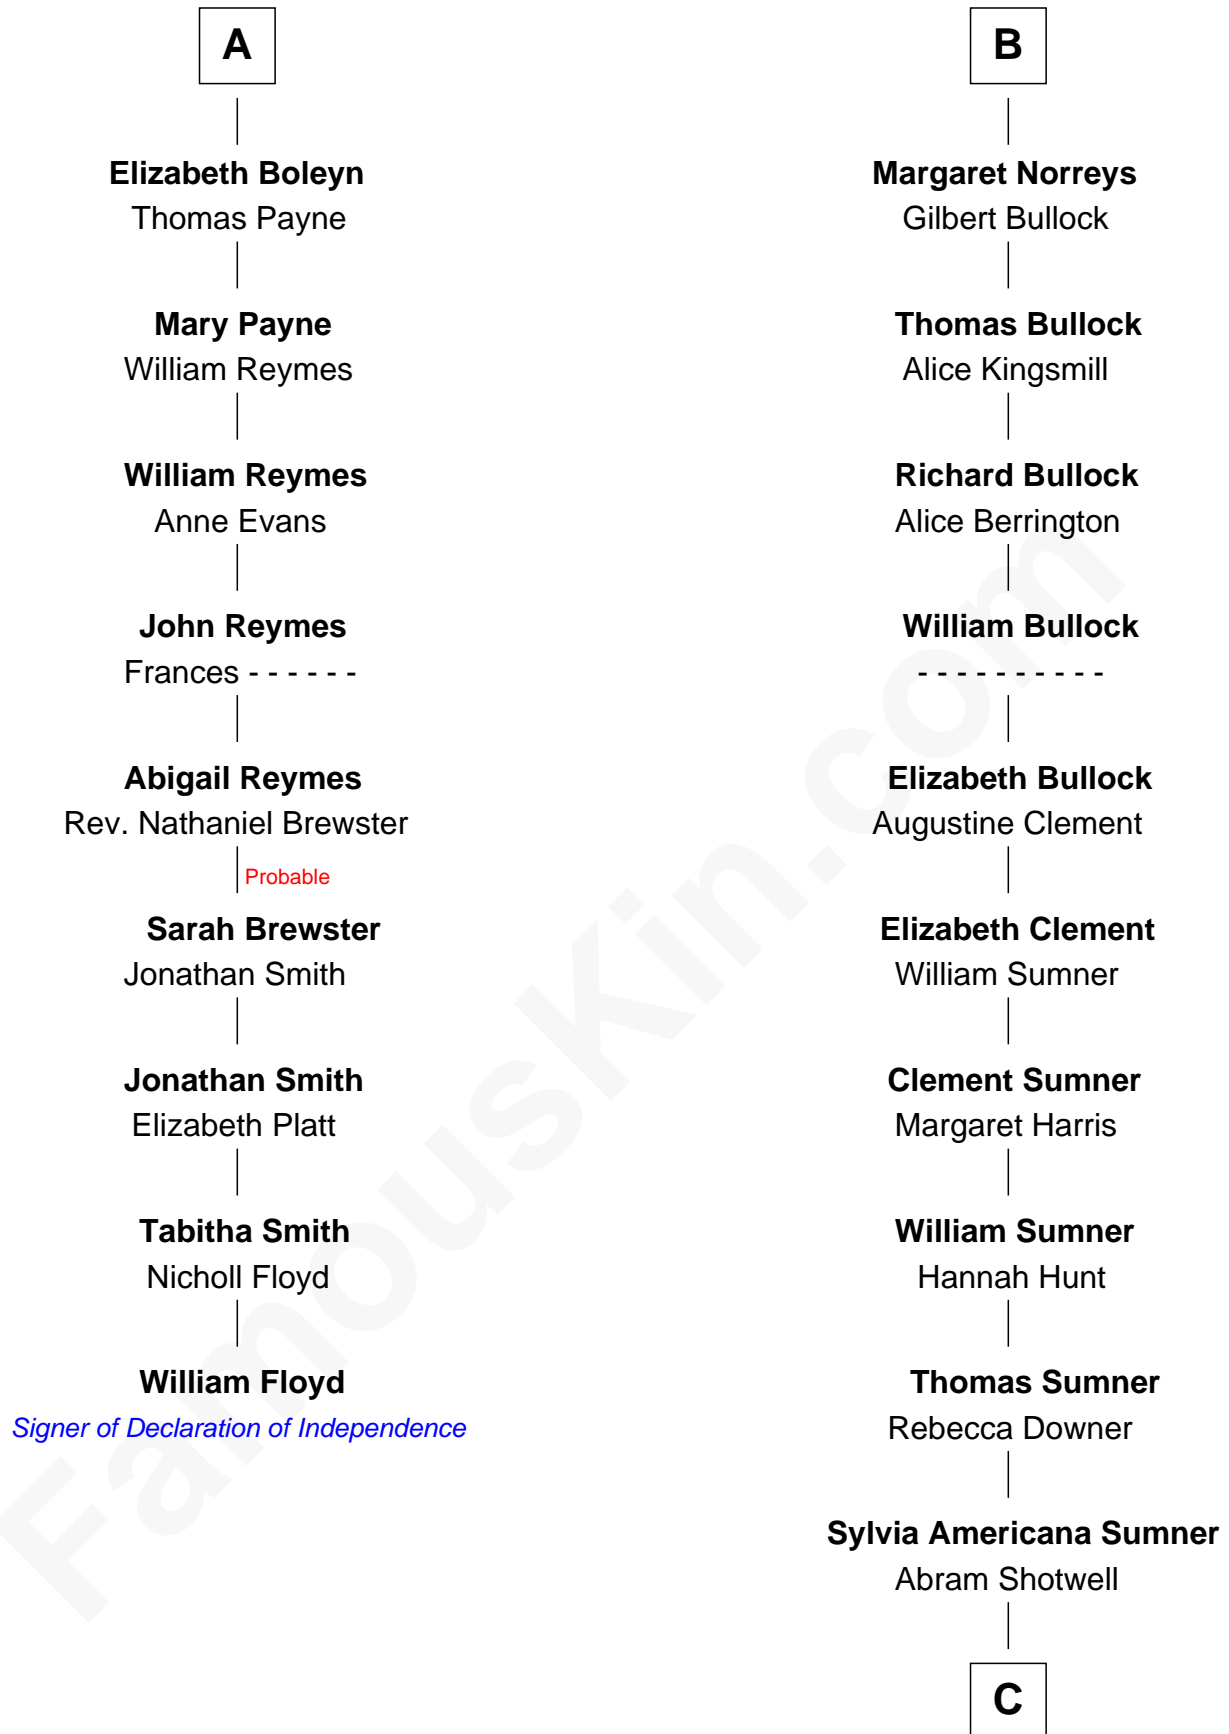

FamousKin.com

Relationship Chart of

William Floyd

Signer of the Declaration of Independence

15th cousin 5 times removed of

Alan Ladd
Movie Actor

Sir Richard de Burgh

Margaret - - - - -

C

Nancy Shotwell

Alvaro Ladd

Oscar F. Ladd

Julia Henrietta Meigs

Alan Harwood Ladd

Selina Raleigh

Alan Ladd