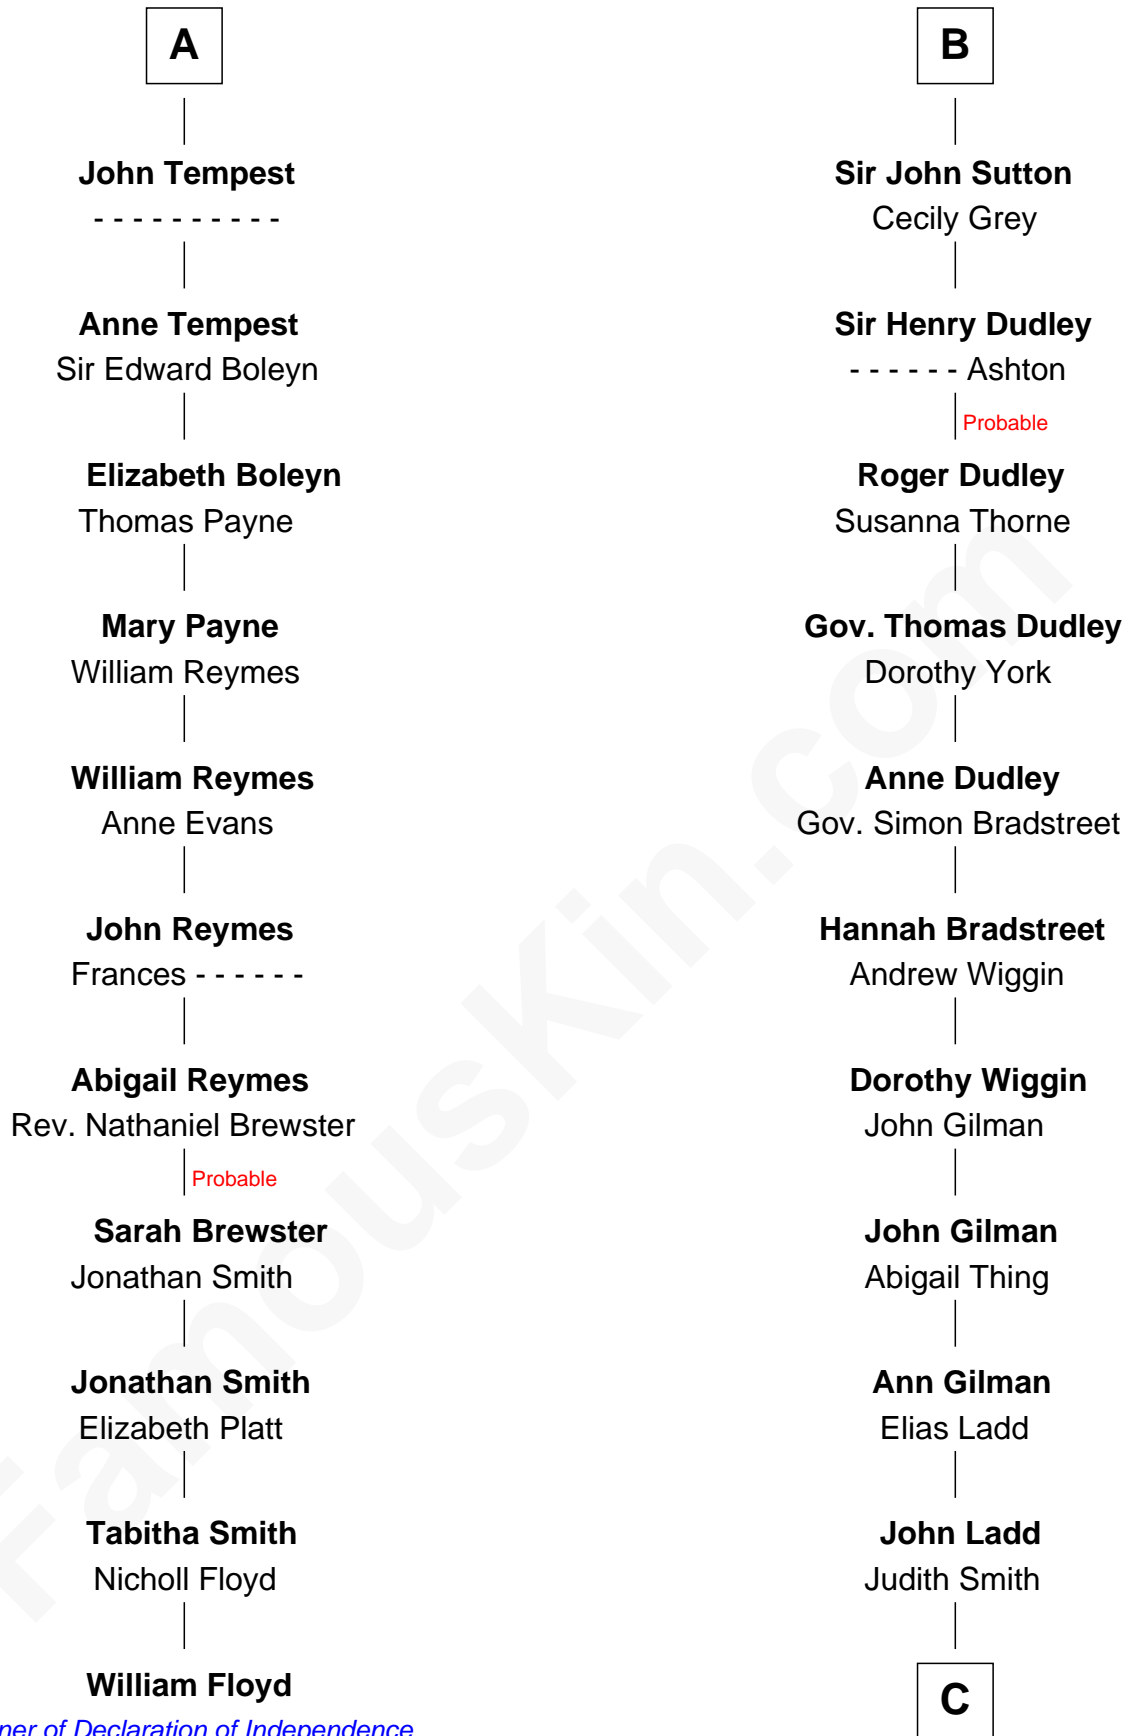

FamousKin.com

Relationship Chart of

William Floyd

Signer of the Declaration of Independence

17th cousin 4 times removed of

Alan Ladd

Movie Actor

C

—
Josiah Ladd

Nancy Ladd

—
Alvaro Ladd

Nancy Shotwell

—
Oscar F. Ladd

Julia Henrietta Meigs

—
Alan Harwood Ladd

Selina Raleigh