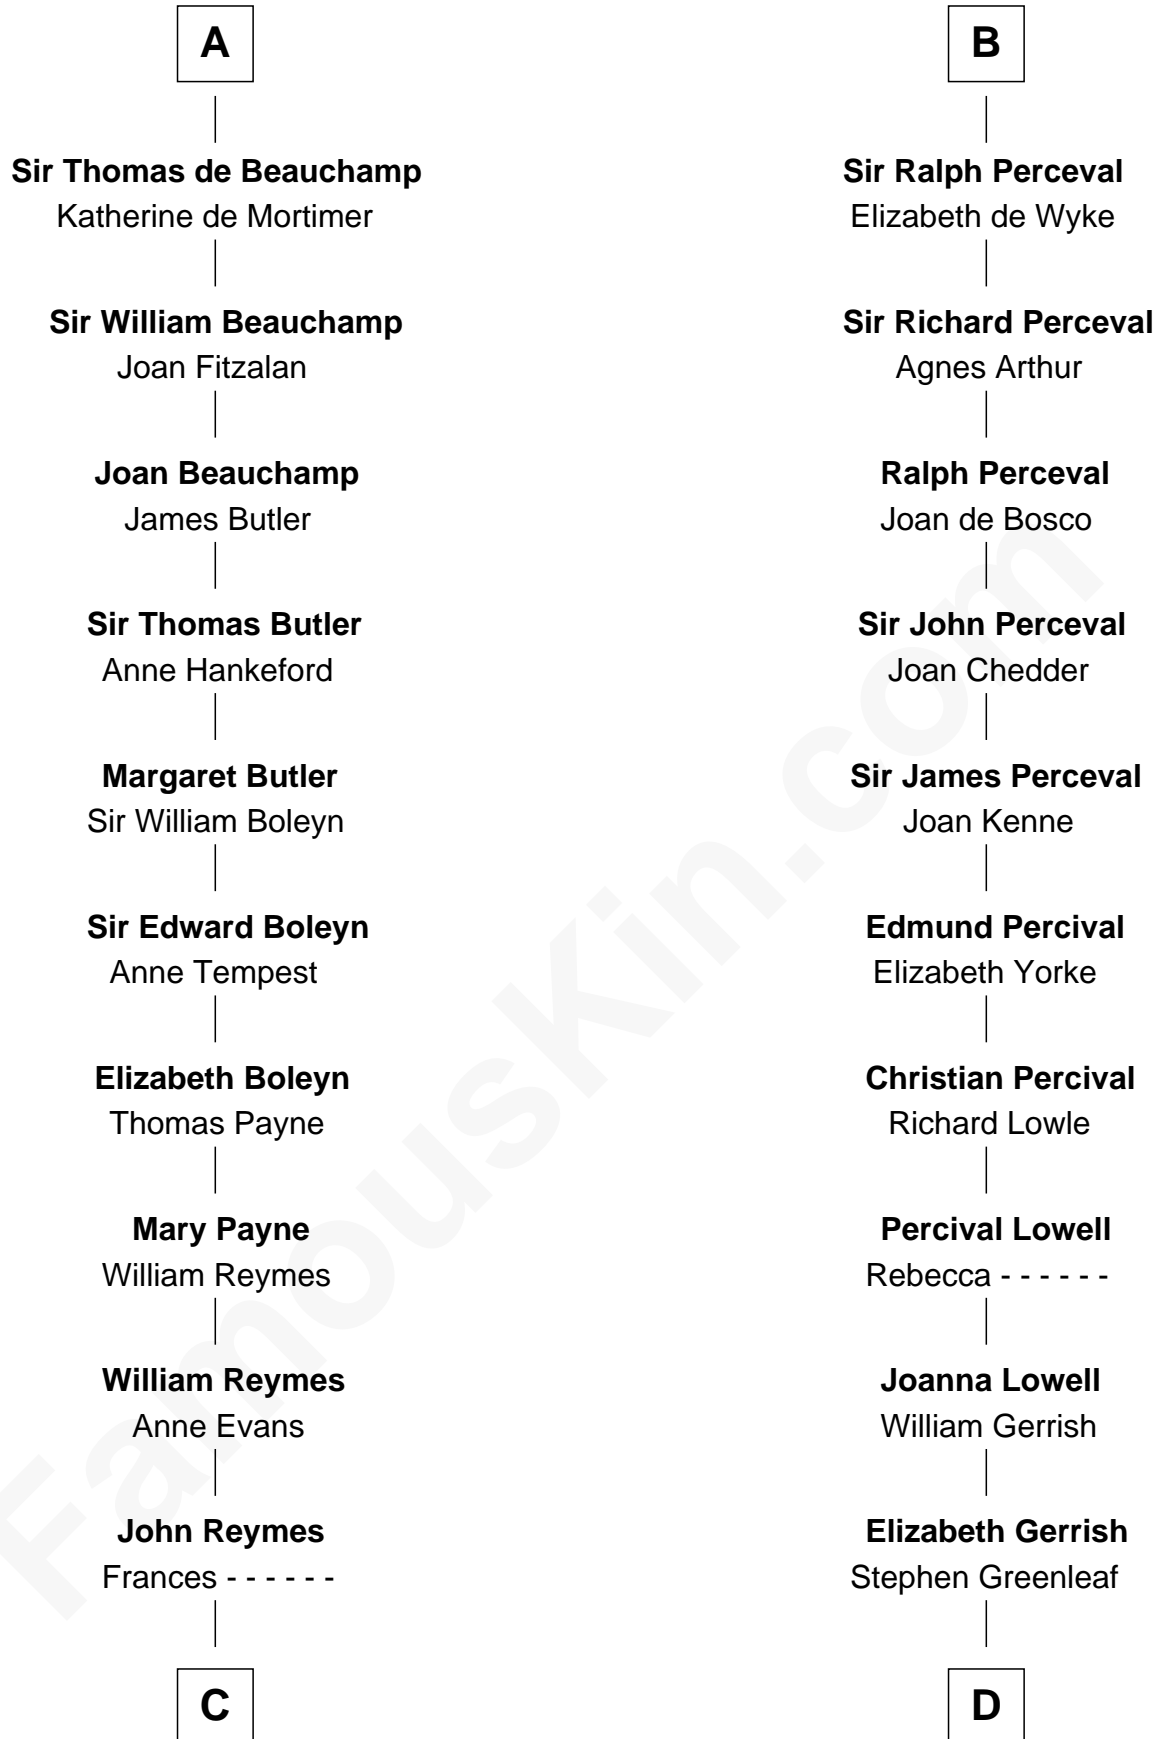

FamousKin.com

Relationship Chart of

William Floyd

Signer of the Declaration of Independence

21st cousin of

Herman Melville
Author of Moby Dick

Sir Robert de Beaumont
Isabel de Vermandois

Robert de Beaumont
Amicia de Gael

Margaret Beaumont
Sir Ralph de Tony

Ida de Tony
Sir Roger le Bigod

Hugh le Bigod
Maud Marshal

Isabel le Bigod
Sir John FitzGeoffrey

Maud FitzJohn
William de Beauchamp

Guy de Beauchamp
Alice de Toeni

A

Maud de Beaumont
William de Lovel

Sir Richard de Perceval
----- Mohun

Richard Perceval

John de Perceval

Roger Perceval
Joan de Breteche

Sir John Perceval
Milisent de Sancto Mauro

Sir Walter Perceval
Alice de Acton

B

C

Abigail Reymes
Rev. Nathaniel Brewster

Probable

Sarah Brewster
Jonathan Smith

Jonathan Smith
Elizabeth Platt

Tabitha Smith
Nicholl Floyd

William Floyd
Signer of Declaration of Independence

D

Rev. Daniel Greenleaf
Elizabeth Gookin