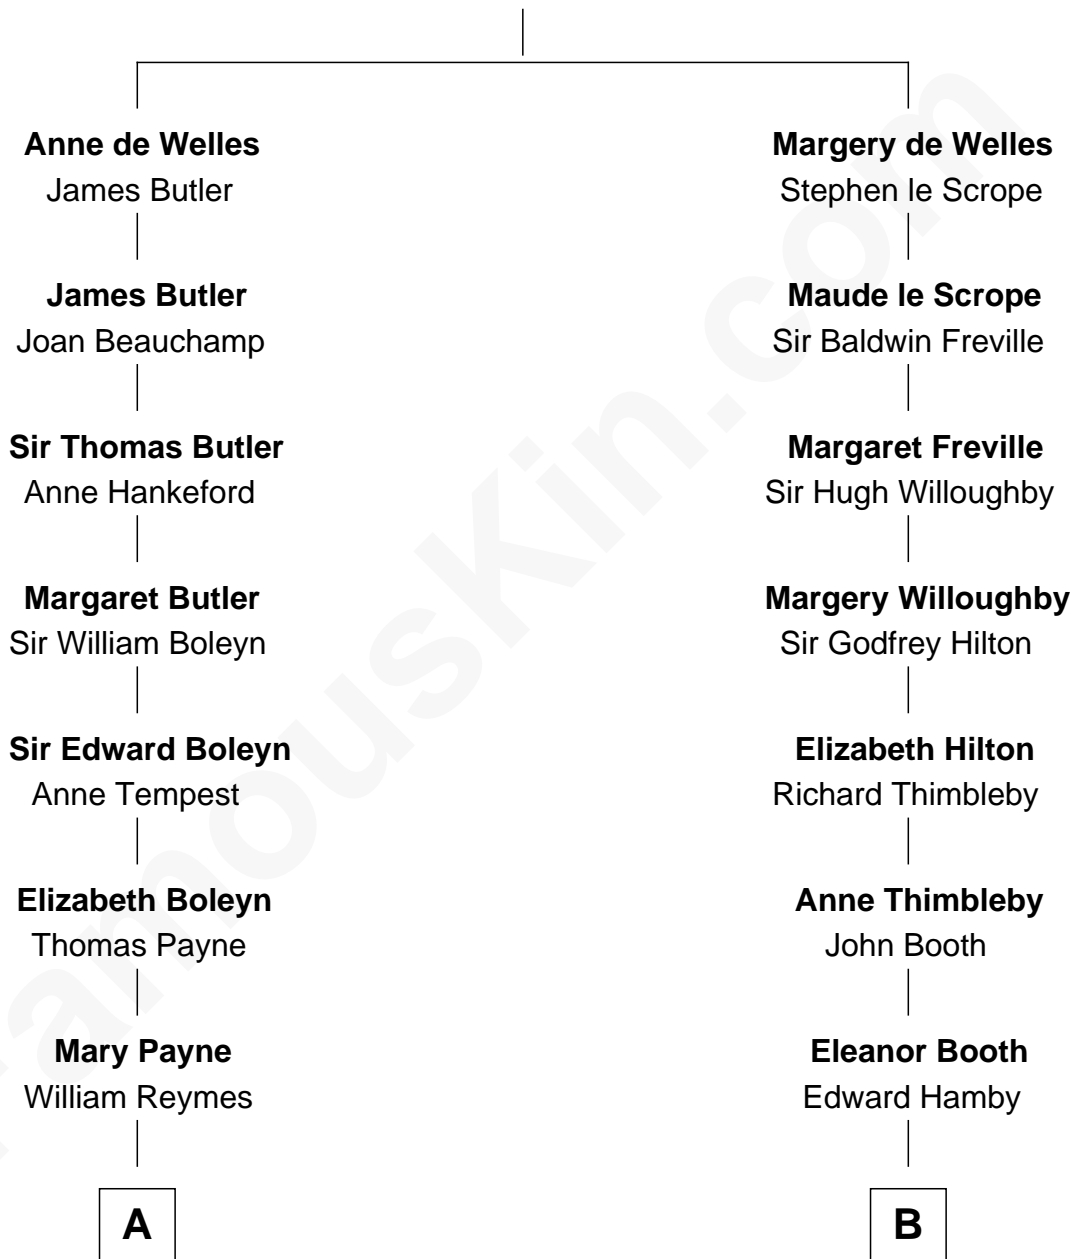

FamousKin.com

Relationship Chart of

William Floyd

Signer of the Declaration of Independence

13th cousin 8 times removed of

Andrew Shue

TV Actor

John de Welles

Maud de Roos

C

Emily Almira Dyer
Alexander Hunter Gunn

Alexander Hunter Gunn
Harriet Grace Brewster Willcox

Mary Brewster Gunn
Adoniram Judson Wells

Anne Brewster Wells
James William Shue

Andrew Shue
TV Actor