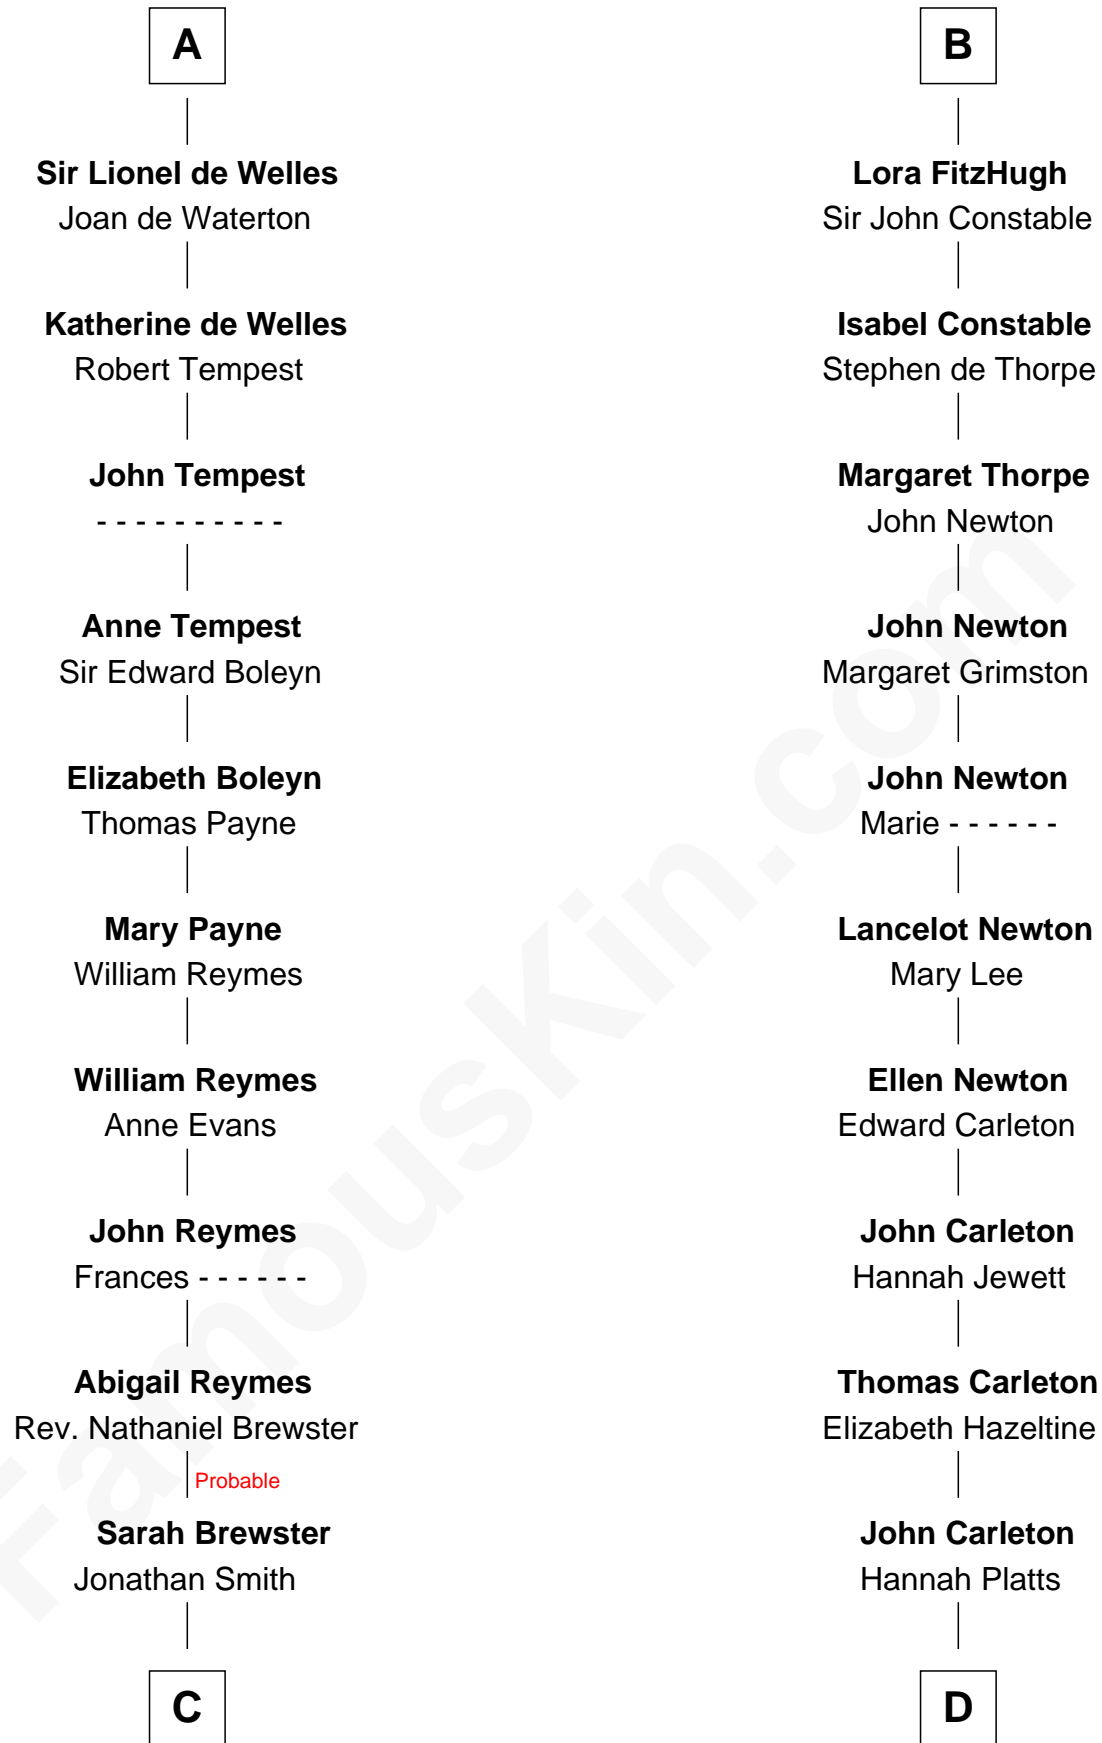

FamousKin.com

Relationship Chart of

William Floyd

Signer of the Declaration of Independence

19th cousin 1 time removed of

Charles A. Pillsbury

Co-Founder of C.A. Pillsbury Co.

Sir Richard FitzRoy

Rose de Dover

C

Jonathan Smith
Elizabeth Platt

Tabitha Smith
Nicholl Floyd

William Floyd

Signer of Declaration of Independence

D

Moses Carleton
Margaret Sprake