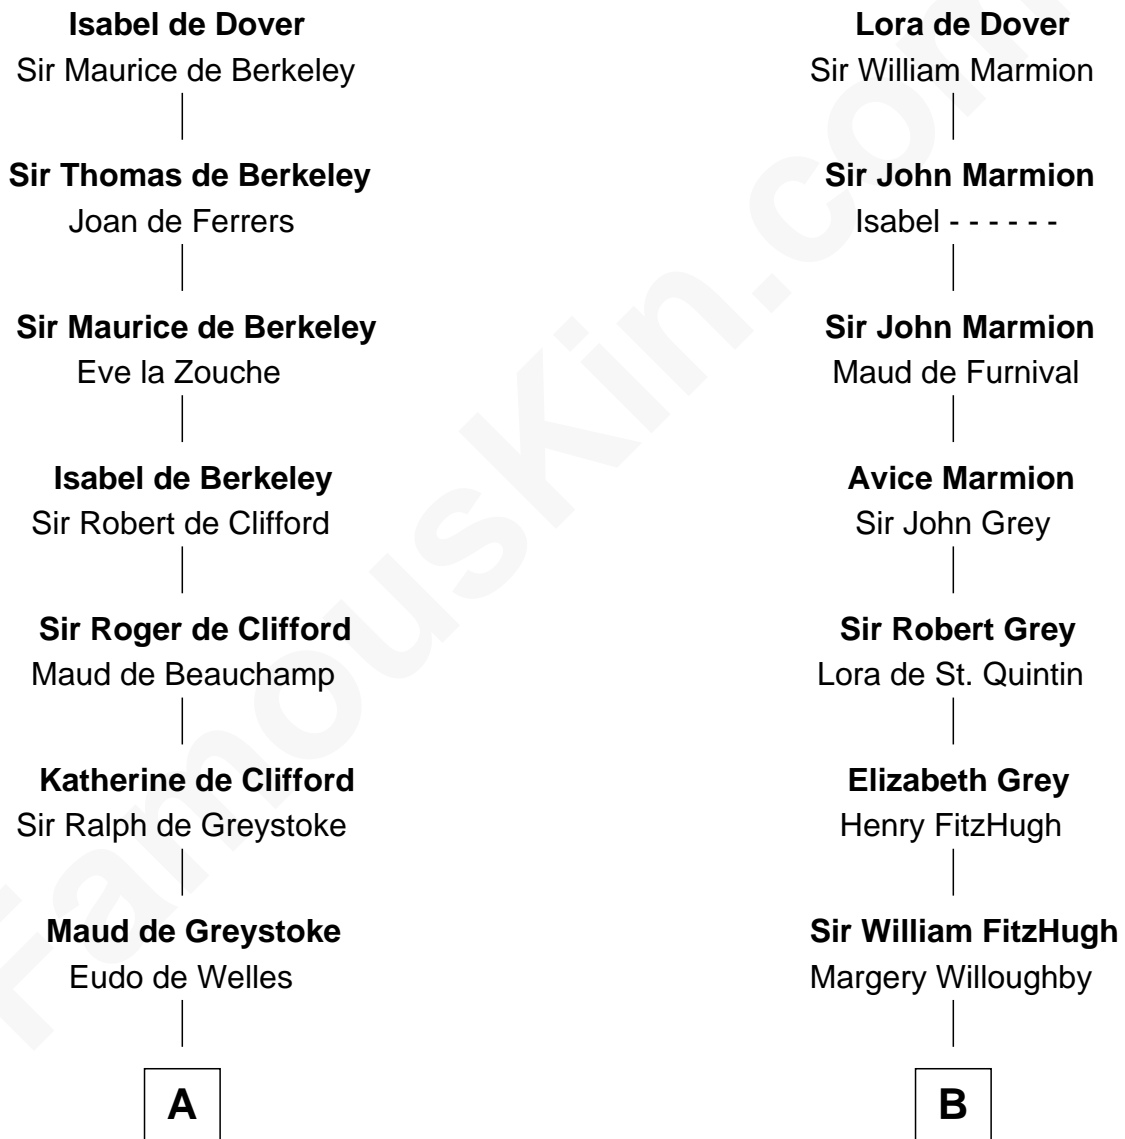

FamousKin.com

Relationship Chart of

William Floyd

Signer of the Declaration of Independence

19th cousin 1 time removed of

Charles A. Pillsbury

Co-Founder of C.A. Pillsbury Co.

Sir Richard FitzRoy

Rose de Dover

C

Jonathan Smith
Elizabeth Platt

Tabitha Smith
Nicholl Floyd

William Floyd

Signer of Declaration of Independence

D

Moses Carleton
Margaret Sprake