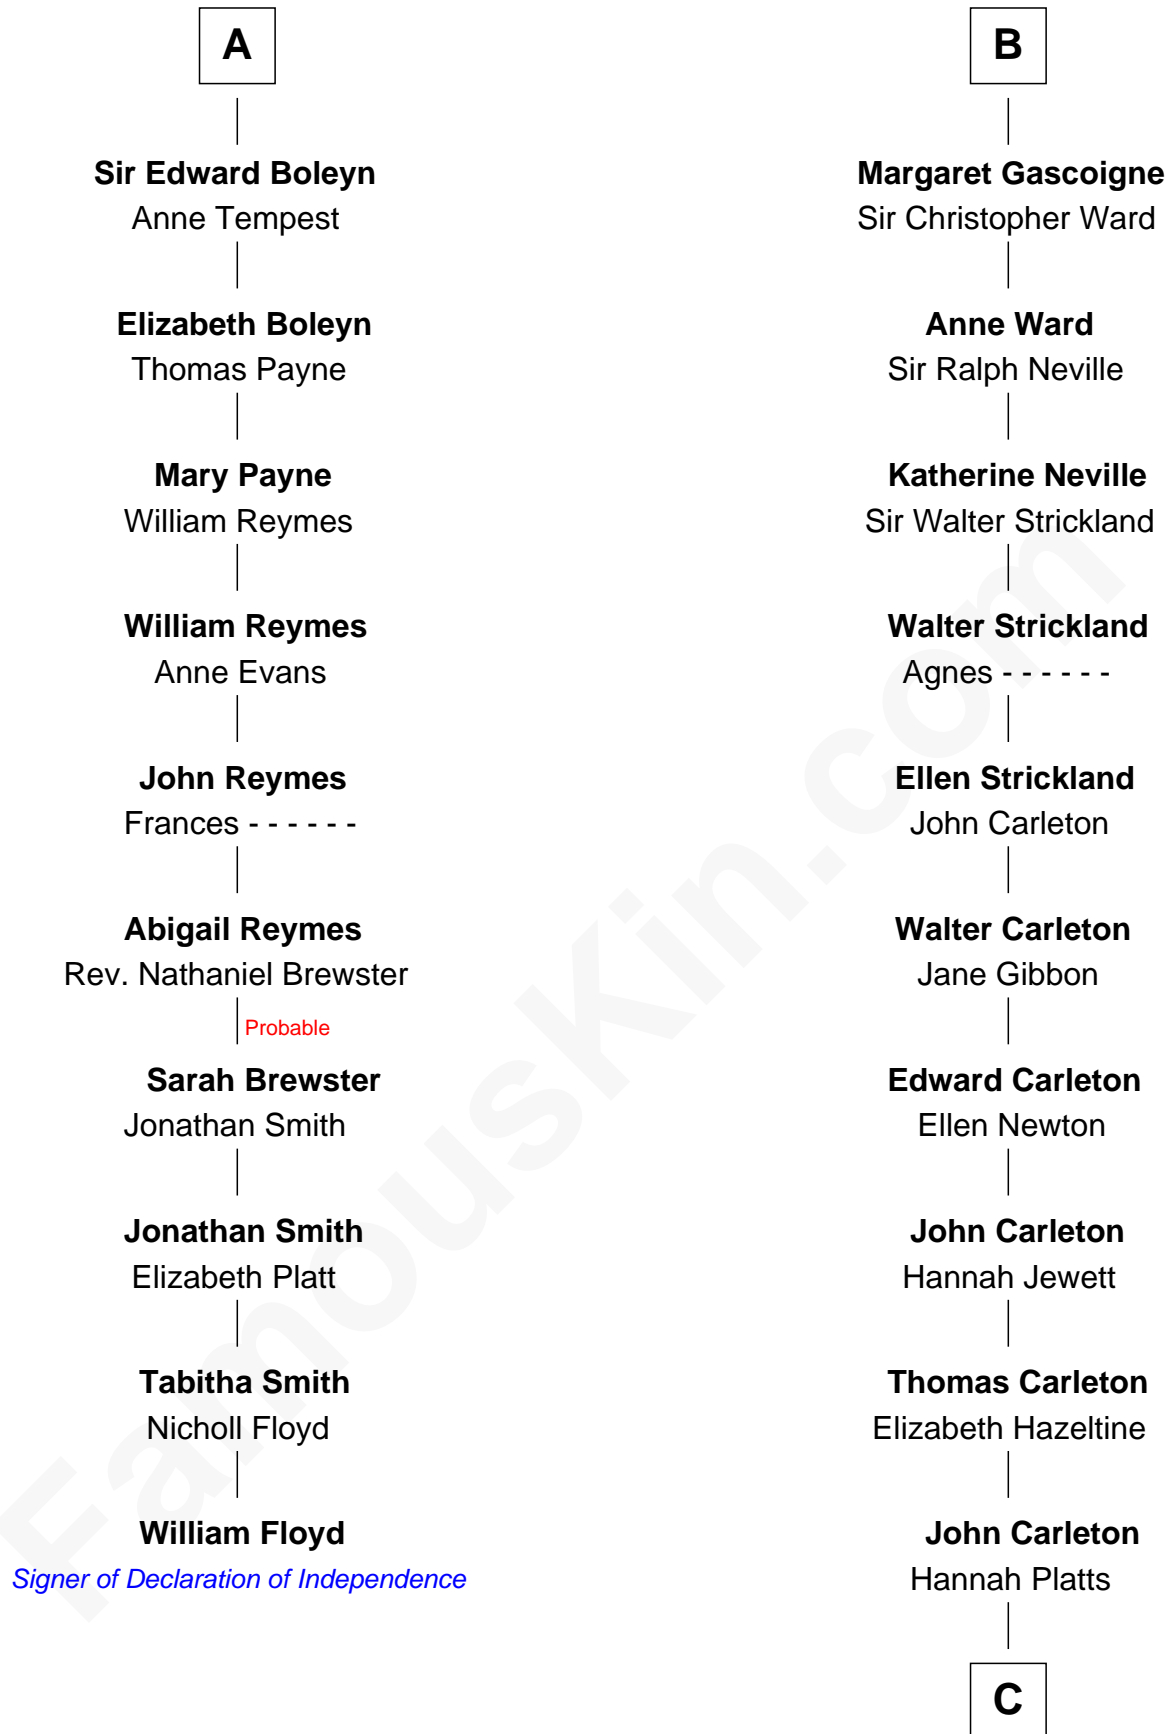

FamousKin.com

Relationship Chart of

William Floyd

Signer of the Declaration of Independence

16th cousin 4 times removed of

Charles A. Pillsbury

Co-Founder of C.A. Pillsbury Co.

C

—
Moses Carleton
Margaret Sprake

—
Henry Carleton
Polly Greeley

—
Margaret Sprague Carleton
George Alfred Pillsbury

—
Charles A. Pillsbury
Co-Founder of C.A. Pillsbury Co.

FamousKin.com