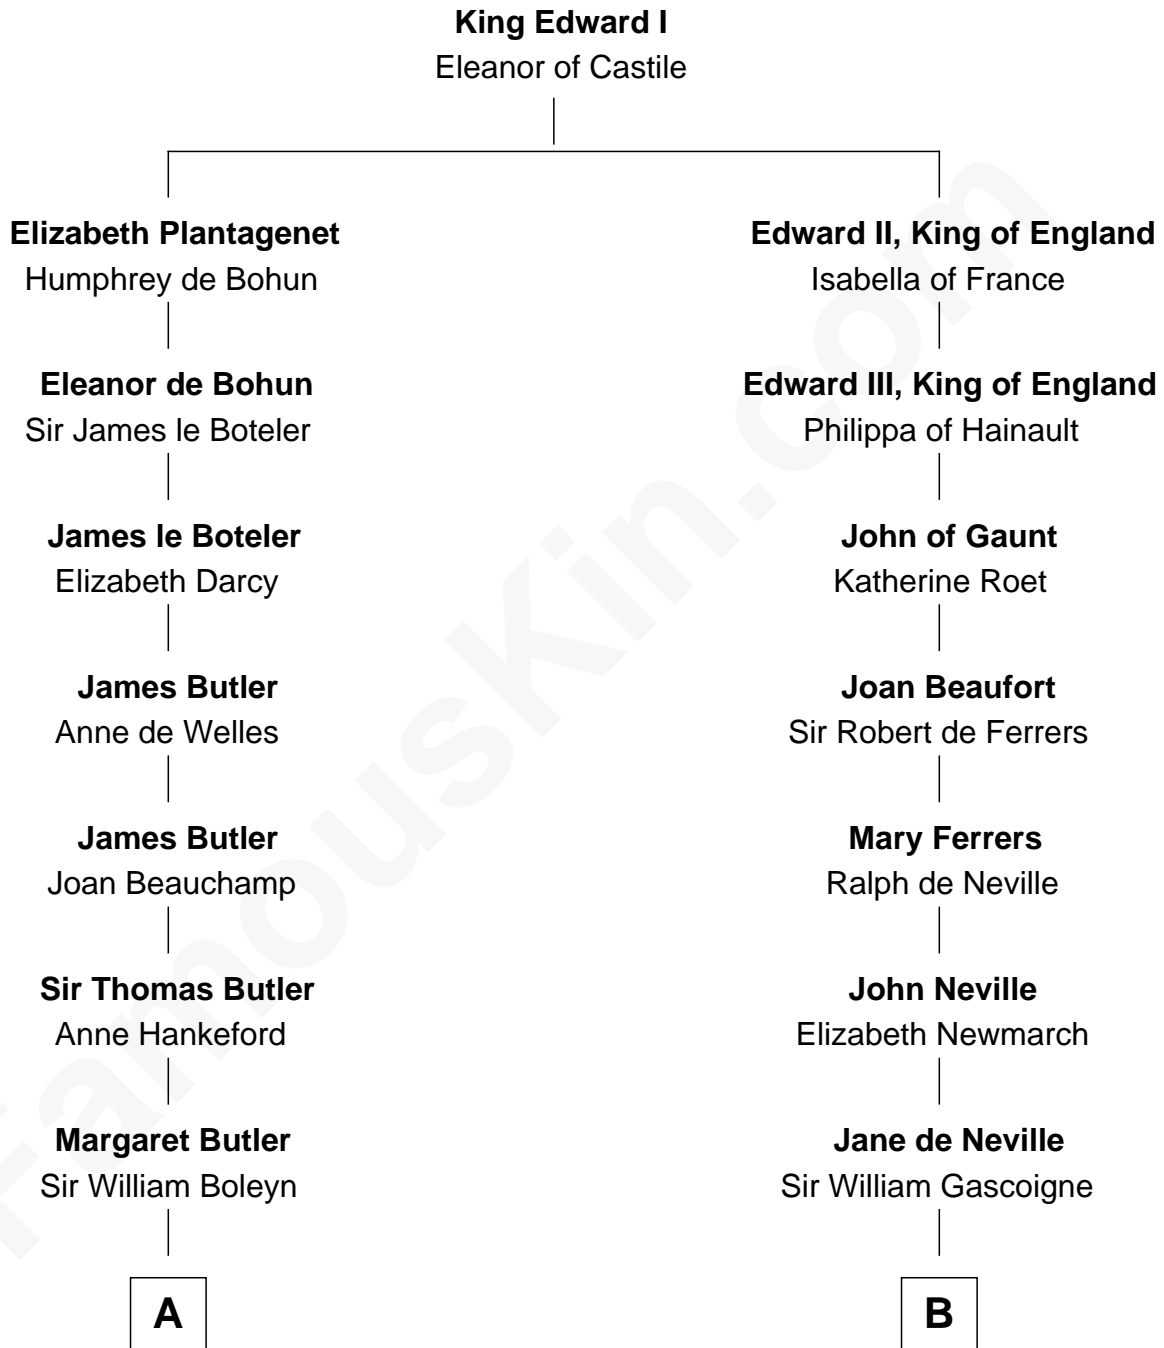

FamousKin.com

Relationship Chart of

William Floyd

Signer of the Declaration of Independence

16th cousin 4 times removed of

Charles A. Pillsbury

Co-Founder of C.A. Pillsbury Co.

C

—
Moses Carleton
Margaret Sprake

—
Henry Carleton
Polly Greeley

—
Margaret Sprague Carleton
George Alfred Pillsbury

—
Charles A. Pillsbury
Co-Founder of C.A. Pillsbury Co.

FamousKin.com