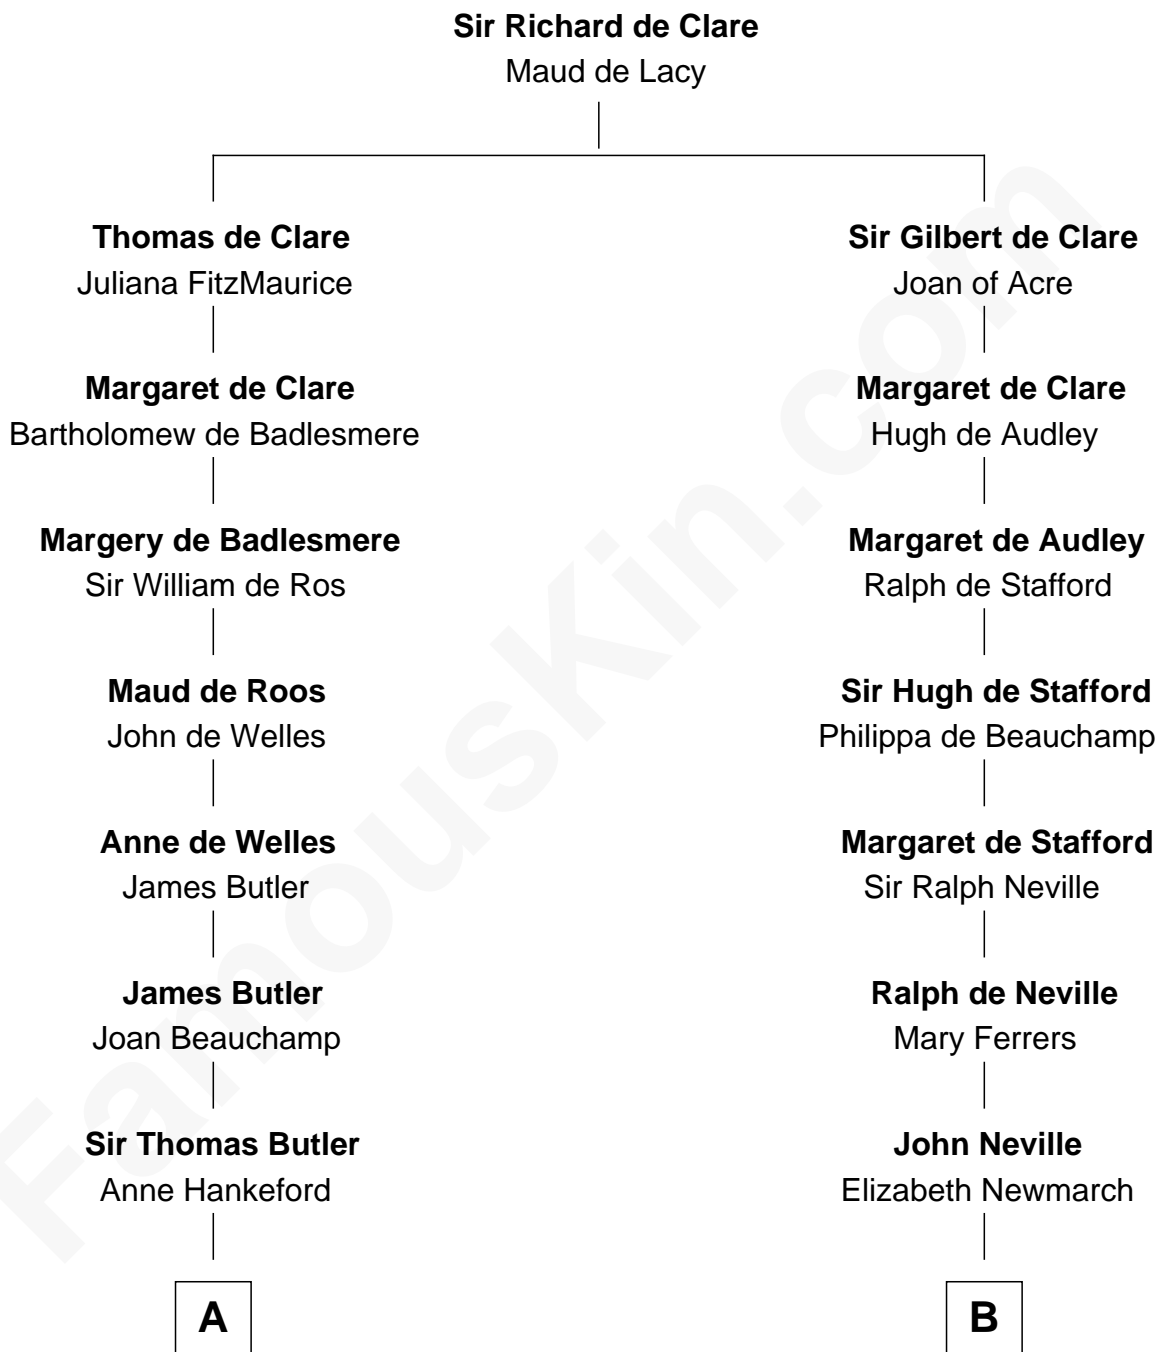

FamousKin.com

Relationship Chart of

William Floyd

Signer of the Declaration of Independence

17th cousin 4 times removed of

Charles A. Pillsbury

Co-Founder of C.A. Pillsbury Co.

C

John Carleton

Hannah Platts

Moses Carleton

Margaret Sprake

Henry Carleton

Polly Greeley

Margaret Sprague Carleton

George Alfred Pillsbury