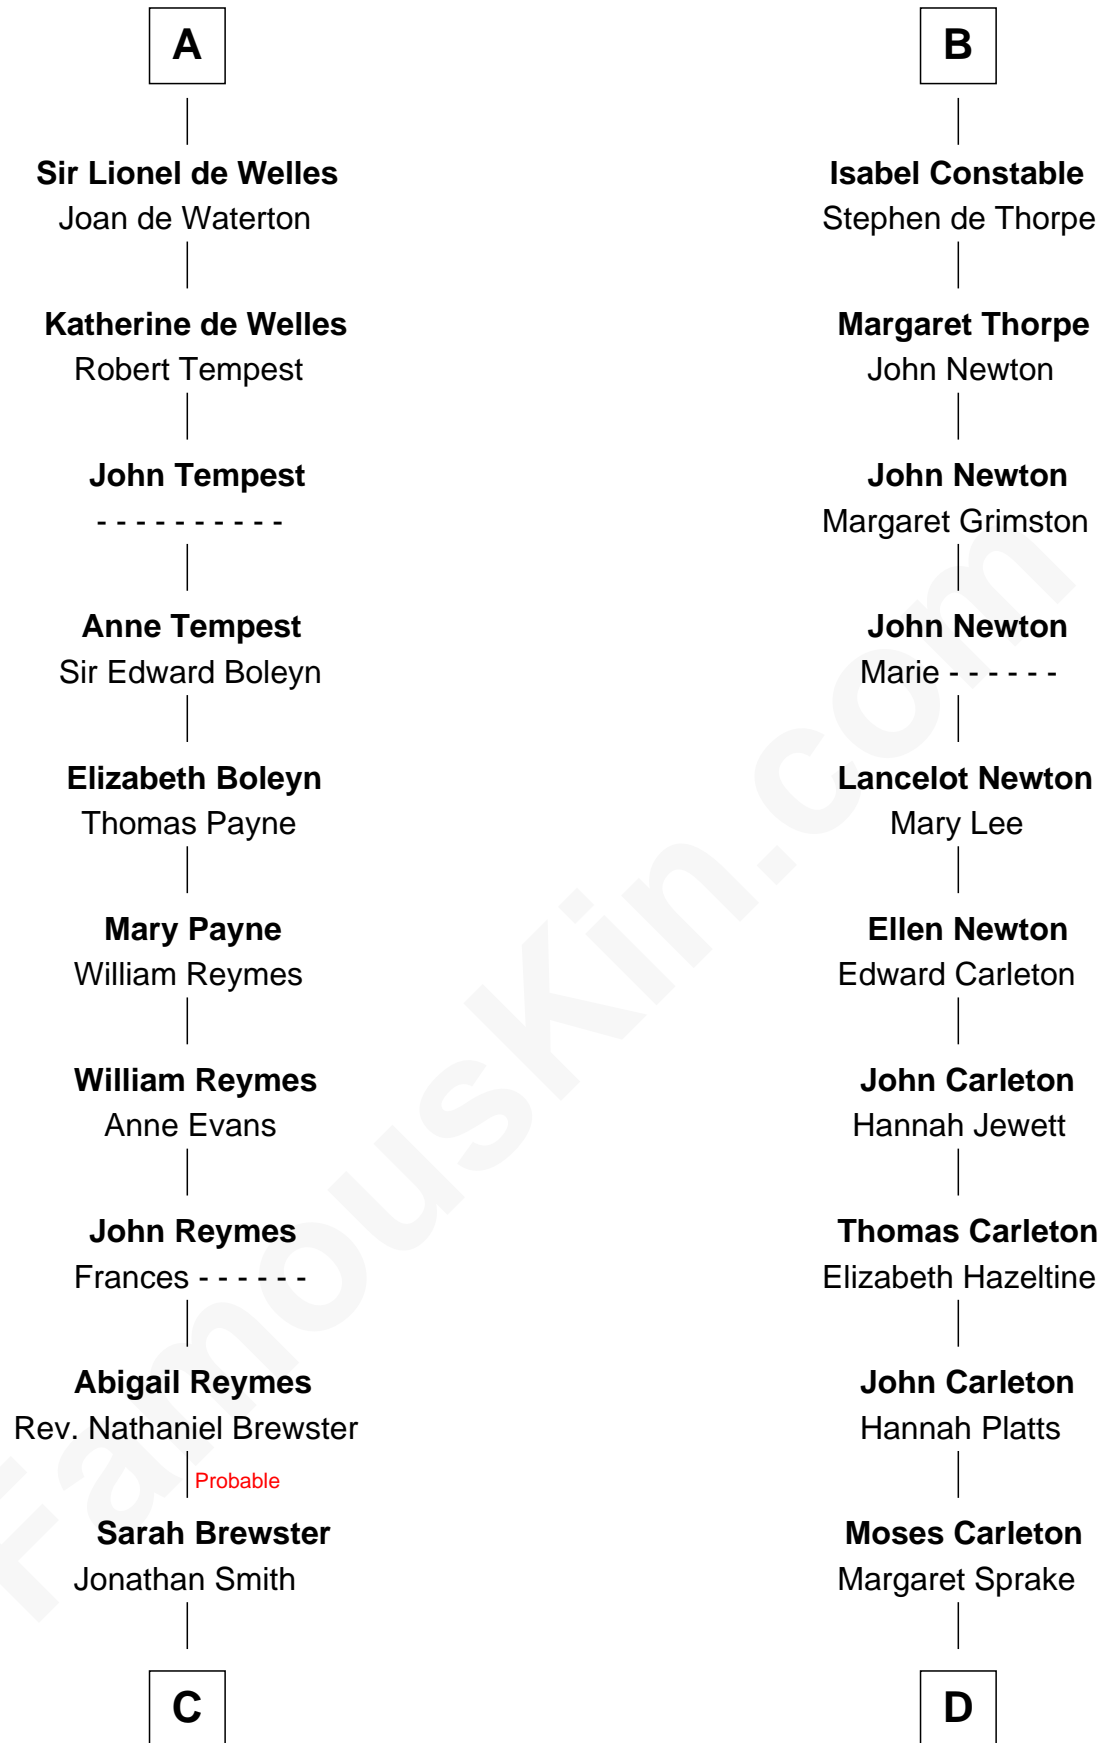

FamousKin.com

Relationship Chart of

William Floyd

Signer of the Declaration of Independence

19th cousin of

Charles A. Pillsbury

Co-Founder of C.A. Pillsbury Co.

C

Jonathan Smith
Elizabeth Platt

Tabitha Smith
Nicholl Floyd

William Floyd

Signer of Declaration of Independence

D

Henry Carleton
Polly Greeley

Margaret Sprague Carleton
George Alfred Pillsbury

Charles A. Pillsbury