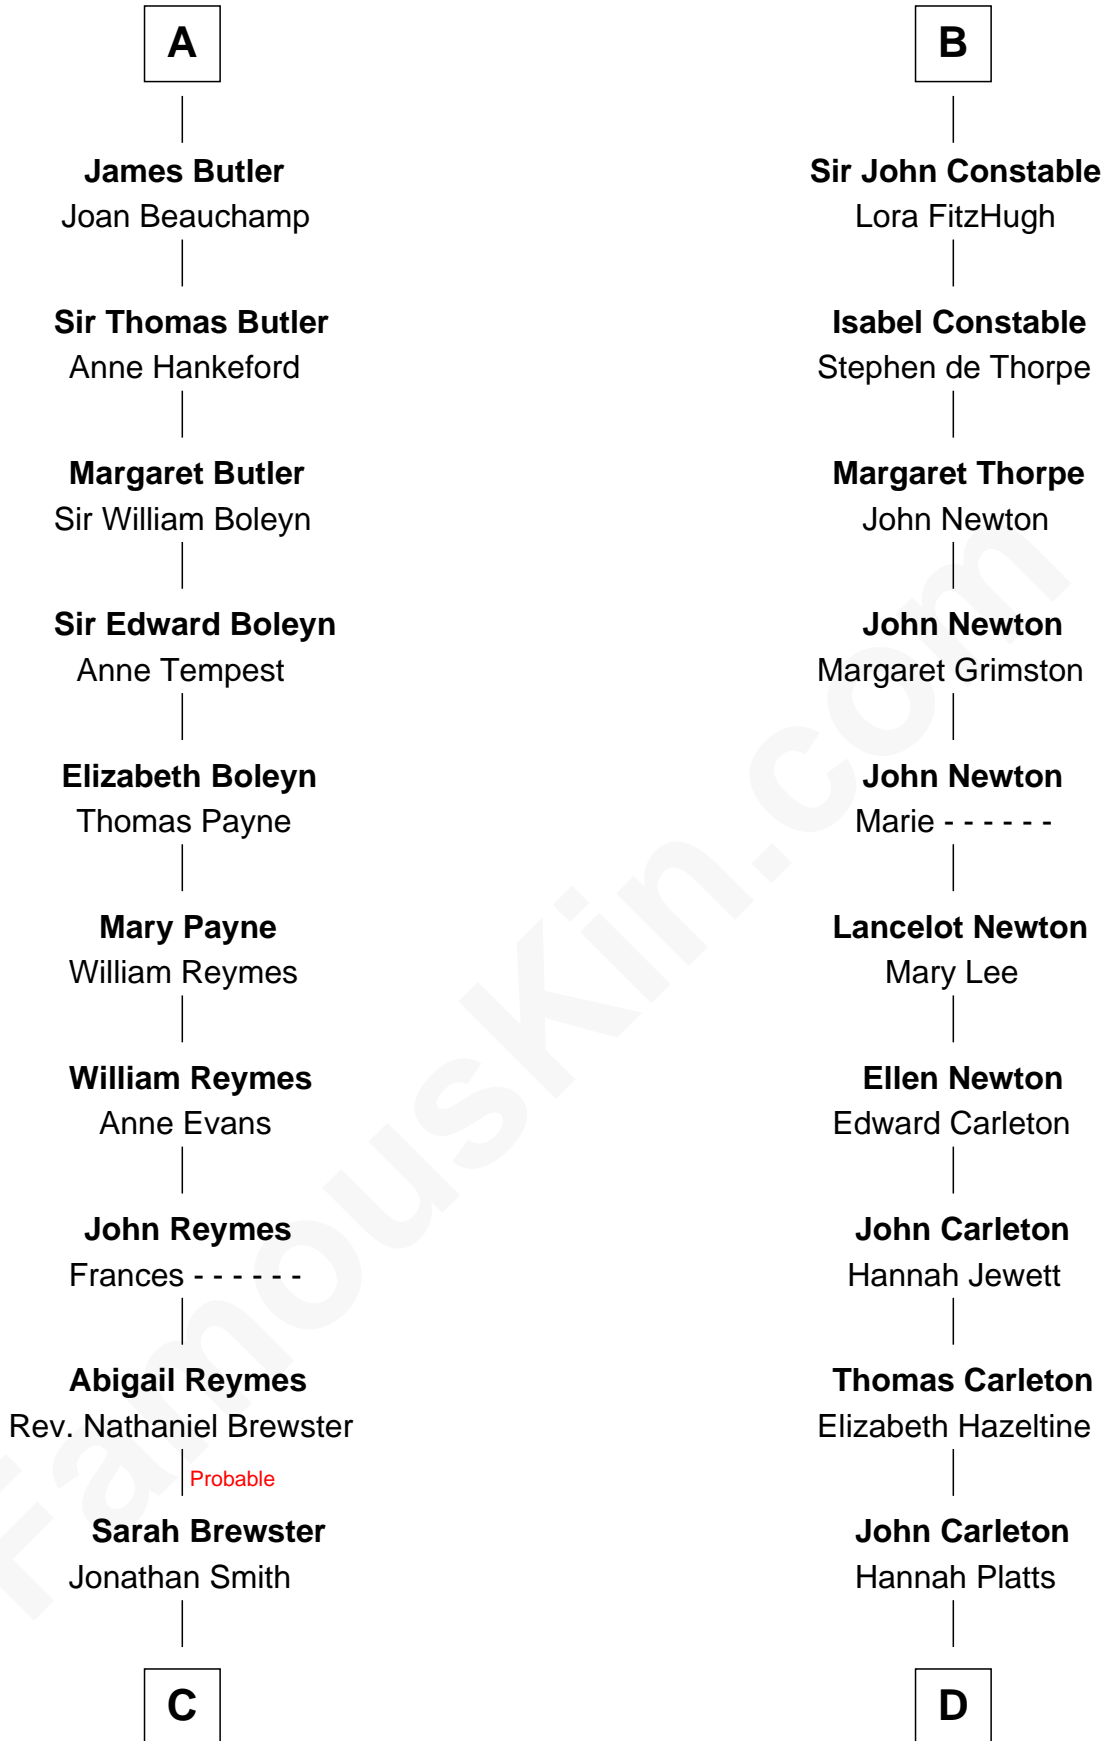

FamousKin.com

Relationship Chart of

William Floyd

Signer of the Declaration of Independence

19th cousin 1 time removed of

Charles A. Pillsbury

Co-Founder of C.A. Pillsbury Co.

Sir Odinel de Umfreville

Alice de Lucy

C

Jonathan Smith
Elizabeth Platt

Tabitha Smith
Nicholl Floyd

William Floyd

Signer of Declaration of Independence

D

Moses Carleton
Margaret Sprake